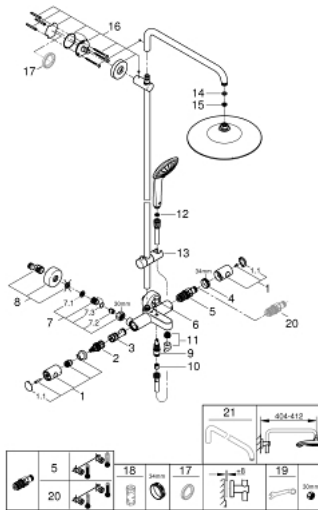

26 114 001 EUPHORIA SYSTEM SHOWER SYSTEM WITH BATH THERMOSTAT FOR WALL MOUNTING

UNITS PER PACKAGE

1. 1: Costa metal handle 1/2" (Order-nr. 47984000)
   - 1.1: Cap (Order-nr. 6458500M)
   - 2: Aquadimmer (Order-nr. 47364000)
   - 3: Water flow (Order-nr. 47887000)
   - 4: Fitting ring (Order-nr. 47743000)
   - 5: Thermostatic compact cartridge 1/2" (Order-nr. 47439000)
   - 6: Diverter knob (Order-nr. 65648000)
   - 7: Non-return valve (Order-nr. 47189000)
   - 7.1: Dirt Strainer (Order-nr. 0726400M)
   - 7.2: Non-return valve (Order-nr. 08565000)
   - 7.3: O-ring $\varnothing 17 \times \varnothing 2$ (Order-nr. 0305500M)
   - 8: S-union (Order-nr. 12662000)
   - 9: Diverter (Order-nr. 65655000)
   - 10: Non-return valve (Order-nr. 08565000)
   - 11: Mousseur (Order-nr. 13926000)
   - 12: Dirt strainer (Order-nr. 0700200M)
   - 13: Sliding piece (Order-nr. 12140000)
   - 14: Fibre seal dia. 12x2 mm (Order-nr. 0138900M)
   - 15: Dirt strainer (Order-nr. 48007000)
   - 16: Outlet shower holder (Order-nr. 48279000)
   - 17: Compensation disc (Order-nr. 27180000)*
   - 18: Socket spanner (Order-nr. 19332000)*
   - 19: Special spanner (Order-nr. 19377000)*
   - 20: GROHE TurboStat cartridge 1/2" (Order-nr. 47175000)*
   - 21: Shower arm for shower systems (Order-nr. 14047000)*
2. Optional accessories