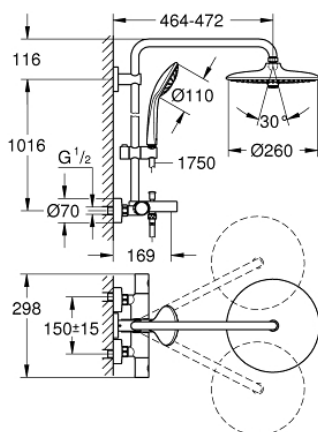

26 114 001 EUPHORIA SYSTEM SHOWER SYSTEM WITH BATH THERMOSTAT FOR WALL MOUNTING

PRODUCT DESCRIPTION

- with short shower rail for installation in showers
- consists of:
 - Horizontal swivable 450 mm shower arm
 - exposed thermostat with Aquadimmer function
 - allows change between:
 - head shower Euphoria 260 (26 455)
 - 3 adjustable sprays
 - Rain, SmartRain, Jet
 - with ball joint
 - angle of rotation $\pm 15^\circ$
 - bath spout
 - separate diverter for hand shower
 - hand shower Euphoria 110 Massage (27 221 000)
 - 3 adjustable sprays
 - Rain, SmartRain, Massage
 - adjustable in height with gliding element
 - shower hose Silverflex 1750 mm (28 388 000)
 - distance between thermostat and upper bracket: 1016 mm
- **GROHE TurboStat** compact cartridge with wax thermoelement
- GROHE SafeStop at 38°C
- **GROHE SafeStop Plus** optional temperature limiter at 43°C included
- **GROHE DreamSpray** perfect spray pattern
- **GROHE StarLight** chrome finish
- **GROHE SprayDimmer** (Stepless flow rate reduction)
- **SpeedClean** anti-lime system
- **Inner WaterGuide** for a longer life
- **Twistfree** (to prevent hose from twisting)
- suitable for instantaneous heaters (min. 19 kW/h)
- minimum flow rate 7 l/min.