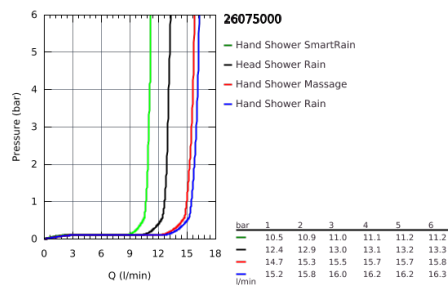

26 075 000 EUPHORIA SHOWER SYSTEM SHOWER SYSTEM WITH THERMOSTATIC MIXER FOR WALL MOUNTING

PRODUCT DESCRIPTION

- Consisting of:
 - horizontal swivable 450 mm projection shower arm
 - **exposed thermostatic shower** with Aquadimmer function
 - allows change between:
 - metal head shower Rainshower Cosmopolitan 310 (27 477 000)
 - Rain spray pattern
 - with ball joint
 - rotation angle $\pm 15^\circ$
 - hand shower Euphoria 110 Massage (27 221 000)
 - adjustable height via gliding element
 - Silverflex shower hose 1750 mm (28 388 000)
 - **GROHE TurboStat** compact cartridge with wax thermoelement
 - **GROHE SafeStop** safety button at 38°C (calibration required)
 - **GROHE SafeStop Plus** optional temperature limiter at 43°C included
 - **GROHE DreamSpray** perfect spray pattern
 - **GROHE StarLight** chrome finish
 - **Inner WaterGuide** for a longer life
 - **SpeedClean** anti-limescale system
 - **Twistfree** preventing the hose from twisting
 - **GROHE MetalGrip** ergonomically shaped metal handles
 - suitable for instantaneous heaters from 18 kW/h
 - minimum flow rate 7 l/min.
 - optional upgrade: **GROHE EasyReach** tray (26 362)