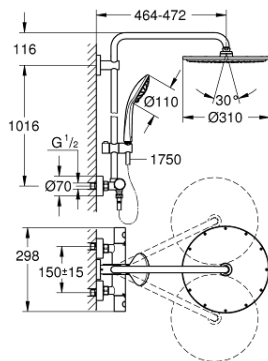

26 075 000 EUPHORIA SHOWER SYSTEM SHOWER SYSTEM WITH THERMOSTATIC MIXER FOR WALL MOUNTING

PRODUCT DESCRIPTION

- Consisting of:
 - horizontal swivable 450 mm projection shower arm
 - **exposed thermostatic shower** with Aquadimmer function
 - allows change between:
 - metal head shower Rainshower Cosmopolitan 310 (27 477 000)
 - Rain spray pattern
 - with ball joint
 - rotation angle $\pm 15^\circ$
 - hand shower Euphoria 110 Massage (27 221 000)
 - adjustable height via gliding element
 - Silverflex shower hose 1750 mm (28 388 000)
 - **GROHE TurboStat** compact cartridge with wax thermoelement
 - **GROHE SafeStop** safety button at 38°C (calibration required)
 - **GROHE SafeStop Plus** optional temperature limiter at 43°C included
 - **GROHE DreamSpray** perfect spray pattern
 - **GROHE StarLight** chrome finish
 - **Inner WaterGuide** for a longer life
 - **SpeedClean** anti-limescale system
 - **Twistfree** preventing the hose from twisting
 - **GROHE MetalGrip** ergonomically shaped metal handles
 - suitable for instantaneous heaters from 18 kW/h
 - minimum flow rate 7 l/min.
 - optional upgrade: **GROHE EasyReach** tray (26 362)