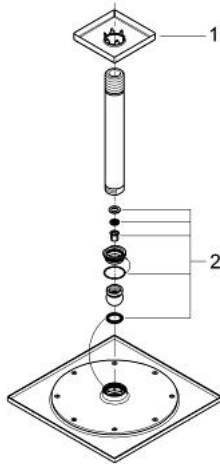

## 26 061 000 RAINSHOWER F-SERIES HEAD SHOWER SET CEILING 142 MM, 1 SPRAY

### PRODUCT DESCRIPTION

- consists of:
- head shower Rainshower F-Series 10" (27 271 000)
- 1 spray:
- Rain
- Rainshower shower arm ceiling 142 mm (27 485)
- **GROHE DreamSpray** perfect spray pattern
- **GROHE StarLight** chrome finish
- **SpeedClean** anti-lime system
- suitable for instantaneous heater

26 061 000 **RAINSHOWER F-SERIES HEAD SHOWER SET CEILING 142 MM, 1 SPRAY**

**SPARE PARTS**

1: Escutcheon (Order-nr. 48118000)

2: Inlet valve assembly (Order-nr. 45933000)