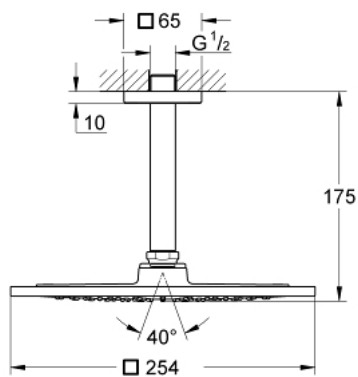

## 26 061 000 RAINSHOWER F-SERIES HEAD SHOWER SET CEILING 142 MM, 1 SPRAY

### PRODUCT DESCRIPTION

- consists of:
- head shower Rainshower F-Series 10" (27 271 000)
- 1 spray:
- Rain
- Rainshower shower arm ceiling 142 mm (27 485)
- **GROHE DreamSpray** perfect spray pattern
- **GROHE StarLight** chrome finish
- **SpeedClean** anti-lime system
- suitable for instantaneous heater

26 061 000 **RAINSHOWER F-SERIES HEAD SHOWER SET CEILING 142 MM, 1 SPRAY**

**SPARE PARTS**

1: Escutcheon (Order-nr. 48118000)

2: Inlet valve assembly (Order-nr. 45933000)