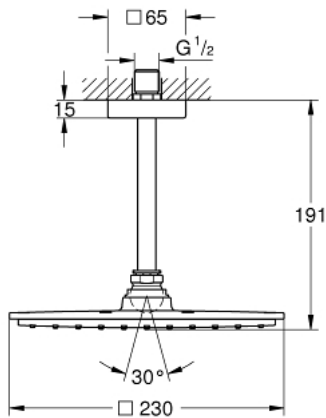

26 055 000 RAINSHOWER ALLURE HEAD SHOWER SET CEILING 154 MM, 1 SPRAY

PRODUCT DESCRIPTION

- consists of:
- Rainshower Allure 230 metal head shower (27 479)
- 1 spray:
- Rain
- shower arm Rainshower ceiling 154 mm (27 711 000)
- **GROHE DreamSpray** perfect spray pattern
- **GROHE StarLight** chrome finish
- **SpeedClean** anti-lime system
- suitable for instantaneous heater

26 055 000 **RAINSHOWER ALLURE HEAD SHOWER SET CEILING 154 MM, 1 SPRAY**

SPARE PARTS

1: Inlet valve assembly (Order-nr. 45933000)