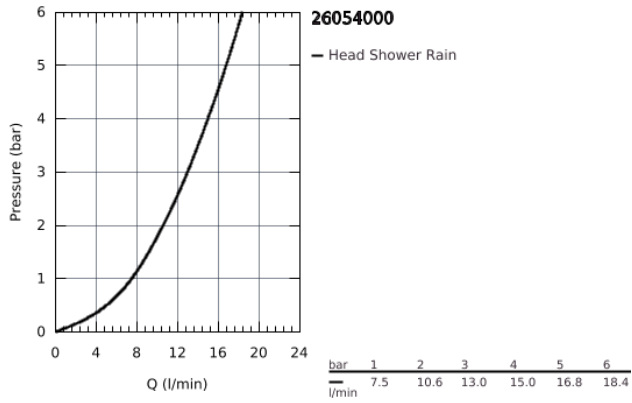

26 054 000 RAINSHOWER ALLURE HEAD SHOWER SET 286 MM, 1 SPRAY

PRODUCT DESCRIPTION

- Rainshower Allure 230 metal head shower (27 479)
- 1 spray pattern:
 - Rain
- Shower arm Rainshower 286 mm (27 709 000)
- **GROHE DreamSpray** perfect spray pattern
- **GROHE StarLight** chrome finish
- **SpeedClean** anti-limescale system

26 054 000 **RAINSHOWER ALLURE HEAD SHOWER SET 286 MM, 1 SPRAY**

26 054 000 **RAINSHOWER ALLURE HEAD SHOWER SET 286 MM, 1 SPRAY**

SPARE PARTS, November 2012 – now

1: Inlet valve assembly (Order-nr. 45933000)