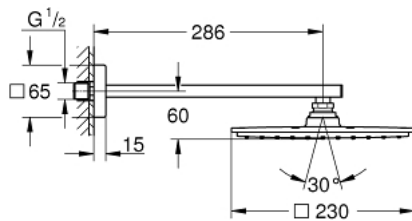

26 054 000 RAINSHOWER ALLURE HEAD SHOWER SET 286 MM, 1 SPRAY

PRODUCT DESCRIPTION

- Rainshower Allure 230 metal head shower (27 479)
- 1 spray pattern:
 - Rain
- Shower arm Rainshower 286 mm (27 709 000)
- **GROHE DreamSpray** perfect spray pattern
- **GROHE StarLight** chrome finish
- **SpeedClean** anti-limescale system

26 054 000 **RAINSHOWER ALLURE HEAD SHOWER SET 286 MM, 1 SPRAY**

26 054 000 **RAINSHOWER ALLURE HEAD SHOWER SET 286 MM, 1 SPRAY**

SPARE PARTS, November 2012 – now

1: Inlet valve assembly (Order-nr. 45933000)