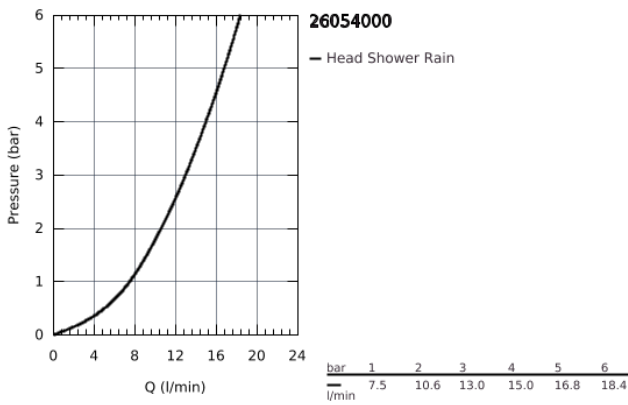

26 054 000 RAINSHOWER ALLURE HEAD SHOWER SET 286 MM, 1 SPRAY

PRODUCT DESCRIPTION

- Rainshower Allure 230 metal head shower (27 479)
- 1 spray pattern:
 - Rain
- Shower arm Rainshower 286 mm (27 709 000)
- **GROHE DreamSpray** perfect spray pattern
- **GROHE StarLight** chrome finish
- **SpeedClean** anti-limescale system

26 054 000 **RAINSHOWER ALLURE HEAD SHOWER SET 286 MM, 1 SPRAY**

26 054 000 **RAINSHOWER ALLURE HEAD SHOWER SET 286 MM, 1 SPRAY**

SPARE PARTS, November 2012 – now

1: Inlet valve assembly (Order-nr. 45933000)