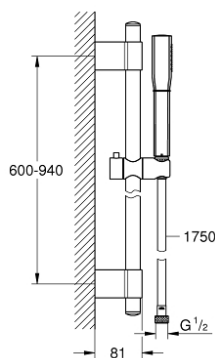

26 038 000 RAINSHOWER GRANDERA SHOWER RAIL SET 1 SPRAY

PRODUCT DESCRIPTION

- Consisting of:
- Stick hand shower (26 037 000)
- shower rail 900 mm (27 785)
- Rotaflex Longlife metal shower hose 1750 mm (28 025)
- **GROHE EcoJoy** 7.6 l/min flow limiter
- **GROHE DreamSpray** perfect spray pattern
- **Inner WaterGuide** for a longer life
- **GROHE CoolTouch** prevents scalding on hot surfaces
- **GROHE FastFixation Plus** adjustable distance between brackets, to adapt to existing holes
- **GROHE StarLight** chrome finish
- **SpeedClean** anti-limescale system
- **suitable for instantaneous heater**

26 038 000 RAINSHOWER GRANDERA SHOWER RAIL SET 1 SPRAY

SPARE PARTS

- 1: Cover Cap (Order-nr. 45922000)
- 2: Sliding piece (Order-nr. 48177000)
- 3: Outlet shower holder (Order-nr. 48333000)
- 4: Strainer (Order-nr. 0700200M)
- 5: Spacer (Order-nr. 45914XE0)*
- * Optional accessories