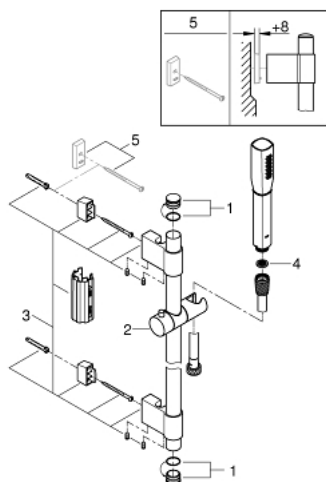

26 038 000 RAINSHOWER GRANDERA SHOWER RAIL SET 1 SPRAY

PRODUCT DESCRIPTION

- Consisting of:
- Stick hand shower (26 037 000)
- shower rail 900 mm (27 785)
- Rotaflex Longlife metal shower hose 1750 mm (28 025)
- **GROHE EcoJoy** 7.6 l/min flow limiter
- **GROHE DreamSpray** perfect spray pattern
- **Inner WaterGuide** for a longer life
- **GROHE CoolTouch** prevents scalding on hot surfaces
- **GROHE FastFixation Plus** adjustable distance between brackets, to adapt to existing holes
- **GROHE StarLight** chrome finish
- **SpeedClean** anti-limescale system
- **suitable for instantaneous heater**

26 038 000 RAINSHOWER GRANDERA SHOWER RAIL SET 1 SPRAY

SPARE PARTS

- 1: Cover Cap (Order-nr. 45922000)
- 2: Sliding piece (Order-nr. 48177000)
- 3: Outlet shower holder (Order-nr. 48333000)
- 4: Strainer (Order-nr. 0700200M)
- 5: Spacer (Order-nr. 45914XE0)*
- * Optional accessories