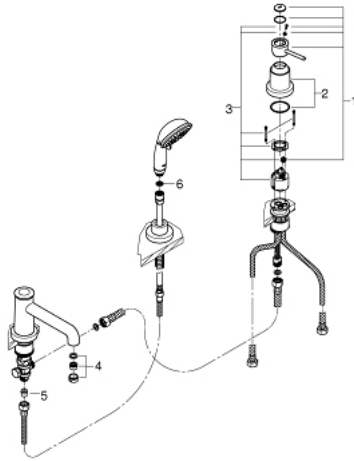

### PRODUCT DESCRIPTION

- consisting of:
- 46 mm ceramic cartridge
- metal lever
- bath spout with manual diverter bath/shower
- hand shower Tempesta Rustic 100 (26 085)
- metal shower hose 1500 mm
- flexible connection hoses
- protected against backflow
- chrome finish

### SPARE PARTS

- 1: Lever (Order-nr. 46762000)
- 2: Cap (Order-nr. 46780000)
- 3: Cartridge (Order-nr. 46048000)
- 4: Mousseur (Order-nr. 13952000)
- 5: Non-return valve (Order-nr. 08565000)
- 6: Dirt strainer (Order-nr. 0700200M)