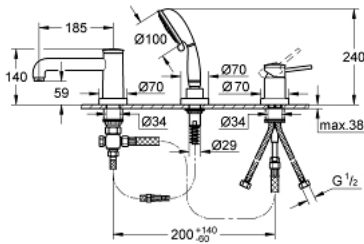

### PRODUCT DESCRIPTION

- consisting of:
- 46 mm ceramic cartridge
- metal lever
- bath spout with manual diverter bath/shower
- hand shower Tempesta Rustic 100 (26 085)
- metal shower hose 1500 mm
- flexible connection hoses
- protected against backflow
- chrome finish

### SPARE PARTS

- 1: Lever (Order-nr. 46762000)
- 2: Cap (Order-nr. 46780000)
- 3: Cartridge (Order-nr. 46048000)
- 4: Mousseur (Order-nr. 13952000)
- 5: Non-return valve (Order-nr. 08565000)
- 6: Dirt strainer (Order-nr. 0700200M)