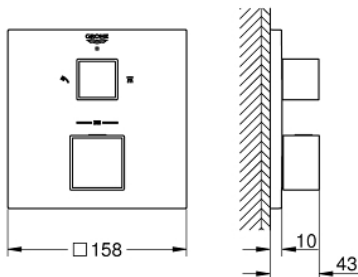

24 154 000 GROHTHERM CUBE THERMOSTATIC SHOWER MIXER FOR 2 OUTLETS WITH INTEGRATED SHUT OFF/DIVERTER VALVE

PRODUCT DESCRIPTION

- set for final installation for
- GROHE Rapido SmartBox 35 600/35 604
- **GROHE TurboStat** compact cartridge with wax thermoelement
- wall escutcheon with **GROHE FastFixation** (covered escutcheon- and shaft sealing, covered fixing)
- metal escutcheon, retroactively 6° adjustable
- printed head and hand shower symbol
- **GROHE SafeStop** safety button at 38°C
(calibration required)
- **GROHE SafeStop Plus** optional temperature limiter at 43°C or 46°C included
- GROHE AquaDimmer, integrated shut off/diverter valve
- flow performance:
outlet B = 27 l/min
outlet C = 30 l/min
- **without roughing-in-set**

SPARE PARTS

- 1: Temperature control handle (Order-nr. 49091000)
- 2: Mounting plate (Order-nr. 49080000)
- 3: Escutcheon (Order-nr. 49102000)
- 4: Shut-off handle Aquadimmer (Order-nr. 49092000)
- 5: Aquadimmer (Order-nr. 49084000)
- 6: Thermostatic compact cartridge 3/4" (Order-nr. 49028000)
- 7: Non-return valve (Order-nr. 49085000)
- 8: Sealing washer (Order-nr. 48360000)
- 9: GROHE TurboStat cartridge 3/4" (Order-nr. 49003000)*
- 10: Socket Spanner (Order-nr. 49059000)*
- 11: Service stops (Order-nr. 1405300M)*
- 12: Universal extension set 2-handle thermostats, 25 mm (Order-nr. 14058000)