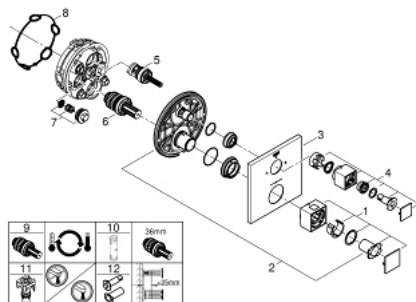

24 154 000 GROHTHERM CUBE THERMOSTATIC SHOWER MIXER FOR 2 OUTLETS WITH INTEGRATED SHUT OFF/DIVERTER VALVE

PRODUCT DESCRIPTION

- set for final installation for
- GROHE Rapido SmartBox 35 600/35 604
- **GROHE TurboStat** compact cartridge with wax thermoelement
- wall escutcheon with **GROHE FastFixation** (covered escutcheon- and shaft sealing, covered fixing)
- metal escutcheon, retroactively 6° adjustable
- printed head and hand shower symbol
- **GROHE SafeStop** safety button at 38°C
(calibration required)
- **GROHE SafeStop Plus** optional temperature limiter at 43°C or 46°C included
- GROHE AquaDimmer, integrated shut off/diverter valve
- flow performance:
outlet B = 27 l/min
outlet C = 30 l/min
- **without roughing-in-set**

24 154 000 GROHTHERM CUBE THERMOSTATIC SHOWER MIXER FOR 2 OUTLETS WITH INTEGRATED SHUT OFF/DIVERTER VALVE

24 154 000 GROHTHERM CUBE THERMOSTATIC SHOWER MIXER FOR 2 OUTLETS WITH INTEGRATED SHUT OFF/DIVERTER VALVE

SPARE PARTS

- 1: Temperature control handle (Order-nr. 49091000)
- 2: Mounting plate (Order-nr. 49080000)
- 3: Escutcheon (Order-nr. 49102000)
- 4: Shut-off handle Aquadimmer (Order-nr. 49092000)
- 5: Aquadimmer (Order-nr. 49084000)
- 6: Thermostatic compact cartridge 3/4" (Order-nr. 49028000)
- 7: Non-return valve (Order-nr. 49085000)
- 8: Sealing washer (Order-nr. 48360000)
- 9: GROHE TurboStat cartridge 3/4" (Order-nr. 49003000)*
- 10: Socket Spanner (Order-nr. 49059000)*
- 11: Service stops (Order-nr. 1405300M)*
- 12: Universal extension set 2-handle thermostats, 25 mm (Order-nr. 14058000)