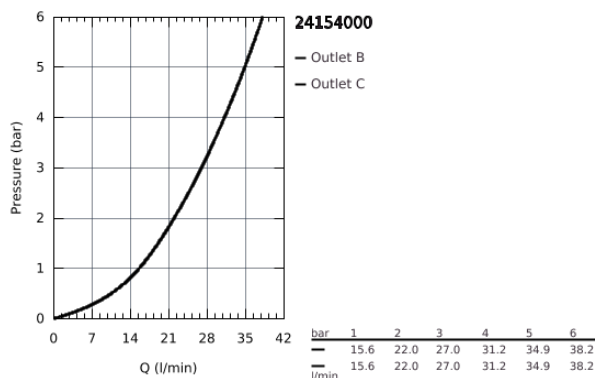

24 154 000 GROHTHERM CUBE THERMOSTATIC SHOWER MIXER FOR 2 OUTLETS WITH INTEGRATED SHUT OFF/DIVERTER VALVE

PRODUCT DESCRIPTION

- set for final installation for
- GROHE Rapido SmartBox 35 600/35 604
- **GROHE TurboStat** compact cartridge with wax thermoelement
- wall escutcheon with **GROHE FastFixation** (covered escutcheon- and shaft sealing, covered fixing)
- metal escutcheon, retroactively 6° adjustable
- printed head and hand shower symbol
- **GROHE SafeStop** safety button at 38°C
(calibration required)
- **GROHE SafeStop Plus** optional temperature limiter at 43°C or 46°C included
- GROHE AquaDimmer, integrated shut off/diverter valve
- flow performance:
outlet B = 27 l/min
outlet C = 30 l/min
- **without roughing-in-set**

24 154 000 GROHTHERM CUBE THERMOSTATIC SHOWER MIXER FOR 2 OUTLETS WITH INTEGRATED SHUT OFF/DIVERTER VALVE

24 154 000 GROHTHERM CUBE THERMOSTATIC SHOWER MIXER FOR 2 OUTLETS WITH INTEGRATED SHUT OFF/DIVERTER VALVE

SPARE PARTS

- 1: Temperature control handle (Order-nr. 49091000)
- 2: Mounting plate (Order-nr. 49080000)
- 3: Escutcheon (Order-nr. 49102000)
- 4: Shut-off handle Aquadimmer (Order-nr. 49092000)
- 5: Aquadimmer (Order-nr. 49084000)
- 6: Thermostatic compact cartridge 3/4" (Order-nr. 49028000)
- 7: Non-return valve (Order-nr. 49085000)
- 8: Sealing washer (Order-nr. 48360000)
- 9: GROHE TurboStat cartridge 3/4" (Order-nr. 49003000)*
- 10: Socket Spanner (Order-nr. 49059000)*
- 11: Service stops (Order-nr. 1405300M)*
- 12: Universal extension set 2-handle thermostats, 25 mm (Order-nr. 14058000)