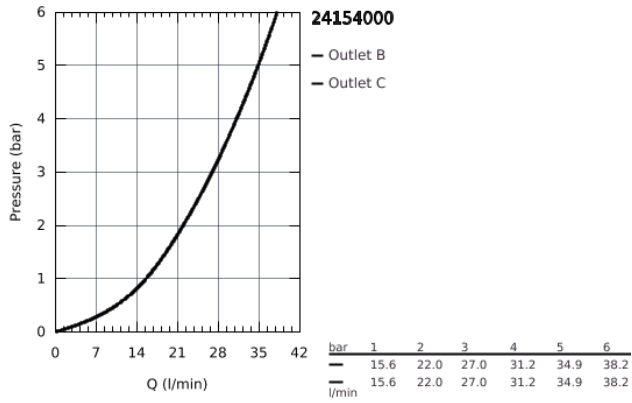

24 154 000 GROHTHERM CUBE THERMOSTATIC SHOWER MIXER FOR 2 OUTLETS WITH INTEGRATED SHUT OFF/DIVERTER VALVE

PRODUCT DESCRIPTION

- set for final installation for
- GROHE Rapido SmartBox 35 600/35 604
- **GROHE TurboStat** compact cartridge with wax thermoelement
- wall escutcheon with **GROHE FastFixation** (covered escutcheon- and shaft sealing, covered fixing)
- metal escutcheon, retroactively 6° adjustable
- printed head and hand shower symbol
- **GROHE SafeStop** safety button at 38°C
(calibration required)
- **GROHE SafeStop Plus** optional temperature limiter at 43°C or 46°C included
- GROHE AquaDimmer, integrated shut off/diverter valve
- flow performance:
outlet B = 27 l/min
outlet C = 30 l/min
- **without roughing-in-set**

24 154 000 GROHTHERM CUBE THERMOSTATIC SHOWER MIXER FOR 2 OUTLETS WITH INTEGRATED SHUT OFF/DIVERTER VALVE

24 154 000 GROHTHERM CUBE THERMOSTATIC SHOWER MIXER FOR 2 OUTLETS WITH INTEGRATED SHUT OFF/DIVERTER VALVE

SPARE PARTS

- 1: Temperature control handle (Order-nr. 49091000)
- 2: Mounting plate (Order-nr. 49080000)
- 3: Escutcheon (Order-nr. 49102000)
- 4: Shut-off handle Aquadimmer (Order-nr. 49092000)
- 5: Aquadimmer (Order-nr. 49084000)
- 6: Thermostatic compact cartridge 3/4" (Order-nr. 49028000)
- 7: Non-return valve (Order-nr. 49085000)
- 8: Sealing washer (Order-nr. 48360000)
- 9: GROHE TurboStat cartridge 3/4" (Order-nr. 49003000)*
- 10: Socket Spanner (Order-nr. 49059000)*
- 11: Service stops (Order-nr. 1405300M)*
- 12: Universal extension set 2-handle thermostats, 25 mm (Order-nr. 14058000)