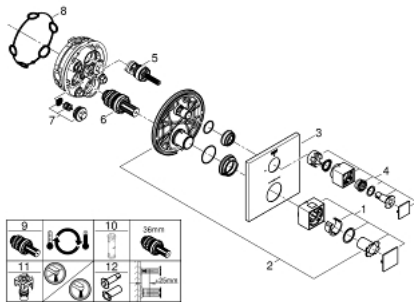

24 153 000 GROHTHERM CUBE THERMOSTATIC MIXER FOR 1 OUTLET WITH SHUT OFF VALVE

PRODUCT DESCRIPTION

- set for final installation for
- GROHE Rapido SmartBox 35 600/35 604
- **GROHE TurboStat** compact cartridge with wax thermoelement
- wall escutcheon with **GROHE FastFixation** (covered escutcheon- and shaft sealing, covered fixing)
- metal escutcheon, retroactively 6° adjustable
- **GROHE SafeStop** safety button at 38°C
(calibration required)
- **GROHE SafeStop Plus** optional temperature limiter at 43°C or 46°C included
- built-in non return valve and dirt strainers
- ceramic stop valve, 120°
- flow performance:
outlet B = 27 l/min
outlet C = 30 l/min
- **without roughing-in-set**

24 153 000 GROHTHERM CUBE THERMOSTATIC MIXER FOR 1 OUTLET WITH SHUT OFF VALVE

24 153 000 GROHTHERM CUBE THERMOSTATIC MIXER FOR 1 OUTLET WITH SHUT OFF VALVE

SPARE PARTS

- 1: Temperature control handle (Order-nr. 49091000)
- 2: Mounting plate (Order-nr. 49080000)
- 3: Escutcheon (Order-nr. 49109000)
- 4: Shut-off handle Aquadimmer (Order-nr. 49092000)
- 5: Aquadimmer (Order-nr. 49084000)
- 6: Thermostatic compact cartridge 3/4" (Order-nr. 49028000)
- 7: Non-return valve (Order-nr. 49085000)
- 8: Sealing washer (Order-nr. 48360000)
- 9: GROHE TurboStat cartridge 3/4" (Order-nr. 49003000)*
- 10: Socket Spanner (Order-nr. 49059000)*
- 11: Service stops (Order-nr. 1405300M)*
- 12: Universal extension set 2-handle thermostats, 25 mm (Order-nr. 14058000)