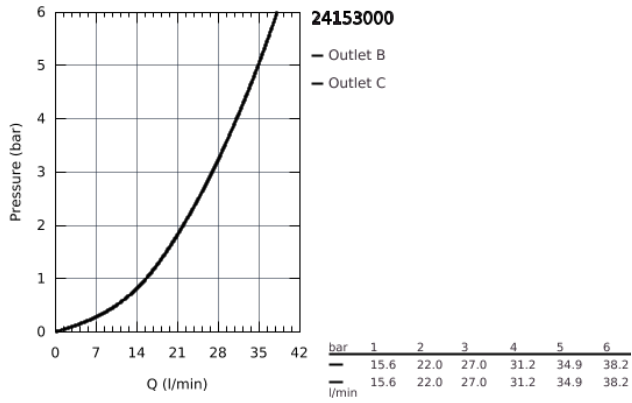

24 153 000 GROHTHERM CUBE THERMOSTATIC MIXER FOR 1 OUTLET WITH SHUT OFF VALVE

PRODUCT DESCRIPTION

- set for final installation for
- GROHE Rapido SmartBox 35 600/35 604
- **GROHE TurboStat** compact cartridge with wax thermoelement
- wall escutcheon with **GROHE FastFixation** (covered escutcheon- and shaft sealing, covered fixing)
- metal escutcheon, retroactively 6° adjustable
- **GROHE SafeStop** safety button at 38°C
(calibration required)
- **GROHE SafeStop Plus** optional temperature limiter at 43°C or 46°C included
- built-in non return valve and dirt strainers
- ceramic stop valve, 120°
- flow performance:
outlet B = 27 l/min
outlet C = 30 l/min
- **without roughing-in-set**

24 153 000 GROHTHERM CUBE THERMOSTATIC MIXER FOR 1 OUTLET WITH SHUT OFF VALVE

24 153 000 GROHTHERM CUBE THERMOSTATIC MIXER FOR 1 OUTLET WITH SHUT OFF VALVE

SPARE PARTS

- 1: Temperature control handle (Order-nr. 49091000)
- 2: Mounting plate (Order-nr. 49080000)
- 3: Escutcheon (Order-nr. 49109000)
- 4: Shut-off handle Aquadimmer (Order-nr. 49092000)
- 5: Aquadimmer (Order-nr. 49084000)
- 6: Thermostatic compact cartridge 3/4" (Order-nr. 49028000)
- 7: Non-return valve (Order-nr. 49085000)
- 8: Sealing washer (Order-nr. 48360000)
- 9: GROHE TurboStat cartridge 3/4" (Order-nr. 49003000)*
- 10: Socket Spanner (Order-nr. 49059000)*
- 11: Service stops (Order-nr. 1405300M)*
- 12: Universal extension set 2-handle thermostats, 25 mm (Order-nr. 14058000)