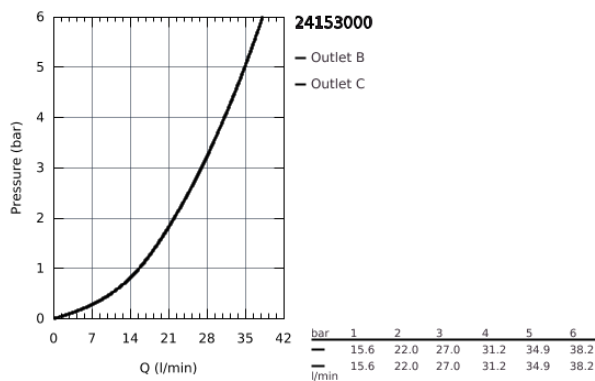

24 153 000 GROHTHERM CUBE THERMOSTATIC MIXER FOR 1 OUTLET WITH SHUT OFF VALVE

PRODUCT DESCRIPTION

- set for final installation for
- GROHE Rapido SmartBox 35 600/35 604
- **GROHE TurboStat** compact cartridge with wax thermoelement
- wall escutcheon with **GROHE FastFixation** (covered escutcheon- and shaft sealing, covered fixing)
- metal escutcheon, retroactively 6° adjustable
- **GROHE SafeStop** safety button at 38°C
(calibration required)
- **GROHE SafeStop Plus** optional temperature limiter at 43°C or 46°C included
- built-in non return valve and dirt strainers
- ceramic stop valve, 120°
- flow performance:
outlet B = 27 l/min
outlet C = 30 l/min
- **without roughing-in-set**

24 153 000 GROHTHERM CUBE THERMOSTATIC MIXER FOR 1 OUTLET WITH SHUT OFF VALVE

24 153 000 GROHTHERM CUBE THERMOSTATIC MIXER FOR 1 OUTLET WITH SHUT OFF VALVE

SPARE PARTS

- 1: Temperature control handle (Order-nr. 49091000)
- 2: Mounting plate (Order-nr. 49080000)
- 3: Escutcheon (Order-nr. 49109000)
- 4: Shut-off handle Aquadimmer (Order-nr. 49092000)
- 5: Aquadimmer (Order-nr. 49084000)
- 6: Thermostatic compact cartridge 3/4" (Order-nr. 49028000)
- 7: Non-return valve (Order-nr. 49085000)
- 8: Sealing washer (Order-nr. 48360000)
- 9: GROHE TurboStat cartridge 3/4" (Order-nr. 49003000)*
- 10: Socket Spanner (Order-nr. 49059000)*
- 11: Service stops (Order-nr. 1405300M)*
- 12: Universal extension set 2-handle thermostats, 25 mm (Order-nr. 14058000)