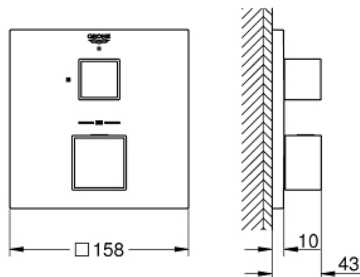

24 153 000 GROHTHERM CUBE THERMOSTATIC MIXER FOR 1 OUTLET WITH SHUT OFF VALVE

PRODUCT DESCRIPTION

- set for final installation for
- GROHE Rapido SmartBox 35 600/35 604
- **GROHE TurboStat** compact cartridge with wax thermoelement
- wall escutcheon with **GROHE FastFixation** (covered escutcheon- and shaft sealing, covered fixing)
- metal escutcheon, retroactively 6° adjustable
- **GROHE SafeStop** safety button at 38°C
(calibration required)
- **GROHE SafeStop Plus** optional temperature limiter at 43°C or 46°C included
- built-in non return valve and dirt strainers
- ceramic stop valve, 120°
- flow performance:
outlet B = 27 l/min
outlet C = 30 l/min
- **without roughing-in-set**

24 153 000 GROHTHERM CUBE THERMOSTATIC MIXER FOR 1 OUTLET WITH SHUT OFF VALVE

24 153 000 GROHTHERM CUBE THERMOSTATIC MIXER FOR 1 OUTLET WITH SHUT OFF VALVE

SPARE PARTS

- 1: Temperature control handle (Order-nr. 49091000)
- 2: Mounting plate (Order-nr. 49080000)
- 3: Escutcheon (Order-nr. 49109000)
- 4: Shut-off handle Aquadimmer (Order-nr. 49092000)
- 5: Aquadimmer (Order-nr. 49084000)
- 6: Thermostatic compact cartridge 3/4" (Order-nr. 49028000)
- 7: Non-return valve (Order-nr. 49085000)
- 8: Sealing washer (Order-nr. 48360000)
- 9: GROHE TurboStat cartridge 3/4" (Order-nr. 49003000)*
- 10: Socket Spanner (Order-nr. 49059000)*
- 11: Service stops (Order-nr. 1405300M)*
- 12: Universal extension set 2-handle thermostats, 25 mm (Order-nr. 14058000)