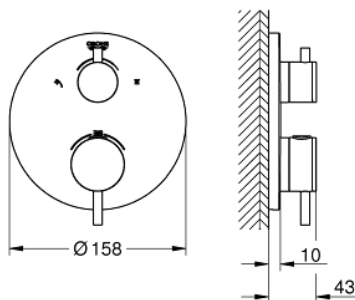

## 24 135 003 THERMOSTATIC SHOWER MIXER FOR 2 OUTLETS WITH INTEGRATED SHUT OFF/DIVERTER VALVE

### PRODUCT DESCRIPTION

- set for final installation for
- GROHE Rapido SmartBox 35 600/35 604
- **GROHE TurboStat** compact cartridge with wax thermoelement
- **GROHE StarLight** chrome finish
- wall escutcheon with **GROHE FastFixation** (covered escutcheon- and shaft sealing, covered fixing)
- metal escutcheon, retroactively 6° adjustable
- printed head and hand shower symbol
- **GROHE SafeStop** safety button at 38°C ( calibration required )
- **GROHE SafeStop Plus** optional temperature limiter at 43°C or 46°C included
- GROHE AquaDimmer, integrated shut off/diverter valve
- metal handles
- flow performance:
  - outlet B = 27 l/min
  - outlet C = 30 l/min
- **without roughing-in-set**

### SPARE PARTS

- 1: Mounting plate (Order-nr. 49080000)
- 2: Temperature control handle (Order-nr. 49089000)
- 3: Escutcheon (Order-nr. 49074000)
- 4: Shut-off handle Aquadimmer (Order-nr. 49090000)
- 5: Aquadimmer (Order-nr. 49084000)
- 6: Thermostatic compact cartridge 3/4" (Order-nr. 49028000)
- 7: Non-return valve (Order-nr. 49085000)
- 8: Sealing washer (Order-nr. 48360000)
- 9: GROHE TurboStat cartridge 3/4" (Order-nr. 49003000)\*
- 10: Service stops (Order-nr. 1405300M)\*
- 11: Socket Spanner (Order-nr. 49059000)\*
- 12: Backflow protection combination (DIN-EN1717) (Order-nr. 14055000)\*
- 13: Universal extension set 2-handle thermostats, 25 mm (Order-nr. 14058000)