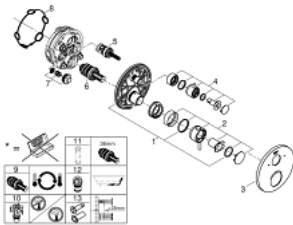

### PRODUCT DESCRIPTION

- set for final installation for
- GROHE Rapido SmartBox 35 600/35 604
- **GROHE TurboStat** compact cartridge with wax thermoelement
- **GROHE StarLight** chrome finish
- wall escutcheon with **GROHE FastFixation** (covered escutcheon- and shaft sealing, covered fixing)
- metal escutcheon, retroactively 6° adjustable
- printed head and hand shower symbol
- **GROHE SafeStop** safety button at 38°C ( calibration required )
- **GROHE SafeStop Plus** optional temperature limiter at 43°C or 46°C included
- GROHE AquaDimmer, integrated shut off/diverter valve
- metal handles
- flow performance:
  - outlet B = 27 l/min
  - outlet C = 30 l/min
- **without roughing-in-set**

## 24 135 003 THERMOSTATIC SHOWER MIXER FOR 2 OUTLETS WITH INTEGRATED SHUT OFF/DIVERTER VALVE

### SPARE PARTS

- 1: Mounting plate (Order-nr. 49080000)
- 2: Temperature control handle (Order-nr. 49089000)
- 3: Escutcheon (Order-nr. 49074000)
- 4: Shut-off handle Aquadimmer (Order-nr. 49090000)
- 5: Aquadimmer (Order-nr. 49084000)
- 6: Thermostatic compact cartridge 3/4" (Order-nr. 49028000)
- 7: Non-return valve (Order-nr. 49085000)
- 8: Sealing washer (Order-nr. 48360000)
- 9: GROHE TurboStat cartridge 3/4" (Order-nr. 49003000)\*
- 10: Service stops (Order-nr. 1405300M)\*
- 11: Socket Spanner (Order-nr. 49059000)\*
- 12: Backflow protection combination (DIN-EN1717) (Order-nr. 14055000)\*
- 13: Universal extension set 2-handle thermostats, 25 mm (Order-nr. 14058000)