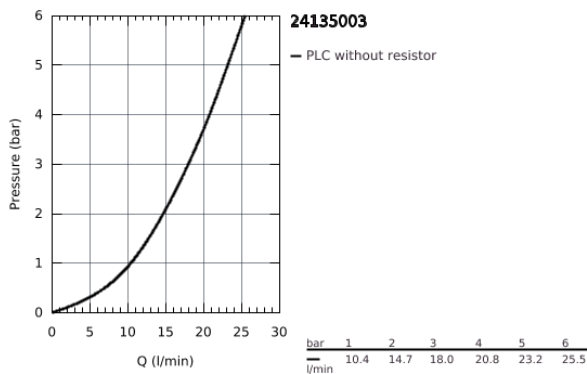

## 24 135 003 THERMOSTATIC SHOWER MIXER FOR 2 OUTLETS WITH INTEGRATED SHUT OFF/DIVERTER VALVE

### PRODUCT DESCRIPTION

- set for final installation for
- GROHE Rapido SmartBox 35 600/35 604
- **GROHE TurboStat** compact cartridge with wax thermoelement
- **GROHE StarLight** chrome finish
- wall escutcheon with **GROHE FastFixation** (covered escutcheon- and shaft sealing, covered fixing)
- metal escutcheon, retroactively 6° adjustable
- printed head and hand shower symbol
- **GROHE SafeStop** safety button at 38°C ( calibration required )
- **GROHE SafeStop Plus** optional temperature limiter at 43°C or 46°C included
- GROHE AquaDimmer, integrated shut off/diverter valve
- metal handles
- flow performance:
  - outlet B = 27 l/min
  - outlet C = 30 l/min
- **without roughing-in-set**