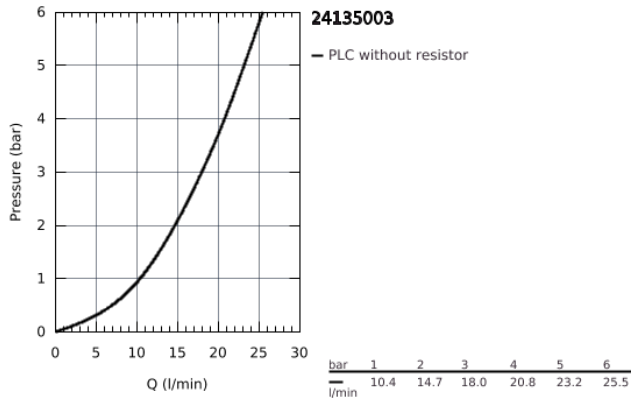

24 135 003 THERMOSTATIC SHOWER MIXER FOR 2 OUTLETS WITH INTEGRATED SHUT OFF/DIVERTER VALVE