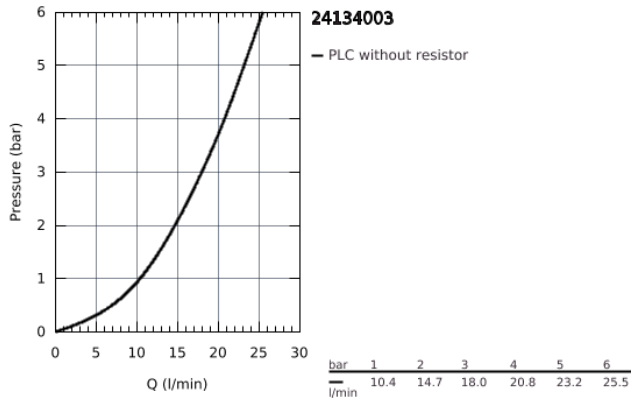

24 134 003 THERMOSTATIC MIXER FOR 1 OUTLET WITH SHUT OFF VALVE