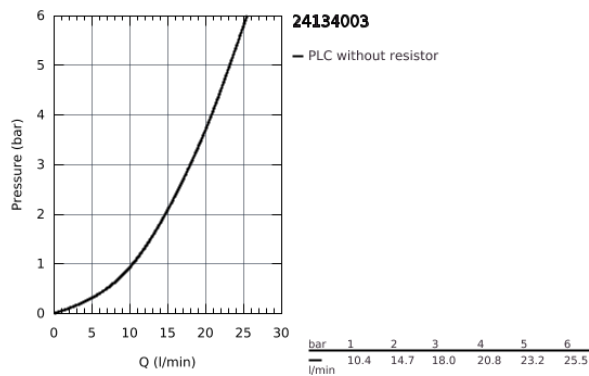

## 24 134 003 THERMOSTATIC MIXER FOR 1 OUTLET WITH SHUT OFF VALVE

### PRODUCT DESCRIPTION

- set for final installation for
- GROHE Rapido SmartBox 35 600/35 604
- **GROHE TurboStat** compact cartridge with wax thermostatic element
- **GROHE StarLight** chrome finish
- wall escutcheon with **GROHE FastFixation** (covered escutcheon- and shaft sealing, covered fixing)
- metal escutcheon, retroactively 6° adjustable
- **GROHE SafeStop** safety button at 38°C  
( calibration required )
- **GROHE SafeStop Plus** optional temperature limiter at 43°C or 46°C included
- built-in non return valve and dirt strainers
- ceramic stop valve, 120°
- metal handles
- flow performance:  
outlet B = 27 l/min  
outlet C = 30 l/min
- **without roughing-in-set**