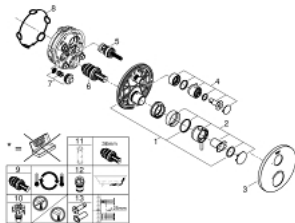

### PRODUCT DESCRIPTION

- set for final installation for
- GROHE Rapido SmartBox 35 600/35 604
- **GROHE TurboStat** compact cartridge with wax thermostatic element
- **GROHE StarLight** chrome finish
- wall escutcheon with **GROHE FastFixation** (covered escutcheon- and shaft sealing, covered fixing)
- metal escutcheon, retroactively 6° adjustable
- **GROHE SafeStop** safety button at 38°C  
( calibration required )
- **GROHE SafeStop Plus** optional temperature limiter at 43°C or 46°C included
- built-in non return valve and dirt strainers
- ceramic stop valve, 120°
- metal handles
- flow performance:  
outlet B = 27 l/min  
outlet C = 30 l/min
- **without roughing-in-set**

## 24 134 003 THERMOSTATIC MIXER FOR 1 OUTLET WITH SHUT OFF VALVE

### SPARE PARTS

- 1: Mounting plate (Order-nr. 49080000)
- 2: Temperature control handle (Order-nr. 49089000)
- 3: Escutcheon (Order-nr. 49073000)
- 4: Shut-off handle Aquadimmer (Order-nr. 49090000)
- 5: Aquadimmer (Order-nr. 49084000)
- 6: Thermostatic compact cartridge 3/4" (Order-nr. 49028000)
- 7: Non-return valve (Order-nr. 49085000)
- 8: Sealing washer (Order-nr. 48360000)
- 9: GROHE TurboStat cartridge 3/4" (Order-nr. 49003000)\*
- 10: Service stops (Order-nr. 1405300M)\*
- 11: Socket Spanner (Order-nr. 49059000)\*
- 12: Backflow protection combination (DIN-EN1717) (Order-nr. 14055000)\*
- 13: Universal extension set 2-handle thermostats, 25 mm (Order-nr. 14058000)