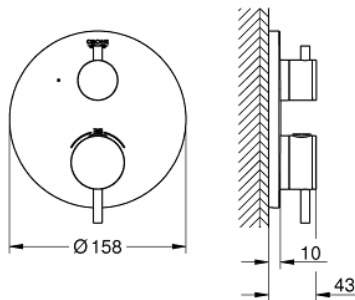

## 24 134 003 THERMOSTATIC MIXER FOR 1 OUTLET WITH SHUT OFF VALVE

### PRODUCT DESCRIPTION

- set for final installation for
- GROHE Rapido SmartBox 35 600/35 604
- **GROHE TurboStat** compact cartridge with wax thermostatic element
- **GROHE StarLight** chrome finish
- wall escutcheon with **GROHE FastFixation** (covered escutcheon- and shaft sealing, covered fixing)
- metal escutcheon, retroactively 6° adjustable
- **GROHE SafeStop** safety button at 38°C  
( calibration required )
- **GROHE SafeStop Plus** optional temperature limiter at 43°C or 46°C included
- built-in non return valve and dirt strainers
- ceramic stop valve, 120°
- metal handles
- flow performance:  
outlet B = 27 l/min  
outlet C = 30 l/min
- **without roughing-in-set**

### SPARE PARTS

- 1: Mounting plate (Order-nr. 49080000)
- 2: Temperature control handle (Order-nr. 49089000)
- 3: Escutcheon (Order-nr. 49073000)
- 4: Shut-off handle Aquadimmer (Order-nr. 49090000)
- 5: Aquadimmer (Order-nr. 49084000)
- 6: Thermostatic compact cartridge 3/4" (Order-nr. 49028000)
- 7: Non-return valve (Order-nr. 49085000)
- 8: Sealing washer (Order-nr. 48360000)
- 9: GROHE TurboStat cartridge 3/4" (Order-nr. 49003000)\*
- 10: Service stops (Order-nr. 1405300M)\*
- 11: Socket Spanner (Order-nr. 49059000)\*
- 12: Backflow protection combination (DIN-EN1717) (Order-nr. 14055000)\*
- 13: Universal extension set 2-handle thermostats, 25 mm (Order-nr. 14058000)