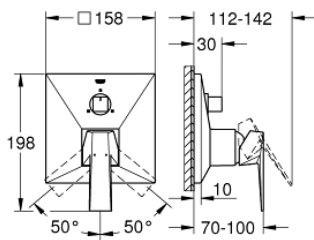

24 099 000 ALLURE BRILLIANT SINGLE-LEVER MIXER WITH 3-WAY DIVERTER

PRODUCT DESCRIPTION

- set for final installation for
 - GROHE Rapido SmartBox 35 600/35 604
- **GROHE SilkMove** 46 mm ceramic cartridge
- **GROHE StarLight** chrome finish
- wall escutcheon with **GROHE FastFixation** (covered escutcheon- and shaft sealing, covered fixing)
- metal escutcheon, retroactively 6° adjustable
- metal lever
- **3-way diverter**
- flow performance:
 - outlet A = 27 l/min,
 - outlet B = 27 l/min,
 - outlet C = 27 l/min
- **without roughing-in-set**

24 099 000 ALLURE BRILLIANT SINGLE-LEVER MIXER WITH 3-WAY DIVERTER