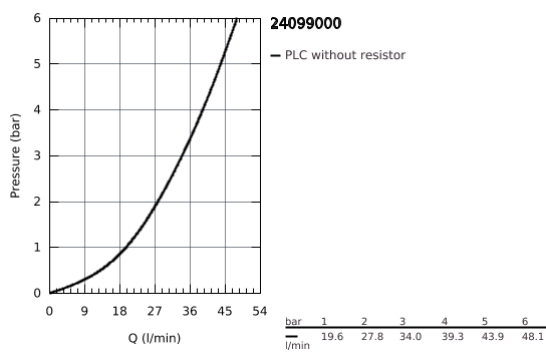

24 099 000 ALLURE BRILLIANT SINGLE-LEVER MIXER WITH 3-WAY DIVERTER

PRODUCT DESCRIPTION

- set for final installation for
 - GROHE Rapido SmartBox 35 600/35 604
- **GROHE SilkMove** 46 mm ceramic cartridge
- **GROHE StarLight** chrome finish
- wall escutcheon with **GROHE FastFixation** (covered escutcheon- and shaft sealing, covered fixing)
- metal escutcheon, retroactively 6° adjustable
- metal lever
- **3-way diverter**
- flow performance:
 - outlet A = 27 l/min,
 - outlet B = 27 l/min,
 - outlet C = 27 l/min
- **without roughing-in-set**

24 099 000 ALLURE BRILLIANT SINGLE-LEVER MIXER WITH 3-WAY DIVERTER