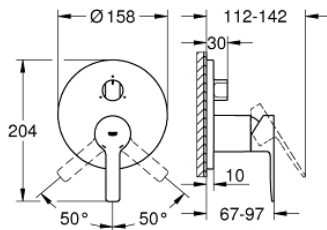

## 24 095 001 LINEARE SINGLE-LEVER MIXER WITH 3-WAY DIVERTER

### PRODUCT DESCRIPTION

- set for final installation for
- GROHE Rapido SmartBox 35 600/35 604
- **GROHE SilkMove** 46 mm ceramic cartridge
- **GROHE StarLight** chrome finish
- wall escutcheon with **GROHE FastFixation**  
(covered escutcheon- and shaft sealing, covered fixing)
- metal escutcheon, retroactively 6° adjustable
- metal lever
- **3-way diverter**
- flow performance:  
outlet A = 27 l/min,  
outlet B = 27 l/min,  
outlet C = 27 l/min
- **without roughing-in-set**

### SPARE PARTS

- 1: Lever (Order-nr. 46988000)
- 2: Diverter knob, round (Order-nr. 48447000)
- 3: Escutcheon (Order-nr. 49105000)
- 4: Mounting plate (Order-nr. 49094000)
- 5: Shield for cross handle (Order-nr. 09038000)
- 6: Cartridge (Order-nr. 46048000)
- 7: Diverter (Order-nr. 48448000)
- 8: Sealing washer (Order-nr. 48360000)
- 9: Temperature limiter (Order-nr. 46308000)\*
- 10: Universal extension set single-lever mixers, 25 mm (Order-nr. 14056000)\*
- 11: Universal extension set single-lever mixers, 50 mm (Order-nr. 14057000)\*