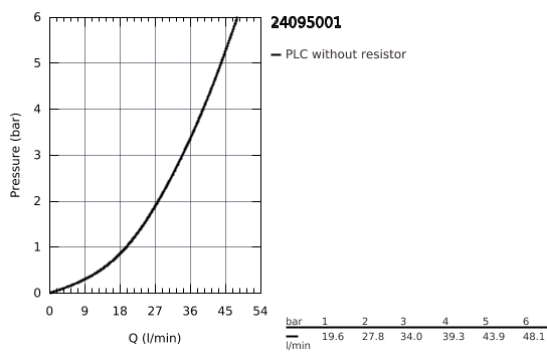

## 24 095 001 LINEARE SINGLE-LEVER MIXER WITH 3-WAY DIVERTER

### PRODUCT DESCRIPTION

- set for final installation for
- GROHE Rapido SmartBox 35 600/35 604
- **GROHE SilkMove** 46 mm ceramic cartridge
- **GROHE StarLight** chrome finish
- wall escutcheon with **GROHE FastFixation**  
(covered escutcheon- and shaft sealing, covered fixing)
- metal escutcheon, retroactively 6° adjustable
- metal lever
- **3-way diverter**
- flow performance:  
outlet A = 27 l/min,  
outlet B = 27 l/min,  
outlet C = 27 l/min
- **without roughing-in-set**