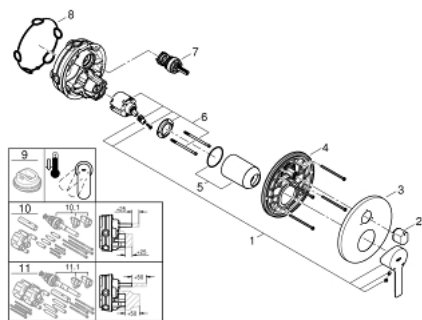

## 24 095 001 LINEARE SINGLE-LEVER MIXER WITH 3-WAY DIVERTER

### PRODUCT DESCRIPTION

- set for final installation for
- GROHE Rapido SmartBox 35 600/35 604
- **GROHE SilkMove** 46 mm ceramic cartridge
- **GROHE StarLight** chrome finish
- wall escutcheon with **GROHE FastFixation**  
(covered escutcheon- and shaft sealing, covered fixing)
- metal escutcheon, retroactively 6° adjustable
- metal lever
- **3-way diverter**
- flow performance:  
outlet A = 27 l/min,  
outlet B = 27 l/min,  
outlet C = 27 l/min
- **without roughing-in-set**

### SPARE PARTS

- 1: Lever (Order-nr. 46988000)
- 2: Diverter knob, round (Order-nr. 48447000)
- 3: Escutcheon (Order-nr. 49105000)
- 4: Mounting plate (Order-nr. 49094000)
- 5: Shield for cross handle (Order-nr. 09038000)
- 6: Cartridge (Order-nr. 46048000)
- 7: Diverter (Order-nr. 48448000)
- 8: Sealing washer (Order-nr. 48360000)
- 9: Temperature limiter (Order-nr. 46308000)\*
- 10: Universal extension set single-lever mixers, 25 mm (Order-nr. 14056000)\*
- 11: Universal extension set single-lever mixers, 50 mm (Order-nr. 14057000)\*