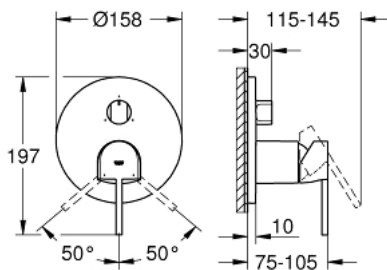

24 093 003 SINGLE-LEVER MIXER WITH 3-WAY DIVERTER

PRODUCT DESCRIPTION

- set for final installation for
- GROHE Rapido SmartBox (35 600/35 604)
- **GROHE SilkMove** 46 mm ceramic cartridge
- **GROHE StarLight** chrome finish
- wall escutcheon with **GROHE FastFixation** (covered escutcheon- and shaft sealing, covered fixing)
- metal escutcheon, retroactively 6° adjustable
- metal lever
- **3-way diverter**
- flow performance:
 - outlet A = 27 l/min,
 - outlet B = 27 l/min,
 - outlet C = 27 l/min
- without roughing-in-set

24 093 003 SINGLE-LEVER MIXER WITH 3-WAY DIVERTER

SPARE PARTS

- 1: Lever (Order-nr. 48496000)
- 2: Escutcheon (Order-nr. 49117000)
- 3: Diverter knob, round (Order-nr. 48447000)
- 4: Shield (Order-nr. 48495000)
- 5: Mounting plate (Order-nr. 49095000)
- 6: Cartridge (Order-nr. 46048000)
- 7: Diverter (Order-nr. 48448000)
- 8: Ball seal dia. 9x6.8 mm (Order-nr. 48360000)
- 9: Temperature limiter (Order-nr. 46308000)*
- 10: Universal extension set single-lever mixers, 25 mm

(Order-nr. 14056000)*

- 11: Universal extension set single-lever mixers, 50 mm (Order-nr. 14057000)*

* Optional accessories