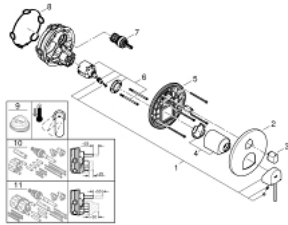

24 093 003 SINGLE-LEVER MIXER WITH 3-WAY DIVERTER

PRODUCT DESCRIPTION

- set for final installation for
- GROHE Rapido SmartBox (35 600/35 604)
- **GROHE SilkMove** 46 mm ceramic cartridge
- **GROHE StarLight** chrome finish
- wall escutcheon with **GROHE FastFixation** (covered escutcheon- and shaft sealing, covered fixing)
- metal escutcheon, retroactively 6° adjustable
- metal lever
- **3-way diverter**
- flow performance:
 - outlet A = 27 l/min,
 - outlet B = 27 l/min,
 - outlet C = 27 l/min
- without roughing-in-set

24 093 003 SINGLE-LEVER MIXER WITH 3-WAY DIVERTER

SPARE PARTS

- 1: Lever (Order-nr. 48496000)
- 2: Escutcheon (Order-nr. 49117000)
- 3: Diverter knob, round (Order-nr. 48447000)
- 4: Shield (Order-nr. 48495000)
- 5: Mounting plate (Order-nr. 49095000)
- 6: Cartridge (Order-nr. 46048000)
- 7: Diverter (Order-nr. 48448000)
- 8: Ball seal dia. 9x6.8 mm (Order-nr. 48360000)
- 9: Temperature limiter (Order-nr. 46308000)*
- 10: Universal extension set single-lever mixers, 25 mm

(Order-nr. 14056000)*

- 11: Universal extension set single-lever mixers, 50 mm (Order-nr. 14057000)*

* Optional accessories