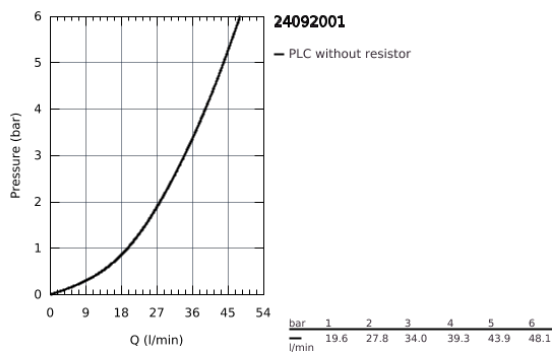

24 092 001 ESSENCE SINGLE-LEVER MIXER WITH 3-WAY DIVERTER

PRODUCT DESCRIPTION

- set for final installation for
 - GROHE Rapido SmartBox 35 600/35 604
- **GROHE SilkMove** 46 mm ceramic cartridge
- **GROHE StarLight** chrome finish
- wall escutcheon with **GROHE FastFixation** (covered escutcheon- and shaft sealing, covered fixing)
- metal escutcheon, retroactively 6° adjustable
- metal lever
- **3-way diverter**
- flow performance:
 - outlet A = 27 l/min,
 - outlet B = 27 l/min,
 - outlet C = 27 l/min
- **without roughing-in-set**

24 092 001 ESSENCE SINGLE-LEVER MIXER WITH 3-WAY DIVERTER

SPARE PARTS

- 1: Lever (Order-nr. 46915000)
 - 2: Diverter knob, round (Order-nr. 48447000)
 - 3: Escutcheon (Order-nr. 49108000)
 - 4: Mounting plate (Order-nr. 49094000)
 - 5: Shield for cross handle (Order-nr. 02693000)
 - 6: Cartridge (Order-nr. 46048000)
 - 7: Diverter (Order-nr. 48448000)
 - 8: Sealing washer (Order-nr. 48360000)
 - 9: Temperature limiter (Order-nr. 46308000)*
 - 10: Universal extension set single-lever mixers, 25 mm (Order-nr. 14056000)*
 - 11: Universal extension set single-lever mixers, 50 mm (Order-nr. 14057000)*
- * Optional accessories