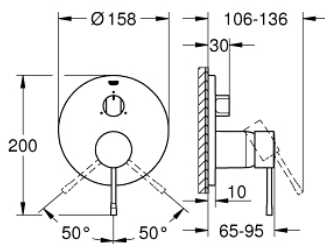

24 092 001 ESSENCE SINGLE-LEVER MIXER WITH 3-WAY DIVERTER

PRODUCT DESCRIPTION

- set for final installation for
 - GROHE Rapido SmartBox 35 600/35 604
- **GROHE SilkMove** 46 mm ceramic cartridge
- **GROHE StarLight** chrome finish
- wall escutcheon with **GROHE FastFixation** (covered escutcheon- and shaft sealing, covered fixing)
- metal escutcheon, retroactively 6° adjustable
- metal lever
- **3-way diverter**
- flow performance:
 - outlet A = 27 l/min,
 - outlet B = 27 l/min,
 - outlet C = 27 l/min
- **without roughing-in-set**

24 092 001 ESSENCE SINGLE-LEVER MIXER WITH 3-WAY DIVERTER

SPARE PARTS

- 1: Lever (Order-nr. 46915000)
 - 2: Diverter knob, round (Order-nr. 48447000)
 - 3: Escutcheon (Order-nr. 49108000)
 - 4: Mounting plate (Order-nr. 49094000)
 - 5: Shield for cross handle (Order-nr. 02693000)
 - 6: Cartridge (Order-nr. 46048000)
 - 7: Diverter (Order-nr. 48448000)
 - 8: Sealing washer (Order-nr. 48360000)
 - 9: Temperature limiter (Order-nr. 46308000)*
 - 10: Universal extension set single-lever mixers, 25 mm (Order-nr. 14056000)*
 - 11: Universal extension set single-lever mixers, 50 mm (Order-nr. 14057000)*
- * Optional accessories