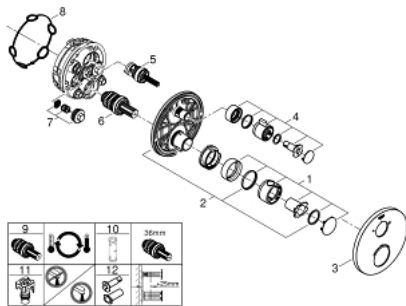

### PRODUCT DESCRIPTION

- set for final installation for
- GROHE Rapido SmartBox 35 600/35 604
- **GROHE TurboStat** compact cartridge with wax thermoelement
- **GROHE StarLight** chrome finish
- wall escutcheon with **GROHE FastFixation** (covered escutcheon- and shaft sealing, covered fixing)
- metal escutcheon, retroactively 6° adjustable
- printed head and hand shower symbol
- **GROHE SafeStop** safety button at 38°C ( calibration required )
- **GROHE SafeStop Plus** optional temperature limiter at 43°C or 46°C included
- GROHE AquaDimmer, integrated shut off/diverter valve
- flow performance:  
outlet B = 27 l/min  
outlet C = 30 l/min
- **without roughing-in-set**

## 24 076 000 THERMOSTATIC SHOWER MIXER FOR 2 OUTLETS WITH INTEGRATED SHUT OFF/DIVERTER VALVE

### SPARE PARTS

- 1: Temperature control handle (Order-nr. 49082000)
- 2: Mounting plate (Order-nr. 49080000)
- 3: Escutcheon (Order-nr. 49074000)
- 4: Handle for shut-off valve (Order-nr. 49081000)
- 5: Aquadimmer (Order-nr. 49084000)
- 6: Thermostatic compact cartridge 3/4" (Order-nr. 49028000)
- 7: Non-return valve (Order-nr. 49085000)
- 8: Sealing washer (Order-nr. 48360000)
- 9: GROHE TurboStat cartridge 3/4" (Order-nr. 49003000)\*
- 10: Socket Spanner (Order-nr. 49059000)\*
- 11: Service stops (Order-nr. 1405300M)\*
- 12: Universal extension set 2-handle thermostats, 25 mm (Order-nr. 14058000)