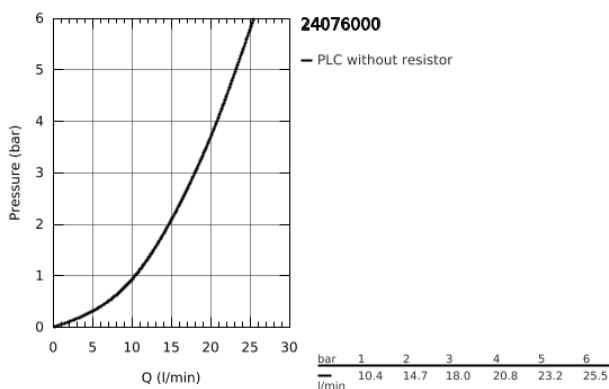

## 24 076 000 THERMOSTATIC SHOWER MIXER FOR 2 OUTLETS WITH INTEGRATED SHUT OFF/DIVERTER VALVE

### PRODUCT DESCRIPTION

- set for final installation for
- GROHE Rapido SmartBox 35 600/35 604
- **GROHE TurboStat** compact cartridge with wax thermoelement
- **GROHE StarLight** chrome finish
- wall escutcheon with **GROHE FastFixation** (covered escutcheon- and shaft sealing, covered fixing)
- metal escutcheon, retroactively 6° adjustable
- printed head and hand shower symbol
- **GROHE SafeStop** safety button at 38°C ( calibration required )
- **GROHE SafeStop Plus** optional temperature limiter at 43°C or 46°C included
- GROHE AquaDimmer, integrated shut off/diverter valve
- flow performance:  
outlet B = 27 l/min  
outlet C = 30 l/min
- **without roughing-in-set**