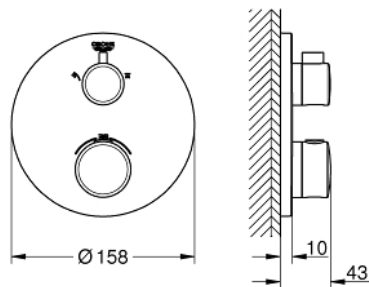

### PRODUCT DESCRIPTION

- set for final installation for
- GROHE Rapido SmartBox 35 600/35 604
- **GROHE TurboStat** compact cartridge with wax thermoelement
- **GROHE StarLight** chrome finish
- wall escutcheon with **GROHE FastFixation** (covered escutcheon- and shaft sealing, covered fixing)
- metal escutcheon, retroactively 6° adjustable
- printed head and hand shower symbol
- **GROHE SafeStop** safety button at 38°C ( calibration required )
- **GROHE SafeStop Plus** optional temperature limiter at 43°C or 46°C included
- GROHE AquaDimmer, integrated shut off/diverter valve
- flow performance:  
outlet B = 27 l/min  
outlet C = 30 l/min
- **without roughing-in-set**

### SPARE PARTS

- 1: Temperature control handle (Order-nr. 49082000)
- 2: Mounting plate (Order-nr. 49080000)
- 3: Escutcheon (Order-nr. 49074000)
- 4: Handle for shut-off valve (Order-nr. 49081000)
- 5: Aquadimmer (Order-nr. 49084000)
- 6: Thermostatic compact cartridge 3/4" (Order-nr. 49028000)
- 7: Non-return valve (Order-nr. 49085000)
- 8: Sealing washer (Order-nr. 48360000)
- 9: GROHE TurboStat cartridge 3/4" (Order-nr. 49003000)\*
- 10: Socket Spanner (Order-nr. 49059000)\*
- 11: Service stops (Order-nr. 1405300M)\*
- 12: Universal extension set 2-handle thermostats, 25 mm (Order-nr. 14058000)