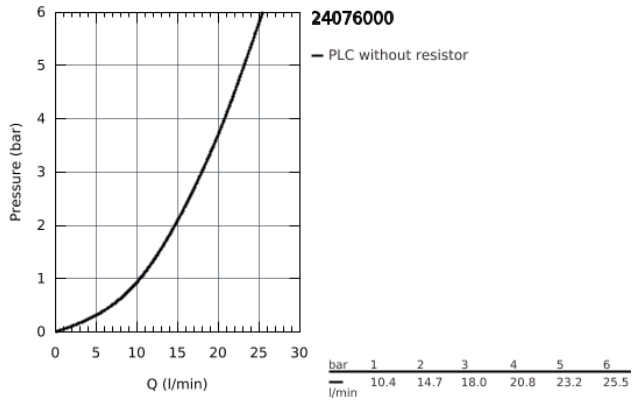

24 076 000 THERMOSTATIC SHOWER MIXER FOR 2 OUTLETS WITH INTEGRATED SHUT OFF/DIVERTER VALVE