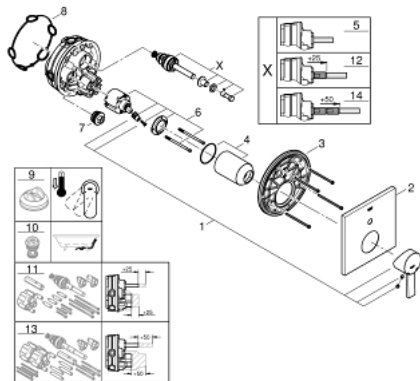

## 24 070 000 ALLURE SINGLE-LEVER MIXER WITH 2-WAY DIVERTER

### PRODUCT DESCRIPTION

- set for final installation for
- GROHE Rapido SmartBox 35 600/35 604
- **GROHE SilkMove** 46 mm ceramic cartridge
- **GROHE StarLight** chrome finish
- wall escutcheon with **GROHE FastFixation**  
(covered escutcheon- and shaft sealing, covered fixing)
- metal escutcheon, retroactively 6° adjustable
- metal lever
- automatic 2-way diverter
- flow performance:  
outlet B = 27 l/min, outlet C = 27 l/min
- **without roughing-in-set**

### SPARE PARTS

- 1: Lever (Order-nr. 46609000)
  - 2: Escutcheon (Order-nr. 48435000)
  - 3: Mounting plate (Order-nr. 48440000)
  - 4: Shield for cross handle (Order-nr. 09038000)
  - 5: Diverter (Order-nr. 48442000)
  - 6: Cartridge (Order-nr. 46048000)
  - 7: Non-return valve (Order-nr. 49085000)
  - 8: Sealing washer (Order-nr. 48360000)
  - 9: Temperature limiter (Order-nr. 46375000)\*
  - 10: Backflow protection combination (DIN-EN1717) (Order-nr. 14055000)\*
  - 11: Universal extension set single-lever mixers, 25 mm (Order-nr. 14056000)\*
  - 12: Diverter (Order-nr. 48444000)\*
  - 13: Universal extension set single-lever mixers, 50 mm (Order-nr. 14057000)\*
  - 14: Diverter (Order-nr. 48445000)\*
- \* Optional accessories