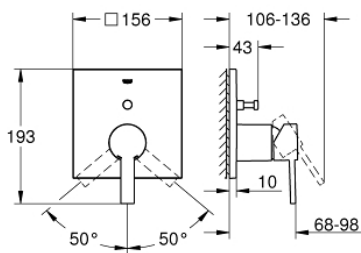

## 24 070 000 ALLURE SINGLE-LEVER MIXER WITH 2-WAY DIVERTER

### PRODUCT DESCRIPTION

- set for final installation for
- GROHE Rapido SmartBox 35 600/35 604
- **GROHE SilkMove** 46 mm ceramic cartridge
- **GROHE StarLight** chrome finish
- wall escutcheon with **GROHE FastFixation**  
(covered escutcheon- and shaft sealing, covered fixing)
- metal escutcheon, retroactively 6° adjustable
- metal lever
- automatic 2-way diverter
- flow performance:  
outlet B = 27 l/min, outlet C = 27 l/min
- **without roughing-in-set**

### SPARE PARTS

- 1: Lever (Order-nr. 46609000)
  - 2: Escutcheon (Order-nr. 48435000)
  - 3: Mounting plate (Order-nr. 48440000)
  - 4: Shield for cross handle (Order-nr. 09038000)
  - 5: Diverter (Order-nr. 48442000)
  - 6: Cartridge (Order-nr. 46048000)
  - 7: Non-return valve (Order-nr. 49085000)
  - 8: Sealing washer (Order-nr. 48360000)
  - 9: Temperature limiter (Order-nr. 46375000)\*
  - 10: Backflow protection combination (DIN-EN1717) (Order-nr. 14055000)\*
  - 11: Universal extension set single-lever mixers, 25 mm (Order-nr. 14056000)\*
  - 12: Diverter (Order-nr. 48444000)\*
  - 13: Universal extension set single-lever mixers, 50 mm (Order-nr. 14057000)\*
  - 14: Diverter (Order-nr. 48445000)\*
- \* Optional accessories