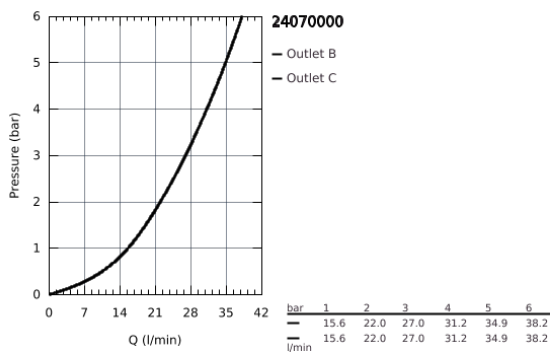

## 24 070 000 ALLURE SINGLE-LEVER MIXER WITH 2-WAY DIVERTER

### PRODUCT DESCRIPTION

- set for final installation for
- GROHE Rapido SmartBox 35 600/35 604
- **GROHE SilkMove** 46 mm ceramic cartridge
- **GROHE StarLight** chrome finish
- wall escutcheon with **GROHE FastFixation**  
(covered escutcheon- and shaft sealing, covered fixing)
- metal escutcheon, retroactively 6° adjustable
- metal lever
- automatic 2-way diverter
- flow performance:  
outlet B = 27 l/min, outlet C = 27 l/min
- **without roughing-in-set**