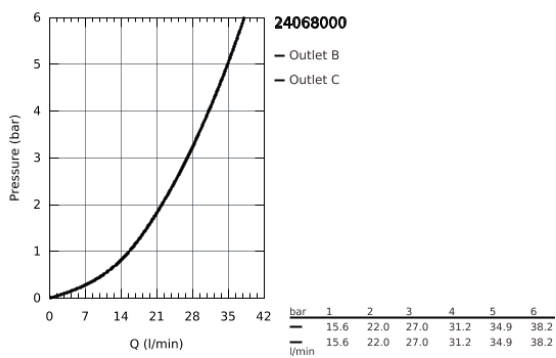

## 24 068 000 GRANDERA SINGLE-LEVER MIXER WITH 2-WAY DIVERTER

### PRODUCT DESCRIPTION

- set for final installation for
  - GROHE Rapido SmartBox 35 600/35 604
- **GROHE SilkMove** 46 mm ceramic cartridge
- **GROHE StarLight** chrome finish
- wall escutcheon with **GROHE FastFixation** (covered escutcheon- and shaft sealing, covered fixing)
- metal escutcheon, retroactively 6° adjustable
- metal lever
- automatic 2-way diverter
- flow performance:
  - outlet B = 27 l/min, outlet C = 27 l/min
- **without roughing-in-set**