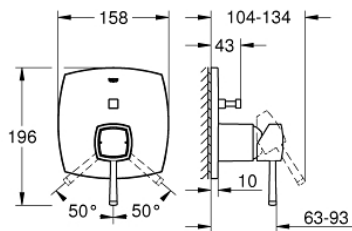

## 24 068 000 GRANDERA SINGLE-LEVER MIXER WITH 2-WAY DIVERTER

### PRODUCT DESCRIPTION

- set for final installation for
  - GROHE Rapido SmartBox 35 600/35 604
- **GROHE SilkMove** 46 mm ceramic cartridge
- **GROHE StarLight** chrome finish
- wall escutcheon with **GROHE FastFixation** (covered escutcheon- and shaft sealing, covered fixing)
- metal escutcheon, retroactively 6° adjustable
- metal lever
- automatic 2-way diverter
- flow performance:
  - outlet B = 27 l/min, outlet C = 27 l/min
- **without roughing-in-set**

### SPARE PARTS

- 1: Lever (Order-nr. 46833000)
- 2: escutcheon (Order-nr. 48433000)
- 3: mounting plate (Order-nr. 48438000)
- 4: cap (Order-nr. 48455000)
- 5: Cartridge (Order-nr. 46048000)
- 6: diverter (Order-nr. 48442000)
- 7: Sealing washer (Order-nr. 48360000)
- 8: non-return valves (Order-nr. 49085000)
- 9: Temperature limiter (Order-nr. 46308000)\*
- 10: Backflow protection combination (DIN-EN1717) (Order-nr. 14055000)\*