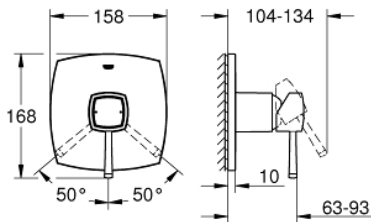

24 067 000 GRANDERA SINGLE-LEVER SHOWER MIXER TRIM

PRODUCT DESCRIPTION

- set for final installation for
- GROHE Rapido SmartBox 35 600/35 604
- **GROHE SilkMove** 46 mm ceramic cartridge
- **GROHE StarLight** chrome finish
- wall escutcheon with **GROHE FastFixation**
(covered escutcheon- and shaft sealing, covered fixing)
- metal escutcheon, retroactively 6° adjustable
- metal lever
- flow performance:
outlet B or C = 30 l/min
- **without roughing-in-set**

24 067 000 GRANDERA SINGLE-LEVER SHOWER MIXER TRIM

SPARE PARTS

- 1: Lever (Order-nr. 46833000)
 - 2: escutcheon (Order-nr. 48432000)
 - 3: mounting plate (Order-nr. 48441000)
 - 4: cap (Order-nr. 48455000)
 - 5: Cartridge (Order-nr. 46048000)
 - 6: Sealing washer (Order-nr. 48360000)
 - 7: Temperature limiter (Order-nr. 46308000)*
- * Optional accessories