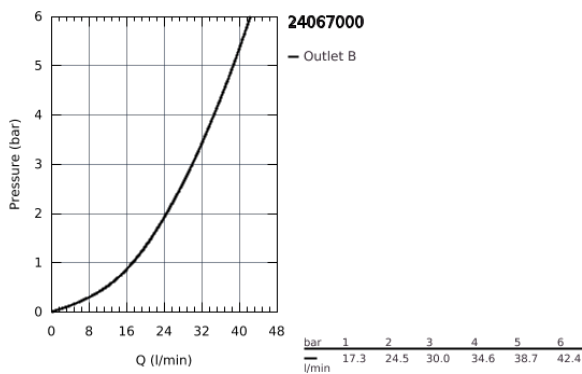

24 067 000 GRANDERA SINGLE-LEVER SHOWER MIXER TRIM

PRODUCT DESCRIPTION

- set for final installation for
- GROHE Rapido SmartBox 35 600/35 604
- **GROHE SilkMove** 46 mm ceramic cartridge
- **GROHE StarLight** chrome finish
- wall escutcheon with **GROHE FastFixation**
(covered escutcheon- and shaft sealing, covered fixing)
- metal escutcheon, retroactively 6° adjustable
- metal lever
- flow performance:
outlet B or C = 30 l/min
- **without roughing-in-set**

24 067 000 GRANDERA SINGLE-LEVER SHOWER MIXER TRIM

SPARE PARTS

- 1: Lever (Order-nr. 46833000)
 - 2: escutcheon (Order-nr. 48432000)
 - 3: mounting plate (Order-nr. 48441000)
 - 4: cap (Order-nr. 48455000)
 - 5: Cartridge (Order-nr. 46048000)
 - 6: Sealing washer (Order-nr. 48360000)
 - 7: Temperature limiter (Order-nr. 46308000)*
- * Optional accessories