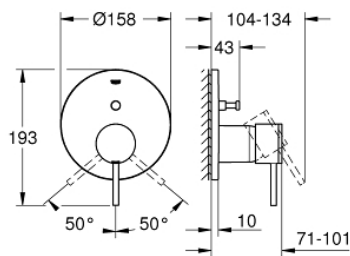

24 066 003 GROHE ATRIO SINGLE-LEVER MIXER WITH 2-WAY DIVERTER

PRODUCT DESCRIPTION

- set for final installation for
 - GROHE Rapido SmartBox 35 600/35 604
- **GROHE SilkMove** 46 mm ceramic cartridge
- **GROHE StarLight** chrome finish
- wall escutcheon with **GROHE FastFixation** (covered escutcheon- and shaft sealing, covered fixing)
- metal escutcheon, retroactively 6° adjustable
- metal lever
- automatic 2-way diverter
- flow performance:
 - outlet B = 27 l/min, outlet C = 27 l/min
- **without roughing-in-set**

24 066 003 GROHE ATRIO SINGLE-LEVER MIXER WITH 2-WAY DIVERTER

SPARE PARTS

- 1: Lever (Order-nr. 48443000)
 - 2: Escutcheon (Order-nr. 48429000)
 - 3: Mounting plate (Order-nr. 48440000)
 - 4: Shield for cross handle (Order-nr. 02693000)
 - 5: Diverter (Order-nr. 48442000)
 - 6: Cartridge (Order-nr. 46048000)
 - 7: Non-return valve (Order-nr. 49085000)
 - 8: Sealing washer (Order-nr. 48360000)
 - 9: Temperature limiter (Order-nr. 46308000)*
 - 10: Backflow protection combination (DIN-EN1717) (Order-nr. 14055000)*
 - 11: Universal extension set single-lever mixers, 25 mm (Order-nr. 14056000)*
 - 12: Diverter (Order-nr. 48444000)*
 - 13: Universal extension set single-lever mixers, 50 mm (Order-nr. 14057000)*
 - 14: Diverter (Order-nr. 48445000)*
- * Optional accessories