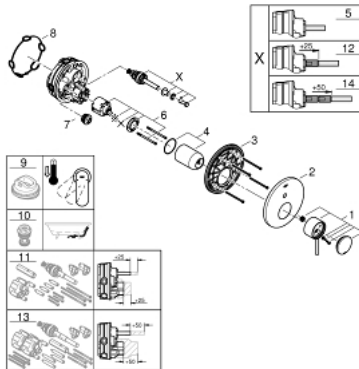

24 066 003 GROHE ATRIO SINGLE-LEVER MIXER WITH 2-WAY DIVERTER

PRODUCT DESCRIPTION

- set for final installation for
 - GROHE Rapido SmartBox 35 600/35 604
- **GROHE SilkMove** 46 mm ceramic cartridge
- **GROHE StarLight** chrome finish
- wall escutcheon with **GROHE FastFixation** (covered escutcheon- and shaft sealing, covered fixing)
- metal escutcheon, retroactively 6° adjustable
- metal lever
- automatic 2-way diverter
- flow performance:
 - outlet B = 27 l/min, outlet C = 27 l/min
- **without roughing-in-set**

24 066 003 GROHE ATRIO SINGLE-LEVER MIXER WITH 2-WAY DIVERTER

SPARE PARTS

- 1: Lever (Order-nr. 48443000)
 - 2: Escutcheon (Order-nr. 48429000)
 - 3: Mounting plate (Order-nr. 48440000)
 - 4: Shield for cross handle (Order-nr. 02693000)
 - 5: Diverter (Order-nr. 48442000)
 - 6: Cartridge (Order-nr. 46048000)
 - 7: Non-return valve (Order-nr. 49085000)
 - 8: Sealing washer (Order-nr. 48360000)
 - 9: Temperature limiter (Order-nr. 46308000)*
 - 10: Backflow protection combination (DIN-EN1717) (Order-nr. 14055000)*
 - 11: Universal extension set single-lever mixers, 25 mm (Order-nr. 14056000)*
 - 12: Diverter (Order-nr. 48444000)*
 - 13: Universal extension set single-lever mixers, 50 mm (Order-nr. 14057000)*
 - 14: Diverter (Order-nr. 48445000)*
- * Optional accessories