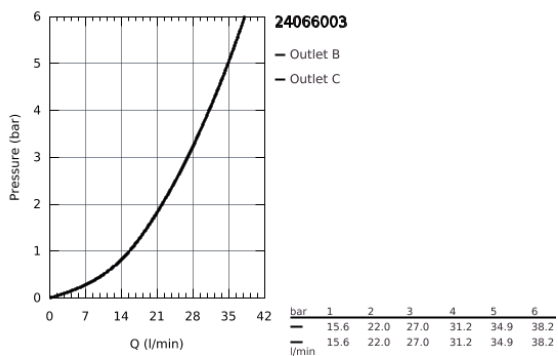

24 066 003 GROHE ATRIO SINGLE-LEVER MIXER WITH 2-WAY DIVERTER

PRODUCT DESCRIPTION

- set for final installation for
 - GROHE Rapido SmartBox 35 600/35 604
- **GROHE SilkMove** 46 mm ceramic cartridge
- **GROHE StarLight** chrome finish
- wall escutcheon with **GROHE FastFixation** (covered escutcheon- and shaft sealing, covered fixing)
- metal escutcheon, retroactively 6° adjustable
- metal lever
- automatic 2-way diverter
- flow performance:
 - outlet B = 27 l/min, outlet C = 27 l/min
- **without roughing-in-set**