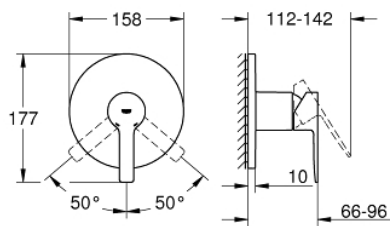

24 063 001 LINEARE SINGLE-LEVER SHOWER MIXER TRIM

PRODUCT DESCRIPTION

- set for final installation for
- GROHE Rapido SmartBox 35 600/35 604
- **GROHE SilkMove** 46 mm ceramic cartridge
- **GROHE StarLight** chrome finish
- wall escutcheon with **GROHE FastFixation**
(covered escutcheon- and shaft sealing, covered fixing)
- metal escutcheon, retroactively 6° adjustable
- metal lever
- flow performance:
outlet B or C = 30 l/min
- **without roughing-in-set**

24 063 001 LINEARE SINGLE-LEVER SHOWER MIXER TRIM

SPARE PARTS

- 1: Lever (Order-nr. 46988000)
 - 2: Escutcheon (Order-nr. 48428000)
 - 3: Mounting plate (Order-nr. 48439000)
 - 4: Shield for cross handle (Order-nr. 09038000)
 - 5: Cartridge (Order-nr. 46048000)
 - 6: Sealing washer (Order-nr. 48360000)
 - 7: Temperature limiter (Order-nr. 46375000)*
 - 8: Universal extension set single-lever mixers, 25 mm (Order-nr. 14056000)*
 - 9: Universal extension set single-lever mixers, 50 mm (Order-nr. 14057000)*
- * Optional accessories