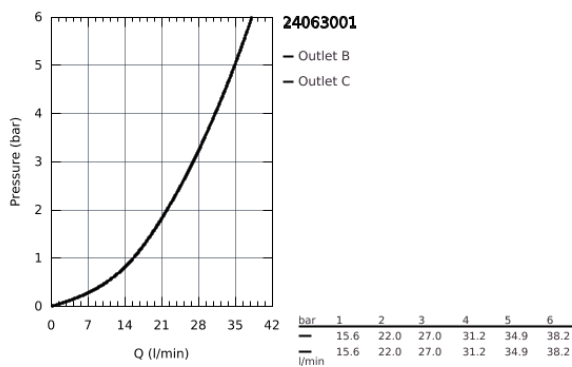

24 063 001 LINEARE SINGLE-LEVER SHOWER MIXER TRIM

PRODUCT DESCRIPTION

- set for final installation for
- GROHE Rapido SmartBox 35 600/35 604
- **GROHE SilkMove** 46 mm ceramic cartridge
- **GROHE StarLight** chrome finish
- wall escutcheon with **GROHE FastFixation**
(covered escutcheon- and shaft sealing, covered fixing)
- metal escutcheon, retroactively 6° adjustable
- metal lever
- flow performance:
outlet B or C = 30 l/min
- **without roughing-in-set**

24 063 001 LINEARE SINGLE-LEVER SHOWER MIXER TRIM

SPARE PARTS

- 1: Lever (Order-nr. 46988000)
 - 2: Escutcheon (Order-nr. 48428000)
 - 3: Mounting plate (Order-nr. 48439000)
 - 4: Shield for cross handle (Order-nr. 09038000)
 - 5: Cartridge (Order-nr. 46048000)
 - 6: Sealing washer (Order-nr. 48360000)
 - 7: Temperature limiter (Order-nr. 46375000)*
 - 8: Universal extension set single-lever mixers, 25 mm (Order-nr. 14056000)*
 - 9: Universal extension set single-lever mixers, 50 mm (Order-nr. 14057000)*
- * Optional accessories