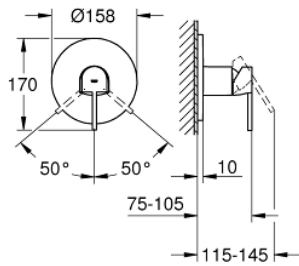

24 059 003 SINGLE-LEVER SHOWER MIXER TRIM

PRODUCT DESCRIPTION

- set for final installation for
- GROHE Rapido SmartBox 35 600/35 604
- **GROHE SilkMove** 46 mm ceramic cartridge
- **GROHE StarLight** chrome finish
- wall escutcheon with **GROHE FastFixation**
(covered escutcheon- and shaft sealing, covered fixing)
- metal escutcheon, retroactively 6° adjustable
- metal lever
- flow performance:
outlet B or C = 30 l/min
- **without roughing-in-set**

24 059 003 SINGLE-LEVER SHOWER MIXER TRIM

SPARE PARTS

- 1: Lever (Order-nr. 48496000)
 - 2: Escutcheon (Order-nr. 49116000)
 - 3: Mounting plate (Order-nr. 48441000)
 - 4: Shield for cross handle (Order-nr. 48495000)
 - 5: Cartridge (Order-nr. 46048000)
 - 6: Sealing washer (Order-nr. 48360000)
 - 7: Temperature limiter (Order-nr. 46375000)*
 - 8: Backflow protection combination (DIN-EN1717) (Order-nr. 14055000)*
 - 9: Universal extension set single-lever mixers, 25 mm (Order-nr. 14056000)*
 - 10: Universal extension set single-lever mixers, 50 mm (Order-nr. 14057000)*
- * Optional accessories