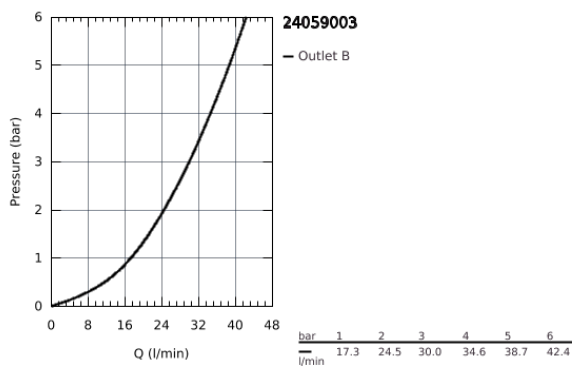

24 059 003 SINGLE-LEVER SHOWER MIXER TRIM

PRODUCT DESCRIPTION

- set for final installation for
- GROHE Rapido SmartBox 35 600/35 604
- **GROHE SilkMove** 46 mm ceramic cartridge
- **GROHE StarLight** chrome finish
- wall escutcheon with **GROHE FastFixation**
(covered escutcheon- and shaft sealing, covered fixing)
- metal escutcheon, retroactively 6° adjustable
- metal lever
- flow performance:
outlet B or C = 30 l/min
- **without roughing-in-set**

24 059 003 SINGLE-LEVER SHOWER MIXER TRIM

SPARE PARTS

- 1: Lever (Order-nr. 48496000)
 - 2: Escutcheon (Order-nr. 49116000)
 - 3: Mounting plate (Order-nr. 48441000)
 - 4: Shield for cross handle (Order-nr. 48495000)
 - 5: Cartridge (Order-nr. 46048000)
 - 6: Sealing washer (Order-nr. 48360000)
 - 7: Temperature limiter (Order-nr. 46375000)*
 - 8: Backflow protection combination (DIN-EN1717) (Order-nr. 14055000)*
 - 9: Universal extension set single-lever mixers, 25 mm (Order-nr. 14056000)*
 - 10: Universal extension set single-lever mixers, 50 mm (Order-nr. 14057000)*
- * Optional accessories