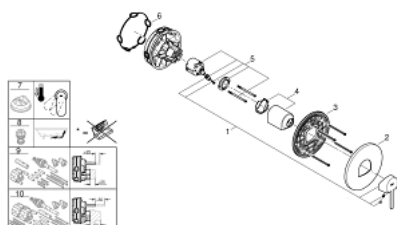

24 059 003 SINGLE-LEVER SHOWER MIXER TRIM

PRODUCT DESCRIPTION

- set for final installation for
- GROHE Rapido SmartBox 35 600/35 604
- **GROHE SilkMove** 46 mm ceramic cartridge
- **GROHE StarLight** chrome finish
- wall escutcheon with **GROHE FastFixation**
(covered escutcheon- and shaft sealing, covered fixing)
- metal escutcheon, retroactively 6° adjustable
- metal lever
- flow performance:
outlet B or C = 30 l/min
- **without roughing-in-set**

24 059 003 SINGLE-LEVER SHOWER MIXER TRIM

SPARE PARTS

- 1: Lever (Order-nr. 48496000)
 - 2: Escutcheon (Order-nr. 49116000)
 - 3: Mounting plate (Order-nr. 48441000)
 - 4: Shield for cross handle (Order-nr. 48495000)
 - 5: Cartridge (Order-nr. 46048000)
 - 6: Sealing washer (Order-nr. 48360000)
 - 7: Temperature limiter (Order-nr. 46375000)*
 - 8: Backflow protection combination (DIN-EN1717) (Order-nr. 14055000)*
 - 9: Universal extension set single-lever mixers, 25 mm (Order-nr. 14056000)*
 - 10: Universal extension set single-lever mixers, 50 mm (Order-nr. 14057000)*
- * Optional accessories