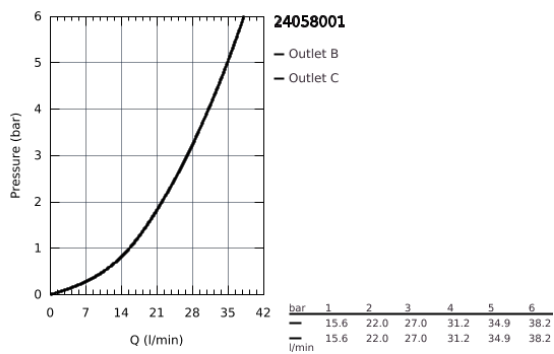

24 058 001 ESSENCE SINGLE-LEVER MIXER WITH 2-WAY DIVERTER

PRODUCT DESCRIPTION

- set for final installation for
- GROHE Rapido SmartBox 35 600/35 604
- **GROHE SilkMove** 46 mm ceramic cartridge
- **GROHE StarLight** chrome finish
- wall escutcheon with **GROHE FastFixation**
(covered escutcheon- and shaft sealing, covered fixing)
- metal escutcheon, retroactively 6° adjustable
- metal lever
- automatic 2-way diverter
- flow performance:
outlet B = 27 l/min, outlet C = 27 l/min
- **without roughing-in-set**

24 058 001 ESSENCE SINGLE-LEVER MIXER WITH 2-WAY DIVERTER

SPARE PARTS

- 1: Lever (Order-nr. 46915000)
 - 2: Escutcheon (Order-nr. 48429000)
 - 3: Mounting plate (Order-nr. 48440000)
 - 4: Shield for cross handle (Order-nr. 02693000)
 - 5: Diverter (Order-nr. 48442000)
 - 6: Cartridge (Order-nr. 46048000)
 - 7: Non-return valve (Order-nr. 49085000)
 - 8: Sealing washer (Order-nr. 48360000)
 - 9: Temperature limiter (Order-nr. 46308000)*
 - 10: Backflow protection combination (DIN-EN1717) (Order-nr. 14055000)*
 - 11: Universal extension set single-lever mixers, 25 mm (Order-nr. 14056000)*
 - 12: Diverter (Order-nr. 48444000)*
 - 13: Universal extension set single-lever mixers, 50 mm (Order-nr. 14057000)*
 - 14: Diverter (Order-nr. 48445000)*
- * Optional accessories