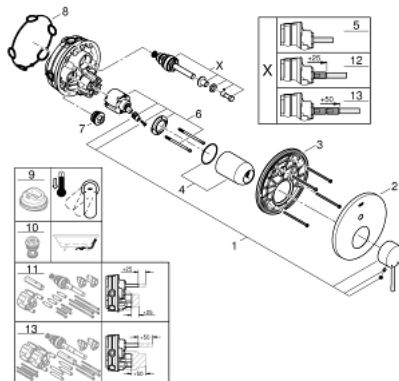

24 058 001 ESSENCE SINGLE-LEVER MIXER WITH 2-WAY DIVERTER

PRODUCT DESCRIPTION

- set for final installation for
- GROHE Rapido SmartBox 35 600/35 604
- **GROHE SilkMove** 46 mm ceramic cartridge
- **GROHE StarLight** chrome finish
- wall escutcheon with **GROHE FastFixation**
(covered escutcheon- and shaft sealing, covered fixing)
- metal escutcheon, retroactively 6° adjustable
- metal lever
- automatic 2-way diverter
- flow performance:
outlet B = 27 l/min, outlet C = 27 l/min
- **without roughing-in-set**

24 058 001 ESSENCE SINGLE-LEVER MIXER WITH 2-WAY DIVERTER

SPARE PARTS

- 1: Lever (Order-nr. 46915000)
 - 2: Escutcheon (Order-nr. 48429000)
 - 3: Mounting plate (Order-nr. 48440000)
 - 4: Shield for cross handle (Order-nr. 02693000)
 - 5: Diverter (Order-nr. 48442000)
 - 6: Cartridge (Order-nr. 46048000)
 - 7: Non-return valve (Order-nr. 49085000)
 - 8: Sealing washer (Order-nr. 48360000)
 - 9: Temperature limiter (Order-nr. 46308000)*
 - 10: Backflow protection combination (DIN-EN1717) (Order-nr. 14055000)*
 - 11: Universal extension set single-lever mixers, 25 mm (Order-nr. 14056000)*
 - 12: Diverter (Order-nr. 48444000)*
 - 13: Universal extension set single-lever mixers, 50 mm (Order-nr. 14057000)*
 - 14: Diverter (Order-nr. 48445000)*
- * Optional accessories