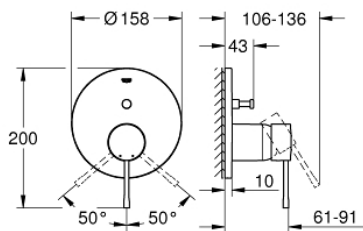

24 058 001 ESSENCE SINGLE-LEVER MIXER WITH 2-WAY DIVERTER

PRODUCT DESCRIPTION

- set for final installation for
- GROHE Rapido SmartBox 35 600/35 604
- **GROHE SilkMove** 46 mm ceramic cartridge
- **GROHE StarLight** chrome finish
- wall escutcheon with **GROHE FastFixation**
(covered escutcheon- and shaft sealing, covered fixing)
- metal escutcheon, retroactively 6° adjustable
- metal lever
- automatic 2-way diverter
- flow performance:
outlet B = 27 l/min, outlet C = 27 l/min
- **without roughing-in-set**

24 058 001 ESSENCE SINGLE-LEVER MIXER WITH 2-WAY DIVERTER

SPARE PARTS

- 1: Lever (Order-nr. 46915000)
 - 2: Escutcheon (Order-nr. 48429000)
 - 3: Mounting plate (Order-nr. 48440000)
 - 4: Shield for cross handle (Order-nr. 02693000)
 - 5: Diverter (Order-nr. 48442000)
 - 6: Cartridge (Order-nr. 46048000)
 - 7: Non-return valve (Order-nr. 49085000)
 - 8: Sealing washer (Order-nr. 48360000)
 - 9: Temperature limiter (Order-nr. 46308000)*
 - 10: Backflow protection combination (DIN-EN1717) (Order-nr. 14055000)*
 - 11: Universal extension set single-lever mixers, 25 mm (Order-nr. 14056000)*
 - 12: Diverter (Order-nr. 48444000)*
 - 13: Universal extension set single-lever mixers, 50 mm (Order-nr. 14057000)*
 - 14: Diverter (Order-nr. 48445000)*
- * Optional accessories