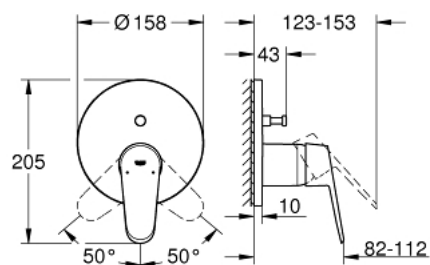

24 056 002 EURODISC COSMOPOLITAN SINGLE-LEVER MIXER WITH 2-WAY DIVERTER

PRODUCT DESCRIPTION

- final installation set for
- GROHE Rapido SmartBox (35 600/35 604)
- **GROHE SilkMove** 46 mm ceramic cartridge
- **GROHE StarLight** chrome finish
- **GROHE FastFixation** escutcheon with covered shaft sealing and covered fixing
- metal escutcheon, retroactively 6° adjustable
- metal lever
- **automatic 2-way diverter**
- flow performance:
 - outlet B = 27 l/min, outlet C = 27 l/min
- without floor installation plate

24 056 002 EURODISC COSMOPOLITAN SINGLE-LEVER MIXER WITH 2-WAY DIVERTER

UNITS PER PACKAGE

- 1: Lever (Order-nr. 46743000)
 - 2: Escutcheon (Order-nr. 48429000)
 - 3: Mounting plate (Order-nr. 48440000)
 - 4: Shield (Order-nr. 02693000)
 - 5: Diverter (Order-nr. 48442000)
 - 6: Cartridge (Order-nr. 46048000)
 - 7: Non-return valve (Order-nr. 49085000)
 - 8: Ball seal dia. 9x6.8 mm (Order-nr. 48360000)
 - 9: Temperature limiter (Order-nr. 46308000)*
 - 10: Backflow protection combination (EN1717) (Order-nr. 14055000)*
 - 11: Universal extension set single-lever mixers, 25 mm
(Order-nr. 14056000)*
 - 12: Diverter (Order-nr. 48444000)*
 - 13: Universal extension set single-lever mixers, 50 mm (Order-nr. 14057000)*
 - 14: Diverter (Order-nr. 48445000)*
- * Optional accessories