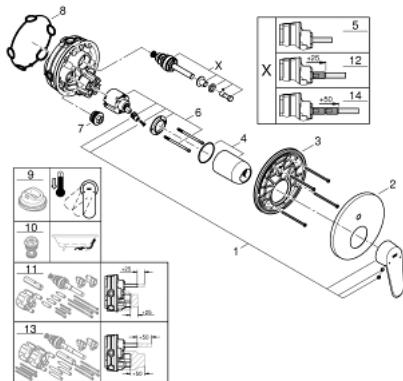

24 056 002 EURODISC COSMOPOLITAN SINGLE-LEVER MIXER WITH 2-WAY DIVERTER

PRODUCT DESCRIPTION

- final installation set for
- GROHE Rapido SmartBox (35 600/35 604)
- **GROHE SilkMove** 46 mm ceramic cartridge
- **GROHE StarLight** chrome finish
- **GROHE FastFixation** escutcheon with covered shaft sealing and covered fixing
- metal escutcheon, retroactively 6° adjustable
- metal lever
- **automatic 2-way diverter**
- flow performance:
 - outlet B = 27 l/min, outlet C = 27 l/min
- without floor installation plate

24 056 002 EURODISC COSMOPOLITAN SINGLE-LEVER MIXER WITH 2-WAY DIVERTER

UNITS PER PACKAGE

- 1: Lever (Order-nr. 46743000)
 - 2: Escutcheon (Order-nr. 48429000)
 - 3: Mounting plate (Order-nr. 48440000)
 - 4: Shield (Order-nr. 02693000)
 - 5: Diverter (Order-nr. 48442000)
 - 6: Cartridge (Order-nr. 46048000)
 - 7: Non-return valve (Order-nr. 49085000)
 - 8: Ball seal dia. 9x6.8 mm (Order-nr. 48360000)
 - 9: Temperature limiter (Order-nr. 46308000)*
 - 10: Backflow protection combination (EN1717) (Order-nr. 14055000)*
 - 11: Universal extension set single-lever mixers, 25 mm
(Order-nr. 14056000)*
 - 12: Diverter (Order-nr. 48444000)*
 - 13: Universal extension set single-lever mixers, 50 mm (Order-nr. 14057000)*
 - 14: Diverter (Order-nr. 48445000)*
- * Optional accessories