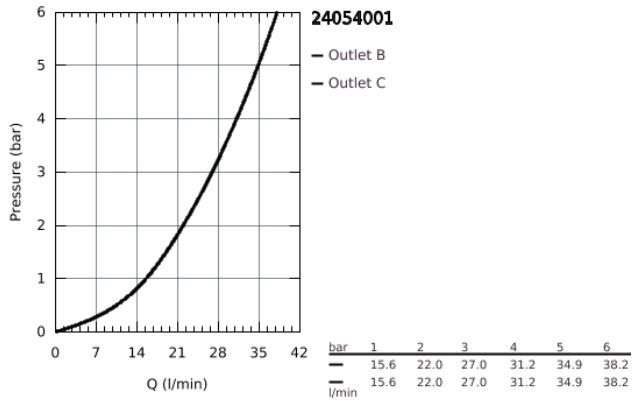

24 054 001 **CONCETTO SINGLE-LEVER MIXER WITH 2-WAY DIVERTER**

PRODUCT DESCRIPTION

- set for final installation for
- GROHE Rapido SmartBox 35 600/35 604
- **GROHE SilkMove** 46 mm ceramic cartridge
- **GROHE StarLight** chrome finish
- wall escutcheon with **GROHE FastFixation**
(covered escutcheon- and shaft sealing, covered fixing)
- metal escutcheon, retroactively 6° adjustable
- metal lever
- automatic 2-way diverter
- flow performance:
outlet B = 27 l/min, outlet C = 27 l/min
- **without roughing-in-set**

24 054 001 **CONCETTO SINGLE-LEVER MIXER WITH 2-WAY DIVERTER**

24 054 001 **CONCETTO SINGLE-LEVER MIXER WITH 2-WAY DIVERTER**

SPARE PARTS

- 1: Lever (Order-nr. 46723000)
- 2: Escutcheon (Order-nr. 48429000)
- 3: Mounting plate (Order-nr. 48440000)
- 4: Shield for cross handle (Order-nr. 06874000)
- 5: Diverter (Order-nr. 48442000)
- 6: Cartridge (Order-nr. 46048000)
- 7: Non-return valve (Order-nr. 49085000)
- 8: Sealing washer (Order-nr. 48360000)
- 9: Temperature limiter (Order-nr. 46375000)*
- 10: Backflow protection combination (DIN-EN1717) (Order-nr. 14055000)*
- 11: Universal extension set single-lever mixers, 25 mm (Order-nr. 14056000)*
- 12: Diverter (Order-nr. 48444000)*
- 13: Universal extension set single-lever mixers, 50 mm (Order-nr. 14057000)*
- 14: Diverter (Order-nr. 48445000)*
- * Optional accessories