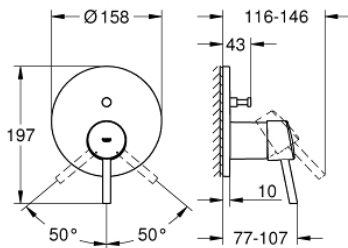

24 054 001 **CONCETTO SINGLE-LEVER MIXER WITH 2-WAY DIVERTER**

PRODUCT DESCRIPTION

- set for final installation for
- GROHE Rapido SmartBox 35 600/35 604
- **GROHE SilkMove** 46 mm ceramic cartridge
- **GROHE StarLight** chrome finish
- wall escutcheon with **GROHE FastFixation**
(covered escutcheon- and shaft sealing, covered fixing)
- metal escutcheon, retroactively 6° adjustable
- metal lever
- automatic 2-way diverter
- flow performance:
outlet B = 27 l/min, outlet C = 27 l/min
- **without roughing-in-set**

24 054 001 **CONCETTO SINGLE-LEVER MIXER WITH 2-WAY DIVERTER**

24 054 001 **CONCETTO SINGLE-LEVER MIXER WITH 2-WAY DIVERTER**

SPARE PARTS

- 1: Lever (Order-nr. 46723000)
- 2: Escutcheon (Order-nr. 48429000)
- 3: Mounting plate (Order-nr. 48440000)
- 4: Shield for cross handle (Order-nr. 06874000)
- 5: Diverter (Order-nr. 48442000)
- 6: Cartridge (Order-nr. 46048000)
- 7: Non-return valve (Order-nr. 49085000)
- 8: Sealing washer (Order-nr. 48360000)
- 9: Temperature limiter (Order-nr. 46375000)*
- 10: Backflow protection combination (DIN-EN1717) (Order-nr. 14055000)*
- 11: Universal extension set single-lever mixers, 25 mm (Order-nr. 14056000)*
- 12: Diverter (Order-nr. 48444000)*
- 13: Universal extension set single-lever mixers, 50 mm (Order-nr. 14057000)*
- 14: Diverter (Order-nr. 48445000)*
- * Optional accessories