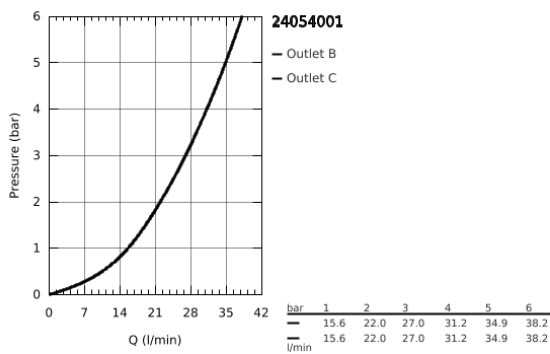

24 054 001 **CONCETTO SINGLE-LEVER MIXER WITH 2-WAY DIVERTER**

PRODUCT DESCRIPTION

- set for final installation for
- GROHE Rapido SmartBox 35 600/35 604
- **GROHE SilkMove** 46 mm ceramic cartridge
- **GROHE StarLight** chrome finish
- wall escutcheon with **GROHE FastFixation**
(covered escutcheon- and shaft sealing, covered fixing)
- metal escutcheon, retroactively 6° adjustable
- metal lever
- automatic 2-way diverter
- flow performance:
outlet B = 27 l/min, outlet C = 27 l/min
- **without roughing-in-set**

24 054 001 **CONCETTO SINGLE-LEVER MIXER WITH 2-WAY DIVERTER**

24 054 001 **CONCETTO SINGLE-LEVER MIXER WITH 2-WAY DIVERTER**

SPARE PARTS

- 1: Lever (Order-nr. 46723000)
- 2: Escutcheon (Order-nr. 48429000)
- 3: Mounting plate (Order-nr. 48440000)
- 4: Shield for cross handle (Order-nr. 06874000)
- 5: Diverter (Order-nr. 48442000)
- 6: Cartridge (Order-nr. 46048000)
- 7: Non-return valve (Order-nr. 49085000)
- 8: Sealing washer (Order-nr. 48360000)
- 9: Temperature limiter (Order-nr. 46375000)*
- 10: Backflow protection combination (DIN-EN1717) (Order-nr. 14055000)*
- 11: Universal extension set single-lever mixers, 25 mm (Order-nr. 14056000)*
- 12: Diverter (Order-nr. 48444000)*
- 13: Universal extension set single-lever mixers, 50 mm (Order-nr. 14057000)*
- 14: Diverter (Order-nr. 48445000)*
- * Optional accessories