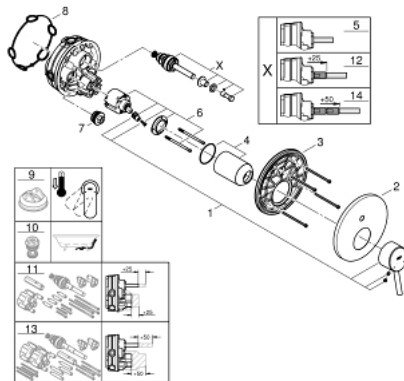

24 054 001 **CONCETTO SINGLE-LEVER MIXER WITH 2-WAY DIVERTER**

PRODUCT DESCRIPTION

- set for final installation for
- GROHE Rapido SmartBox 35 600/35 604
- **GROHE SilkMove** 46 mm ceramic cartridge
- **GROHE StarLight** chrome finish
- wall escutcheon with **GROHE FastFixation**
(covered escutcheon- and shaft sealing, covered fixing)
- metal escutcheon, retroactively 6° adjustable
- metal lever
- automatic 2-way diverter
- flow performance:
outlet B = 27 l/min, outlet C = 27 l/min
- **without roughing-in-set**

24 054 001 **CONCETTO SINGLE-LEVER MIXER WITH 2-WAY DIVERTER**

24 054 001 **CONCETTO SINGLE-LEVER MIXER WITH 2-WAY DIVERTER**

SPARE PARTS

- 1: Lever (Order-nr. 46723000)
- 2: Escutcheon (Order-nr. 48429000)
- 3: Mounting plate (Order-nr. 48440000)
- 4: Shield for cross handle (Order-nr. 06874000)
- 5: Diverter (Order-nr. 48442000)
- 6: Cartridge (Order-nr. 46048000)
- 7: Non-return valve (Order-nr. 49085000)
- 8: Sealing washer (Order-nr. 48360000)
- 9: Temperature limiter (Order-nr. 46375000)*
- 10: Backflow protection combination (DIN-EN1717) (Order-nr. 14055000)*
- 11: Universal extension set single-lever mixers, 25 mm (Order-nr. 14056000)*
- 12: Diverter (Order-nr. 48444000)*
- 13: Universal extension set single-lever mixers, 50 mm (Order-nr. 14057000)*
- 14: Diverter (Order-nr. 48445000)*
- * Optional accessories