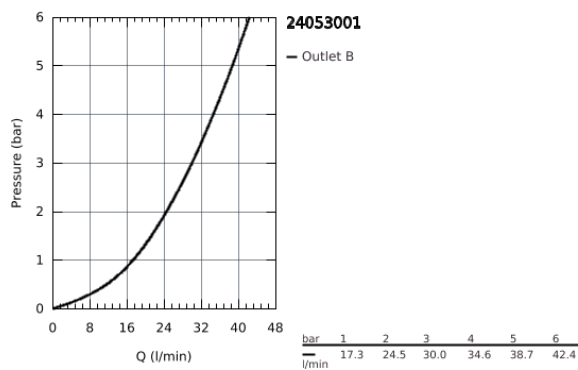

## 24 053 001 **CONCETTO SINGLE-LEVER SHOWER MIXER TRIM**

### PRODUCT DESCRIPTION

- set for final installation for
- GROHE Rapido SmartBox 35 600/35 604
- **GROHE SilkMove** 46 mm ceramic cartridge
- **GROHE StarLight** chrome finish
- wall escutcheon with **GROHE FastFixation**  
(covered escutcheon- and shaft sealing, covered fixing)
- metal escutcheon, retroactively 6° adjustable
- metal lever
- flow performance:  
outlet B or C = 30 l/min
- **without roughing-in-set**