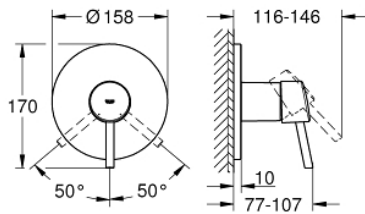

## 24 053 001 **CONCETTO SINGLE-LEVER SHOWER MIXER TRIM**

### PRODUCT DESCRIPTION

- set for final installation for
- GROHE Rapido SmartBox 35 600/35 604
- **GROHE SilkMove** 46 mm ceramic cartridge
- **GROHE StarLight** chrome finish
- wall escutcheon with **GROHE FastFixation**  
(covered escutcheon- and shaft sealing, covered fixing)
- metal escutcheon, retroactively 6° adjustable
- metal lever
- flow performance:  
outlet B or C = 30 l/min
- **without roughing-in-set**

### SPARE PARTS

- 1: Lever (Order-nr. 46723000)
  - 2: Escutcheon (Order-nr. 48428000)
  - 3: Mounting plate (Order-nr. 48439000)
  - 4: Shield for cross handle (Order-nr. 06874000)
  - 5: Cartridge (Order-nr. 46048000)
  - 6: Sealing washer (Order-nr. 48360000)
  - 7: Temperature limiter (Order-nr. 46375000)\*
  - 8: Universal extension set single-lever mixers, 25 mm (Order-nr. 14056000)\*
  - 9: Universal extension set single-lever mixers, 50 mm (Order-nr. 14057000)\*
- \* Optional accessories