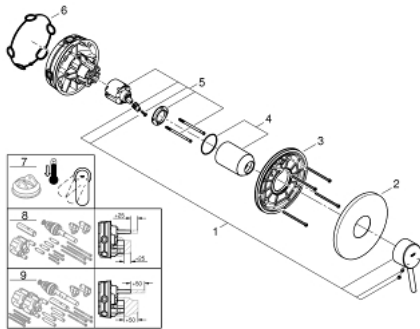

## 24 053 001 **CONCETTO SINGLE-LEVER SHOWER MIXER TRIM**

### PRODUCT DESCRIPTION

- set for final installation for
- GROHE Rapido SmartBox 35 600/35 604
- **GROHE SilkMove** 46 mm ceramic cartridge
- **GROHE StarLight** chrome finish
- wall escutcheon with **GROHE FastFixation**  
(covered escutcheon- and shaft sealing, covered fixing)
- metal escutcheon, retroactively 6° adjustable
- metal lever
- flow performance:  
outlet B or C = 30 l/min
- **without roughing-in-set**

### SPARE PARTS

- 1: Lever (Order-nr. 46723000)
  - 2: Escutcheon (Order-nr. 48428000)
  - 3: Mounting plate (Order-nr. 48439000)
  - 4: Shield for cross handle (Order-nr. 06874000)
  - 5: Cartridge (Order-nr. 46048000)
  - 6: Sealing washer (Order-nr. 48360000)
  - 7: Temperature limiter (Order-nr. 46375000)\*
  - 8: Universal extension set single-lever mixers, 25 mm (Order-nr. 14056000)\*
  - 9: Universal extension set single-lever mixers, 50 mm (Order-nr. 14057000)\*
- \* Optional accessories