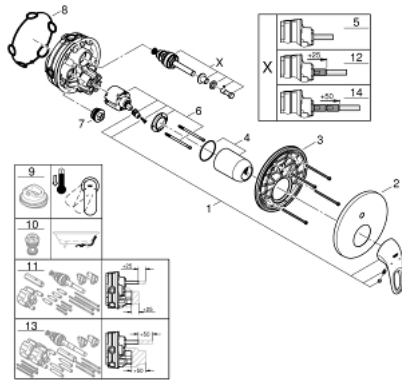

24 049 003 EUROSTYLE SINGLE-LEVER MIXER WITH 2-WAY DIVERTER

PRODUCT DESCRIPTION

- set for final installation for
- GROHE Rapido SmartBox 35 600/35 604
- **GROHE SilkMove** 46 mm ceramic cartridge
- **GROHE StarLight** chrome finish
- wall escutcheon with **GROHE FastFixation**
(covered escutcheon- and shaft sealing, covered fixing)
- metal escutcheon, retroactively 6° adjustable
- metal lever
- automatic 2-way diverter
- flow performance:
outlet B = 27 l/min, outlet C = 27 l/min
- **without roughing-in-set**

24 049 003 EUROSTYLE SINGLE-LEVER MIXER WITH 2-WAY DIVERTER

24 049 003 EUROSTYLE SINGLE-LEVER MIXER WITH 2-WAY DIVERTER

SPARE PARTS

- 1: Lever (Order-nr. 46940000)
 - 2: Escutcheon (Order-nr. 48429000)
 - 3: Mounting plate (Order-nr. 48440000)
 - 4: Shield for cross handle (Order-nr. 02693000)
 - 5: Diverter (Order-nr. 48442000)
 - 6: Cartridge (Order-nr. 46048000)
 - 7: Non-return valve (Order-nr. 49085000)
 - 8: Sealing washer (Order-nr. 48360000)
 - 9: Temperature limiter (Order-nr. 46308000)*
 - 10: Backflow protection combination (DIN-EN1717) (Order-nr. 14055000)*
 - 11: Universal extension set single-lever mixers, 25 mm (Order-nr. 14056000)*
 - 12: Diverter (Order-nr. 48444000)*
 - 13: Universal extension set single-lever mixers, 50 mm (Order-nr. 14057000)*
 - 14: Diverter (Order-nr. 48445000)*
- * Optional accessories