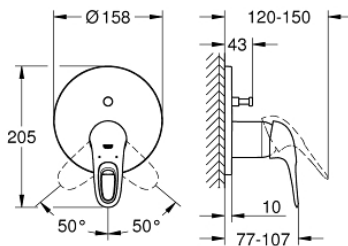

24 049 003 EUROSTYLE SINGLE-LEVER MIXER WITH 2-WAY DIVERTER

PRODUCT DESCRIPTION

- set for final installation for
- GROHE Rapido SmartBox 35 600/35 604
- **GROHE SilkMove** 46 mm ceramic cartridge
- **GROHE StarLight** chrome finish
- wall escutcheon with **GROHE FastFixation**
(covered escutcheon- and shaft sealing, covered fixing)
- metal escutcheon, retroactively 6° adjustable
- metal lever
- automatic 2-way diverter
- flow performance:
outlet B = 27 l/min, outlet C = 27 l/min
- **without roughing-in-set**

24 049 003 EUROSTYLE SINGLE-LEVER MIXER WITH 2-WAY DIVERTER

24 049 003 EUROSTYLE SINGLE-LEVER MIXER WITH 2-WAY DIVERTER

SPARE PARTS

- 1: Lever (Order-nr. 46940000)
 - 2: Escutcheon (Order-nr. 48429000)
 - 3: Mounting plate (Order-nr. 48440000)
 - 4: Shield for cross handle (Order-nr. 02693000)
 - 5: Diverter (Order-nr. 48442000)
 - 6: Cartridge (Order-nr. 46048000)
 - 7: Non-return valve (Order-nr. 49085000)
 - 8: Sealing washer (Order-nr. 48360000)
 - 9: Temperature limiter (Order-nr. 46308000)*
 - 10: Backflow protection combination (DIN-EN1717) (Order-nr. 14055000)*
 - 11: Universal extension set single-lever mixers, 25 mm (Order-nr. 14056000)*
 - 12: Diverter (Order-nr. 48444000)*
 - 13: Universal extension set single-lever mixers, 50 mm (Order-nr. 14057000)*
 - 14: Diverter (Order-nr. 48445000)*
- * Optional accessories