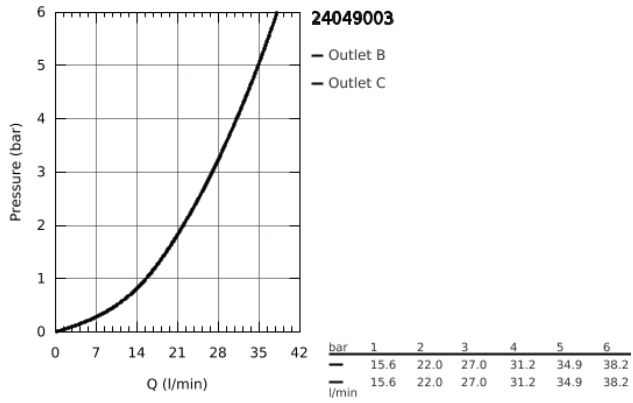

24 049 003 EUROSTYLE SINGLE-LEVER MIXER WITH 2-WAY DIVERTER

PRODUCT DESCRIPTION

- set for final installation for
- GROHE Rapido SmartBox 35 600/35 604
- **GROHE SilkMove** 46 mm ceramic cartridge
- **GROHE StarLight** chrome finish
- wall escutcheon with **GROHE FastFixation**
(covered escutcheon- and shaft sealing, covered fixing)
- metal escutcheon, retroactively 6° adjustable
- metal lever
- automatic 2-way diverter
- flow performance:
outlet B = 27 l/min, outlet C = 27 l/min
- **without roughing-in-set**

24 049 003 EUROSTYLE SINGLE-LEVER MIXER WITH 2-WAY DIVERTER

24 049 003 EUROSTYLE SINGLE-LEVER MIXER WITH 2-WAY DIVERTER

SPARE PARTS

- 1: Lever (Order-nr. 46940000)
 - 2: Escutcheon (Order-nr. 48429000)
 - 3: Mounting plate (Order-nr. 48440000)
 - 4: Shield for cross handle (Order-nr. 02693000)
 - 5: Diverter (Order-nr. 48442000)
 - 6: Cartridge (Order-nr. 46048000)
 - 7: Non-return valve (Order-nr. 49085000)
 - 8: Sealing washer (Order-nr. 48360000)
 - 9: Temperature limiter (Order-nr. 46308000)*
 - 10: Backflow protection combination (DIN-EN1717) (Order-nr. 14055000)*
 - 11: Universal extension set single-lever mixers, 25 mm (Order-nr. 14056000)*
 - 12: Diverter (Order-nr. 48444000)*
 - 13: Universal extension set single-lever mixers, 50 mm (Order-nr. 14057000)*
 - 14: Diverter (Order-nr. 48445000)*
- * Optional accessories