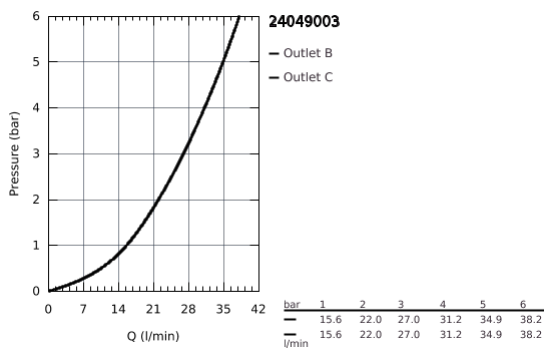

24 049 003 EUROSTYLE SINGLE-LEVER MIXER WITH 2-WAY DIVERTER

PRODUCT DESCRIPTION

- set for final installation for
- GROHE Rapido SmartBox 35 600/35 604
- **GROHE SilkMove** 46 mm ceramic cartridge
- **GROHE StarLight** chrome finish
- wall escutcheon with **GROHE FastFixation**
(covered escutcheon- and shaft sealing, covered fixing)
- metal escutcheon, retroactively 6° adjustable
- metal lever
- automatic 2-way diverter
- flow performance:
outlet B = 27 l/min, outlet C = 27 l/min
- **without roughing-in-set**

24 049 003 EUROSTYLE SINGLE-LEVER MIXER WITH 2-WAY DIVERTER

24 049 003 EUROSTYLE SINGLE-LEVER MIXER WITH 2-WAY DIVERTER

SPARE PARTS

- 1: Lever (Order-nr. 46940000)
 - 2: Escutcheon (Order-nr. 48429000)
 - 3: Mounting plate (Order-nr. 48440000)
 - 4: Shield for cross handle (Order-nr. 02693000)
 - 5: Diverter (Order-nr. 48442000)
 - 6: Cartridge (Order-nr. 46048000)
 - 7: Non-return valve (Order-nr. 49085000)
 - 8: Sealing washer (Order-nr. 48360000)
 - 9: Temperature limiter (Order-nr. 46308000)*
 - 10: Backflow protection combination (DIN-EN1717) (Order-nr. 14055000)*
 - 11: Universal extension set single-lever mixers, 25 mm (Order-nr. 14056000)*
 - 12: Diverter (Order-nr. 48444000)*
 - 13: Universal extension set single-lever mixers, 50 mm (Order-nr. 14057000)*
 - 14: Diverter (Order-nr. 48445000)*
- * Optional accessories