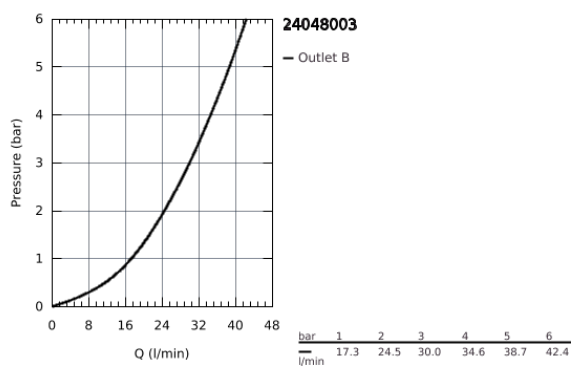

24 048 003 EUROSTYLE SINGLE-LEVER SHOWER MIXER TRIM

PRODUCT DESCRIPTION

- set for final installation for
- GROHE Rapido SmartBox 35 600/35 604
- **GROHE SilkMove** 46 mm ceramic cartridge
- **GROHE StarLight** chrome finish
- wall escutcheon with **GROHE FastFixation**
(covered escutcheon- and shaft sealing, covered fixing)
- metal escutcheon, retroactively 6° adjustable
- metal lever
- flow performance:
outlet B or C = 30 l/min
- **without roughing-in-set**

24 048 003 EUROSTYLE SINGLE-LEVER SHOWER MIXER TRIM

SPARE PARTS

- 1: Lever (Order-nr. 46940000)
 - 2: Escutcheon (Order-nr. 48428000)
 - 3: Mounting plate (Order-nr. 48439000)
 - 4: Shield for cross handle (Order-nr. 02693000)
 - 5: Cartridge (Order-nr. 46048000)
 - 6: Sealing washer (Order-nr. 48360000)
 - 7: Temperature limiter (Order-nr. 46308000)*
 - 8: Universal extension set single-lever mixers, 25 mm (Order-nr. 14056000)*
 - 9: Universal extension set single-lever mixers, 50 mm (Order-nr. 14057000)*
- * Optional accessories