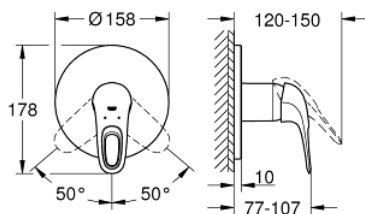

24 048 003 EUROSTYLE SINGLE-LEVER SHOWER MIXER TRIM

PRODUCT DESCRIPTION

- set for final installation for
- GROHE Rapido SmartBox 35 600/35 604
- **GROHE SilkMove** 46 mm ceramic cartridge
- **GROHE StarLight** chrome finish
- wall escutcheon with **GROHE FastFixation**
(covered escutcheon- and shaft sealing, covered fixing)
- metal escutcheon, retroactively 6° adjustable
- metal lever
- flow performance:
outlet B or C = 30 l/min
- **without roughing-in-set**

24 048 003 EUROSTYLE SINGLE-LEVER SHOWER MIXER TRIM

SPARE PARTS

- 1: Lever (Order-nr. 46940000)
 - 2: Escutcheon (Order-nr. 48428000)
 - 3: Mounting plate (Order-nr. 48439000)
 - 4: Shield for cross handle (Order-nr. 02693000)
 - 5: Cartridge (Order-nr. 46048000)
 - 6: Sealing washer (Order-nr. 48360000)
 - 7: Temperature limiter (Order-nr. 46308000)*
 - 8: Universal extension set single-lever mixers, 25 mm (Order-nr. 14056000)*
 - 9: Universal extension set single-lever mixers, 50 mm (Order-nr. 14057000)*
- * Optional accessories