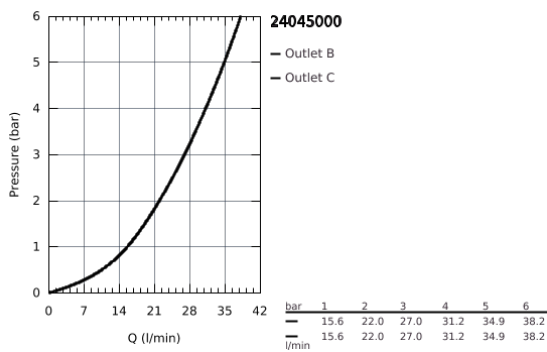

24 045 000 EUROSMART COSMOPOLITAN SINGLE-LEVER MIXER WITH 2-WAY DIVERTER

PRODUCT DESCRIPTION

- set for final installation for
- GROHE Rapido SmartBox 35 600/35 604
- **GROHE SilkMove** 46 mm ceramic cartridge
- **GROHE StarLight** chrome finish
- wall escutcheon with **GROHE FastFixation**
(covered escutcheon- and shaft sealing, covered fixing)
- metal escutcheon, retroactively 6° adjustable
- metal lever
- automatic 2-way diverter
- flow performance:
outlet B = 27 l/min, outlet C = 27 l/min
- **without roughing-in-set**

24 045 000 **EUROSMART COSMOPOLITAN SINGLE-LEVER MIXER WITH 2-WAY DIVERTER**

24 045 000 EUROSMART COSMOPOLITAN SINGLE-LEVER MIXER WITH 2-WAY DIVERTER

SPARE PARTS

- 1: Lever (Order-nr. 46682000)
- 2: Escutcheon (Order-nr. 48429000)
- 3: Mounting plate (Order-nr. 48440000)
- 4: Shield for cross handle (Order-nr. 02693000)
- 5: Diverter (Order-nr. 48442000)
- 6: Cartridge (Order-nr. 46048000)
- 7: Non-return valve (Order-nr. 49085000)
- 8: Sealing washer (Order-nr. 48360000)
- 9: Temperature limiter (Order-nr. 46308000)*
- 10: Backflow protection combination (DIN-EN1717) (Order-nr. 14055000)*
- 11: Universal extension set single-lever mixers, 25 mm (Order-nr. 14056000)*
- 12: Diverter (Order-nr. 48444000)*
- 13: Universal extension set single-lever mixers, 50 mm (Order-nr. 14057000)*
- 14: Diverter (Order-nr. 48445000)*
- * Optional accessories