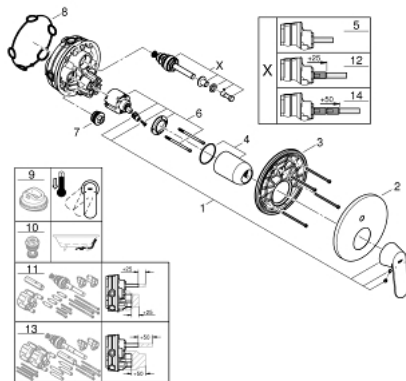

24 045 000 EUROSMART COSMOPOLITAN SINGLE-LEVER MIXER WITH 2-WAY DIVERTER

PRODUCT DESCRIPTION

- set for final installation for
- GROHE Rapido SmartBox 35 600/35 604
- **GROHE SilkMove** 46 mm ceramic cartridge
- **GROHE StarLight** chrome finish
- wall escutcheon with **GROHE FastFixation**
(covered escutcheon- and shaft sealing, covered fixing)
- metal escutcheon, retroactively 6° adjustable
- metal lever
- automatic 2-way diverter
- flow performance:
outlet B = 27 l/min, outlet C = 27 l/min
- **without roughing-in-set**

24 045 000 **EUROSMART COSMOPOLITAN SINGLE-LEVER MIXER WITH 2-WAY DIVERTER**

24 045 000 EUROSMART COSMOPOLITAN SINGLE-LEVER MIXER WITH 2-WAY DIVERTER

SPARE PARTS

- 1: Lever (Order-nr. 46682000)
- 2: Escutcheon (Order-nr. 48429000)
- 3: Mounting plate (Order-nr. 48440000)
- 4: Shield for cross handle (Order-nr. 02693000)
- 5: Diverter (Order-nr. 48442000)
- 6: Cartridge (Order-nr. 46048000)
- 7: Non-return valve (Order-nr. 49085000)
- 8: Sealing washer (Order-nr. 48360000)
- 9: Temperature limiter (Order-nr. 46308000)*
- 10: Backflow protection combination (DIN-EN1717) (Order-nr. 14055000)*
- 11: Universal extension set single-lever mixers, 25 mm (Order-nr. 14056000)*
- 12: Diverter (Order-nr. 48444000)*
- 13: Universal extension set single-lever mixers, 50 mm (Order-nr. 14057000)*
- 14: Diverter (Order-nr. 48445000)*
- * Optional accessories