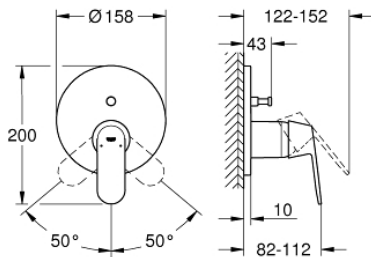

24 045 000 EUROSMART COSMOPOLITAN SINGLE-LEVER MIXER WITH 2-WAY DIVERTER

PRODUCT DESCRIPTION

- set for final installation for
- GROHE Rapido SmartBox 35 600/35 604
- **GROHE SilkMove** 46 mm ceramic cartridge
- **GROHE StarLight** chrome finish
- wall escutcheon with **GROHE FastFixation**
(covered escutcheon- and shaft sealing, covered fixing)
- metal escutcheon, retroactively 6° adjustable
- metal lever
- automatic 2-way diverter
- flow performance:
outlet B = 27 l/min, outlet C = 27 l/min
- **without roughing-in-set**

24 045 000 **EUROSMART COSMOPOLITAN SINGLE-LEVER MIXER WITH 2-WAY DIVERTER**

24 045 000 EUROSMART COSMOPOLITAN SINGLE-LEVER MIXER WITH 2-WAY DIVERTER

SPARE PARTS

- 1: Lever (Order-nr. 46682000)
- 2: Escutcheon (Order-nr. 48429000)
- 3: Mounting plate (Order-nr. 48440000)
- 4: Shield for cross handle (Order-nr. 02693000)
- 5: Diverter (Order-nr. 48442000)
- 6: Cartridge (Order-nr. 46048000)
- 7: Non-return valve (Order-nr. 49085000)
- 8: Sealing washer (Order-nr. 48360000)
- 9: Temperature limiter (Order-nr. 46308000)*
- 10: Backflow protection combination (DIN-EN1717) (Order-nr. 14055000)*
- 11: Universal extension set single-lever mixers, 25 mm (Order-nr. 14056000)*
- 12: Diverter (Order-nr. 48444000)*
- 13: Universal extension set single-lever mixers, 50 mm (Order-nr. 14057000)*
- 14: Diverter (Order-nr. 48445000)*
- * Optional accessories