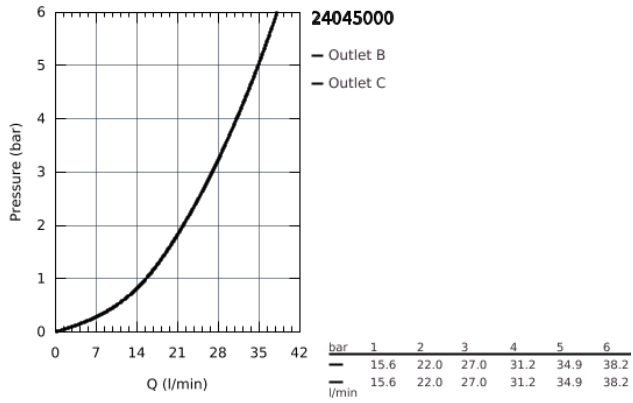

24 045 000 EUROSMART COSMOPOLITAN SINGLE-LEVER MIXER WITH 2-WAY DIVERTER

PRODUCT DESCRIPTION

- set for final installation for
- GROHE Rapido SmartBox 35 600/35 604
- **GROHE SilkMove** 46 mm ceramic cartridge
- **GROHE StarLight** chrome finish
- wall escutcheon with **GROHE FastFixation**
(covered escutcheon- and shaft sealing, covered fixing)
- metal escutcheon, retroactively 6° adjustable
- metal lever
- automatic 2-way diverter
- flow performance:
outlet B = 27 l/min, outlet C = 27 l/min
- **without roughing-in-set**

24 045 000 **EUROSMART COSMOPOLITAN SINGLE-LEVER MIXER WITH 2-WAY DIVERTER**

24 045 000 EUROSMART COSMOPOLITAN SINGLE-LEVER MIXER WITH 2-WAY DIVERTER

SPARE PARTS

- 1: Lever (Order-nr. 46682000)
- 2: Escutcheon (Order-nr. 48429000)
- 3: Mounting plate (Order-nr. 48440000)
- 4: Shield for cross handle (Order-nr. 02693000)
- 5: Diverter (Order-nr. 48442000)
- 6: Cartridge (Order-nr. 46048000)
- 7: Non-return valve (Order-nr. 49085000)
- 8: Sealing washer (Order-nr. 48360000)
- 9: Temperature limiter (Order-nr. 46308000)*
- 10: Backflow protection combination (DIN-EN1717) (Order-nr. 14055000)*
- 11: Universal extension set single-lever mixers, 25 mm (Order-nr. 14056000)*
- 12: Diverter (Order-nr. 48444000)*
- 13: Universal extension set single-lever mixers, 50 mm (Order-nr. 14057000)*
- 14: Diverter (Order-nr. 48445000)*
- * Optional accessories