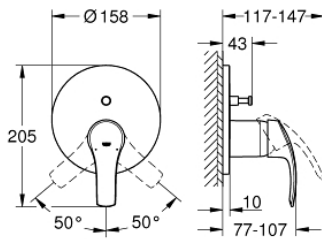

24 043 002 EUROSMART SINGLE-LEVER MIXER WITH 2-WAY DIVERTER

PRODUCT DESCRIPTION

- set for final installation for
- GROHE Rapido SmartBox 35 600/35 604
- **GROHE SilkMove** 46 mm ceramic cartridge
- **GROHE StarLight** chrome finish
- wall escutcheon with **GROHE FastFixation**
(covered escutcheon- and shaft sealing, covered fixing)
- metal escutcheon, retroactively 6° adjustable
- metal lever
- automatic 2-way diverter
- flow performance:
outlet B = 27 l/min, outlet C = 27 l/min
- **without roughing-in-set**

24 043 002 EUROSMART SINGLE-LEVER MIXER WITH 2-WAY DIVERTER

SPARE PARTS

- 1: Lever (Order-nr. 46903000)
 - 2: Escutcheon (Order-nr. 48429000)
 - 3: Mounting plate (Order-nr. 48440000)
 - 4: Shield for cross handle (Order-nr. 02693000)
 - 5: Diverter (Order-nr. 48442000)
 - 6: Cartridge (Order-nr. 46048000)
 - 7: Non-return valve (Order-nr. 49085000)
 - 8: Sealing washer (Order-nr. 48360000)
 - 9: Temperature limiter (Order-nr. 46308000)*
 - 10: Backflow protection combination (DIN-EN1717) (Order-nr. 14055000)*
 - 11: Universal extension set single-lever mixers, 25 mm (Order-nr. 14056000)*
 - 12: Diverter (Order-nr. 48444000)*
 - 13: Universal extension set single-lever mixers, 50 mm (Order-nr. 14057000)*
 - 14: Diverter (Order-nr. 48445000)*
- * Optional accessories