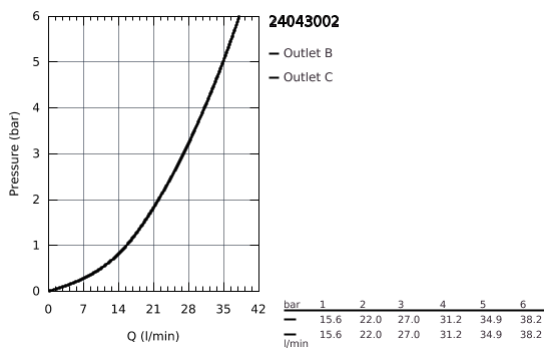

24 043 002 EUROSMART SINGLE-LEVER MIXER WITH 2-WAY DIVERTER

PRODUCT DESCRIPTION

- set for final installation for
- GROHE Rapido SmartBox 35 600/35 604
- **GROHE SilkMove** 46 mm ceramic cartridge
- **GROHE StarLight** chrome finish
- wall escutcheon with **GROHE FastFixation**
(covered escutcheon- and shaft sealing, covered fixing)
- metal escutcheon, retroactively 6° adjustable
- metal lever
- automatic 2-way diverter
- flow performance:
outlet B = 27 l/min, outlet C = 27 l/min
- **without roughing-in-set**

24 043 002 EUROSMART SINGLE-LEVER MIXER WITH 2-WAY DIVERTER

SPARE PARTS

- 1: Lever (Order-nr. 46903000)
 - 2: Escutcheon (Order-nr. 48429000)
 - 3: Mounting plate (Order-nr. 48440000)
 - 4: Shield for cross handle (Order-nr. 02693000)
 - 5: Diverter (Order-nr. 48442000)
 - 6: Cartridge (Order-nr. 46048000)
 - 7: Non-return valve (Order-nr. 49085000)
 - 8: Sealing washer (Order-nr. 48360000)
 - 9: Temperature limiter (Order-nr. 46308000)*
 - 10: Backflow protection combination (DIN-EN1717) (Order-nr. 14055000)*
 - 11: Universal extension set single-lever mixers, 25 mm (Order-nr. 14056000)*
 - 12: Diverter (Order-nr. 48444000)*
 - 13: Universal extension set single-lever mixers, 50 mm (Order-nr. 14057000)*
 - 14: Diverter (Order-nr. 48445000)*
- * Optional accessories