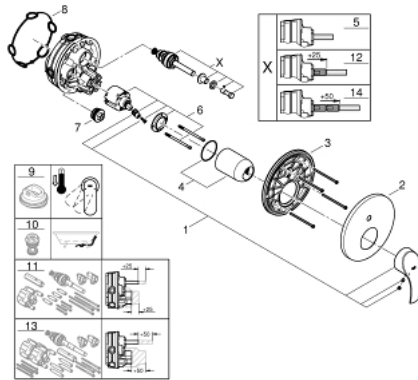

24 043 002 EUROSMART SINGLE-LEVER MIXER WITH 2-WAY DIVERTER

PRODUCT DESCRIPTION

- set for final installation for
- GROHE Rapido SmartBox 35 600/35 604
- **GROHE SilkMove** 46 mm ceramic cartridge
- **GROHE StarLight** chrome finish
- wall escutcheon with **GROHE FastFixation**
(covered escutcheon- and shaft sealing, covered fixing)
- metal escutcheon, retroactively 6° adjustable
- metal lever
- automatic 2-way diverter
- flow performance:
outlet B = 27 l/min, outlet C = 27 l/min
- **without roughing-in-set**

24 043 002 EUROSMART SINGLE-LEVER MIXER WITH 2-WAY DIVERTER

SPARE PARTS

- 1: Lever (Order-nr. 46903000)
 - 2: Escutcheon (Order-nr. 48429000)
 - 3: Mounting plate (Order-nr. 48440000)
 - 4: Shield for cross handle (Order-nr. 02693000)
 - 5: Diverter (Order-nr. 48442000)
 - 6: Cartridge (Order-nr. 46048000)
 - 7: Non-return valve (Order-nr. 49085000)
 - 8: Sealing washer (Order-nr. 48360000)
 - 9: Temperature limiter (Order-nr. 46308000)*
 - 10: Backflow protection combination (DIN-EN1717) (Order-nr. 14055000)*
 - 11: Universal extension set single-lever mixers, 25 mm (Order-nr. 14056000)*
 - 12: Diverter (Order-nr. 48444000)*
 - 13: Universal extension set single-lever mixers, 50 mm (Order-nr. 14057000)*
 - 14: Diverter (Order-nr. 48445000)*
- * Optional accessories