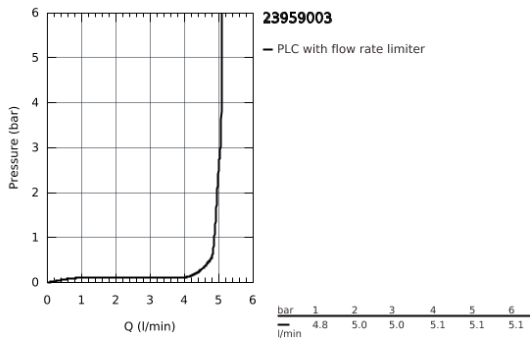

23 959 003 **SINGLE-LEVER BASIN MIXER 1/2" WITH LED DISPLAY**
L-SIZE

PRODUCT DESCRIPTION

- colour LED water temperature display
- infra-red diverter: mousseur / Eco spray
- automatic return to mousseur
- monobloc installation
- metal lever
- 28 mm ceramic cartridge
with **GROHE SilkMove**
- with temperature limiter
- **GROHE StarLight** chrome finish
- **SpeedClean** mousseur
- **GROHE AquaGuide** adjustable mousseur
- rapid installation system
- swivel spout with easy docking
- swivel area 90°
- smooth body with push-open pop-up waste set 1 1/4"
- flexible connection hoses
- 1.5 V alkaline mono battery, 4 x mono cell
- external battery

23 959 003 SINGLE-LEVER BASIN MIXER 1/2" WITH LED DISPLAY L-SIZE

SPARE PARTS

- 1: Cartridge (Order-nr. 46963000)
- 2: Flow restrictor (Order-nr. 48449000)
- 3: Shank fastening assembly (Order-nr. 48384000)
- 4: Pop-up waste set (Order-nr. 65807000)