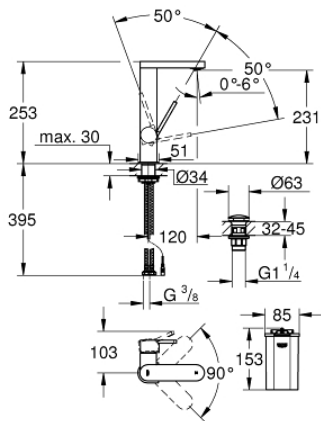

23 959 003 **SINGLE-LEVER BASIN MIXER 1/2" WITH LED DISPLAY**
L-SIZE

PRODUCT DESCRIPTION

- colour LED water temperature display
- infra-red diverter: mousseur / Eco spray
- automatic return to mousseur
- monobloc installation
- metal lever
- 28 mm ceramic cartridge
with **GROHE SilkMove**
- with temperature limiter
- **GROHE StarLight** chrome finish
- **SpeedClean** mousseur
- **GROHE AquaGuide** adjustable mousseur
- rapid installation system
- swivel spout with easy docking
- swivel area 90°
- smooth body with push-open pop-up waste set 1 1/4"
- flexible connection hoses
- 1.5 V alkaline mono battery, 4 x mono cell
- external battery

23 959 003 SINGLE-LEVER BASIN MIXER 1/2" WITH LED DISPLAY L-SIZE

SPARE PARTS

- 1: Cartridge (Order-nr. 46963000)
- 2: Flow restrictor (Order-nr. 48449000)
- 3: Shank fastening assembly (Order-nr. 48384000)
- 4: Pop-up waste set (Order-nr. 65807000)