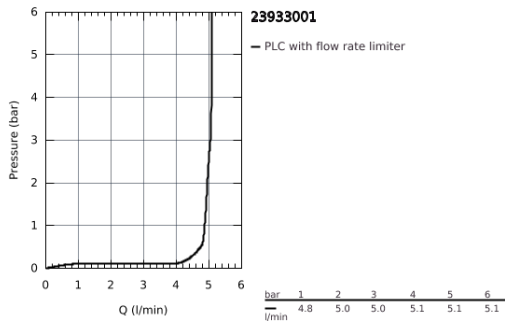

23 933 001 **EUROSMART COSMOPOLITAN SINGLE-LEVER BASIN MIXER 1/2"**  
**L-SIZE**

**PRODUCT DESCRIPTION**

- monobloc installation
- metal lever
- covered lever fixing
- **GROHE SilkMove** 35 mm ceramic cartridge
- adjustable flow rate limiter
- **GROHE StarLight** chrome finish
- **GROHE Zero** isolated inner water ways - lead and nickel free within the tap
- **GROHE FastFixation** installation system
- mousseur
- swivel tubular spout with stop limiter
- smooth body with push-open pop-up waste set 1 1/4"
- flexible connection hoses
- optional temperature limiter (46 375 000)

23 933 001 **EUROSMART COSMOPOLITAN SINGLE-LEVER BASIN MIXER 1/2"**  
**L-SIZE**

**SPARE PARTS**

- 1: Lever (Order-nr. 46683000)
  - 2: Cartridge (Order-nr. 46374000)
  - 3: Flow restrictor (Order-nr. 48418000)
  - 4: Shank mounting kit (Order-nr. 46671000)
  - 5: Waste set with push-open plug (Order-nr. 65807000)
  - 6: Socket Spanner (Order-nr. 19332000)\*
  - 7: Mounting wrench (Order-nr. 19017000)\*
- \* Optional accessories