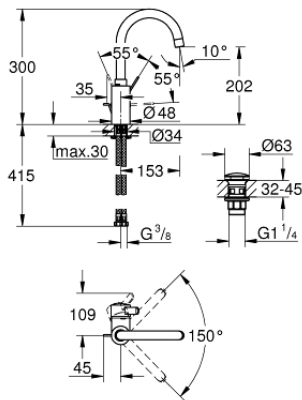

23 933 001 **EUROSMART COSMOPOLITAN SINGLE-LEVER BASIN MIXER 1/2"**  
**L-SIZE**

**PRODUCT DESCRIPTION**

- monobloc installation
- metal lever
- covered lever fixing
- **GROHE SilkMove** 35 mm ceramic cartridge
- adjustable flow rate limiter
- **GROHE StarLight** chrome finish
- **GROHE Zero** isolated inner water ways - lead and nickel free within the tap
- **GROHE FastFixation** installation system
- mousseur
- swivel tubular spout with stop limiter
- smooth body with push-open pop-up waste set 1 1/4"
- flexible connection hoses
- optional temperature limiter (46 375 000)

23 933 001 **EUROSMART COSMOPOLITAN SINGLE-LEVER BASIN MIXER 1/2"**  
**L-SIZE**

**SPARE PARTS**

- 1: Lever (Order-nr. 46683000)
  - 2: Cartridge (Order-nr. 46374000)
  - 3: Flow restrictor (Order-nr. 48418000)
  - 4: Shank mounting kit (Order-nr. 46671000)
  - 5: Waste set with push-open plug (Order-nr. 65807000)
  - 6: Socket Spanner (Order-nr. 19332000)\*
  - 7: Mounting wrench (Order-nr. 19017000)\*
- \* Optional accessories