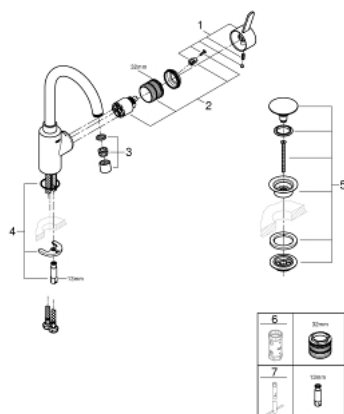

23 933 001 **EUROSMART COSMOPOLITAN SINGLE-LEVER BASIN MIXER 1/2"**  
**L-SIZE**

**PRODUCT DESCRIPTION**

- monobloc installation
- metal lever
- covered lever fixing
- **GROHE SilkMove** 35 mm ceramic cartridge
- adjustable flow rate limiter
- **GROHE StarLight** chrome finish
- **GROHE Zero** isolated inner water ways - lead and nickel free within the tap
- **GROHE FastFixation** installation system
- mousseur
- swivel tubular spout with stop limiter
- smooth body with push-open pop-up waste set 1 1/4"
- flexible connection hoses
- optional temperature limiter (46 375 000)

23 933 001 **EUROSMART COSMOPOLITAN SINGLE-LEVER BASIN MIXER 1/2"**  
**L-SIZE**

**SPARE PARTS**

- 1: Lever (Order-nr. 46683000)
  - 2: Cartridge (Order-nr. 46374000)
  - 3: Flow restrictor (Order-nr. 48418000)
  - 4: Shank mounting kit (Order-nr. 46671000)
  - 5: Waste set with push-open plug (Order-nr. 65807000)
  - 6: Socket Spanner (Order-nr. 19332000)\*
  - 7: Mounting wrench (Order-nr. 19017000)\*
- \* Optional accessories