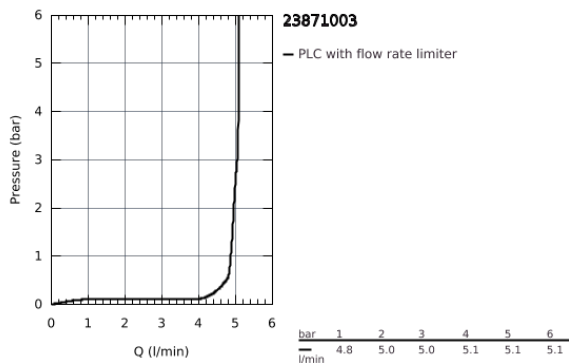

23 871 003 **BASIN MIXER 1/2"**
M-SIZE

PRODUCT DESCRIPTION

- monobloc installation
- metal lever
- 28 mm ceramic cartridge
with **GROHE SilkMove**
- with temperature limiter
- **GROHE StarLight** chrome finish
- **GROHE EcoJoy** SpeedClean mousseur 5.7 l/min
- **GROHE AquaGuide** adjustable mousseur
- rapid installation system
- swivel spout with easy docking
- swivel area 90°
- pop-up waste set 1 1/4"

- flexible connection hoses

23 871 003 **BASIN MIXER 1/2"**
M-SIZE

23 871 003 **BASIN MIXER 1/2"**
M-SIZE

SPARE PARTS

- 1: Cartridge (Order-nr. 46963000)
 - 2: Flow restrictor (Order-nr. 48449000)
 - 3: Pop-up rod (Order-nr. 46739000)
 - 4: Shank fastening assembly (Order-nr. 48384000)
 - 5: Pop-up waste set 1 1/4" (Order-nr. 28910000)
 - 5.1: Chrome bath plug (Order-nr. 07182000)
 - 5.2: Eccentric rod (Order-nr. 07052000)
 - 6: Eccentric rod (Order-nr. 07341000)*
- * Optional accessories