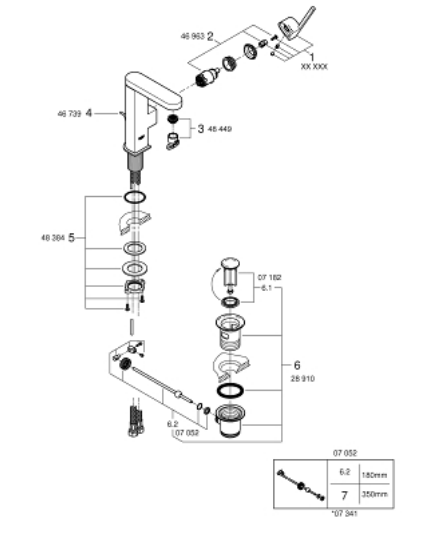

23 871 003 **BASIN MIXER 1/2"**
M-SIZE

PRODUCT DESCRIPTION

- monobloc installation
- metal lever
- 28 mm ceramic cartridge
with **GROHE SilkMove**
- with temperature limiter
- **GROHE StarLight** chrome finish
- **GROHE EcoJoy** SpeedClean mousseur 5.7 l/min
- **GROHE AquaGuide** adjustable mousseur
- rapid installation system
- swivel spout with easy docking
- swivel area 90°
- pop-up waste set 1 1/4"

- flexible connection hoses

23 871 003 **BASIN MIXER 1/2"**
M-SIZE

23 871 003 **BASIN MIXER 1/2"**
M-SIZE

SPARE PARTS

- 1: Cartridge (Order-nr. 46963000)
 - 2: Flow restrictor (Order-nr. 48449000)
 - 3: Pop-up rod (Order-nr. 46739000)
 - 4: Shank fastening assembly (Order-nr. 48384000)
 - 5: Pop-up waste set 1 1/4" (Order-nr. 28910000)
 - 5.1: Chrome bath plug (Order-nr. 07182000)
 - 5.2: Eccentric rod (Order-nr. 07052000)
 - 6: Eccentric rod (Order-nr. 07341000)*
- * Optional accessories