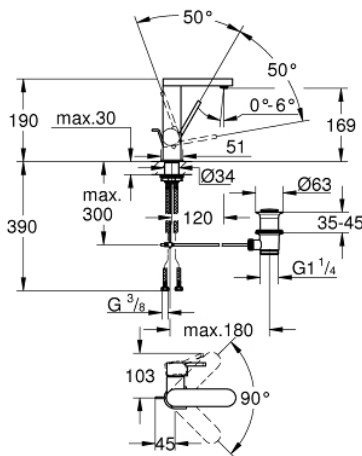

23 871 003 **BASIN MIXER 1/2"**
M-SIZE

PRODUCT DESCRIPTION

- monobloc installation
- metal lever
- 28 mm ceramic cartridge
with **GROHE SilkMove**
- with temperature limiter
- **GROHE StarLight** chrome finish
- **GROHE EcoJoy** SpeedClean mousseur 5.7 l/min
- **GROHE AquaGuide** adjustable mousseur
- rapid installation system
- swivel spout with easy docking
- swivel area 90°
- pop-up waste set 1 1/4"

- flexible connection hoses

23 871 003 **BASIN MIXER 1/2"**
M-SIZE

23 871 003 **BASIN MIXER 1/2"**
M-SIZE

SPARE PARTS

- 1: Cartridge (Order-nr. 46963000)
 - 2: Flow restrictor (Order-nr. 48449000)
 - 3: Pop-up rod (Order-nr. 46739000)
 - 4: Shank fastening assembly (Order-nr. 48384000)
 - 5: Pop-up waste set 1 1/4" (Order-nr. 28910000)
 - 5.1: Chrome bath plug (Order-nr. 07182000)
 - 5.2: Eccentric rod (Order-nr. 07052000)
 - 6: Eccentric rod (Order-nr. 07341000)*
- * Optional accessories