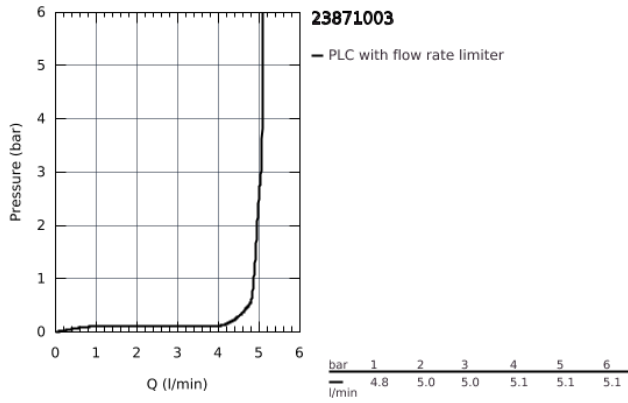

23 871 003 **BASIN MIXER 1/2"**
M-SIZE

PRODUCT DESCRIPTION

- monobloc installation
- metal lever
- 28 mm ceramic cartridge
with **GROHE SilkMove**
- with temperature limiter
- **GROHE StarLight** chrome finish
- **GROHE EcoJoy** SpeedClean mousseur 5.7 l/min
- **GROHE AquaGuide** adjustable mousseur
- rapid installation system
- swivel spout with easy docking
- swivel area 90°
- pop-up waste set 1 1/4"

- flexible connection hoses

23 871 003 **BASIN MIXER 1/2"**
M-SIZE

23 871 003 **BASIN MIXER 1/2"**
M-SIZE

SPARE PARTS

- 1: Cartridge (Order-nr. 46963000)
 - 2: Flow restrictor (Order-nr. 48449000)
 - 3: Pop-up rod (Order-nr. 46739000)
 - 4: Shank fastening assembly (Order-nr. 48384000)
 - 5: Pop-up waste set 1 1/4" (Order-nr. 28910000)
 - 5.1: Chrome bath plug (Order-nr. 07182000)
 - 5.2: Eccentric rod (Order-nr. 07052000)
 - 6: Eccentric rod (Order-nr. 07341000)*
- * Optional accessories