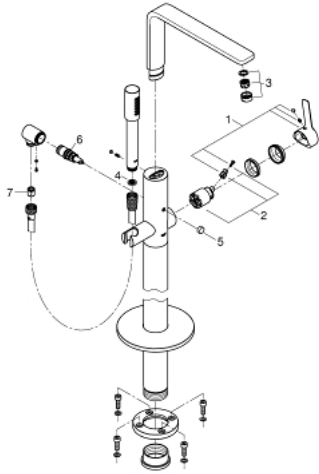

23 792 001 LINEARE SINGLE-LEVER BATH MIXER 1/2" FLOOR MOUNTED

PRODUCT DESCRIPTION

- set for final installation for
- 45 984
- without roughing-in-set
- **GROHE SilkMove** 35 mm ceramic cartridge
- with temperature limiter
- **GROHE StarLight** chrome finish
- automatic diverter: bath/shower
- spout with mousseur
- projection 271 mm
- integrated non-return valve in the shower outlet 1/2"
- with shower holder
- hand shower Sena Stick (26 465)
- Silverflex shower hose 1250 mm (28 362 000)
- protected against backflow
- min. recommended pressure 1.0 bar

23 792 001 **LINEARE SINGLE-LEVER BATH MIXER 1/2" FLOOR MOUNTED**

SPARE PARTS

- 1: Lever (Order-nr. 46983000)
- 2: Cartridge (Order-nr. 46374000)
- 3: Mousseur (Order-nr. 13941000)
- 4: Dirt strainer (Order-nr. 0700200M)
- 5: Diverter knob (Order-nr. 64989000)
- 6: Diverter (Order-nr. 65655000)
- 7: Non-return valve (Order-nr. 08565000)