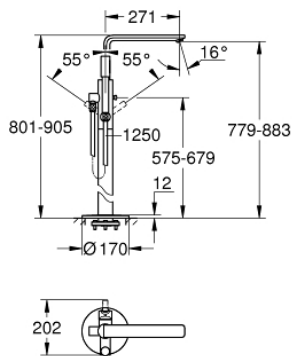

23 792 001 LINEARE SINGLE-LEVER BATH MIXER 1/2" FLOOR MOUNTED

PRODUCT DESCRIPTION

- set for final installation for
- 45 984
- without roughing-in-set
- **GROHE SilkMove** 35 mm ceramic cartridge
- with temperature limiter
- **GROHE StarLight** chrome finish
- automatic diverter: bath/shower
- spout with mousseur
- projection 271 mm
- integrated non-return valve in the shower outlet 1/2"
- with shower holder
- hand shower Sena Stick (26 465)
- Silverflex shower hose 1250 mm (28 362 000)
- protected against backflow
- min. recommended pressure 1.0 bar

23 792 001 **LINEARE SINGLE-LEVER BATH MIXER 1/2" FLOOR MOUNTED**

SPARE PARTS

- 1: Lever (Order-nr. 46983000)
- 2: Cartridge (Order-nr. 46374000)
- 3: Mousseur (Order-nr. 13941000)
- 4: Dirt strainer (Order-nr. 0700200M)
- 5: Diverter knob (Order-nr. 64989000)
- 6: Diverter (Order-nr. 65655000)
- 7: Non-return valve (Order-nr. 08565000)