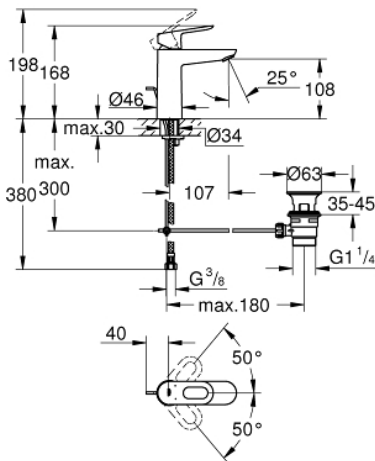

23 762 000 **BAULoop BASIN MIXER 1/2"**  
**M-SIZE**

**PRODUCT DESCRIPTION**

- monobloc installation
- metal lever
- GROHE Longlife 28 mm ceramic cartridge
- **GROHE StarLight** chrome finish
- **GROHE EcoJoy** mousseur 5.7 l/min
- rapid installation system
- plastic pop-up waste set 1 1/4"
- flexible connection hoses

23 762 000 **BAULOOP BASIN MIXER 1/2"**  
**M-SIZE**

**SPARE PARTS**

- 1: Lever (Order-nr. 46695000)
- 2: retaining ring (Order-nr. 46715000)
- 3: Cartridge (Order-nr. 46580000)
- 4: Pop-up rod (Order-nr. 46739000)
- 5: Flow restrictor (Order-nr. 48159000)
- 6: Shank mounting kit (Order-nr. 46249000)
- 7: Pop-up waste set 1 1/4" (Order-nr. 28910000)
- 7.1: Chrome bath plug (Order-nr. 07182000)
- 7.2: Eccentric rod (Order-nr. 07052000)
- 8: Eccentric rod (Order-nr. 07341000)\*
- 9: Mounting wrench (Order-nr. 19017000)\*