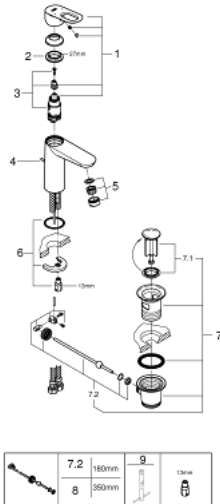

23 762 000 **BAULoop BASIN MIXER 1/2"**  
**M-SIZE**

**PRODUCT DESCRIPTION**

- monobloc installation
- metal lever
- GROHE Longlife 28 mm ceramic cartridge
- **GROHE StarLight** chrome finish
- **GROHE EcoJoy** mousseur 5.7 l/min
- rapid installation system
- plastic pop-up waste set 1 1/4"
- flexible connection hoses

23 762 000 **BAULOOP BASIN MIXER 1/2"**  
**M-SIZE**

**SPARE PARTS**

- 1: Lever (Order-nr. 46695000)
- 2: retaining ring (Order-nr. 46715000)
- 3: Cartridge (Order-nr. 46580000)
- 4: Pop-up rod (Order-nr. 46739000)
- 5: Flow restrictor (Order-nr. 48159000)
- 6: Shank mounting kit (Order-nr. 46249000)
- 7: Pop-up waste set 1 1/4" (Order-nr. 28910000)
- 7.1: Chrome bath plug (Order-nr. 07182000)
- 7.2: Eccentric rod (Order-nr. 07052000)
- 8: Eccentric rod (Order-nr. 07341000)\*
- 9: Mounting wrench (Order-nr. 19017000)\*