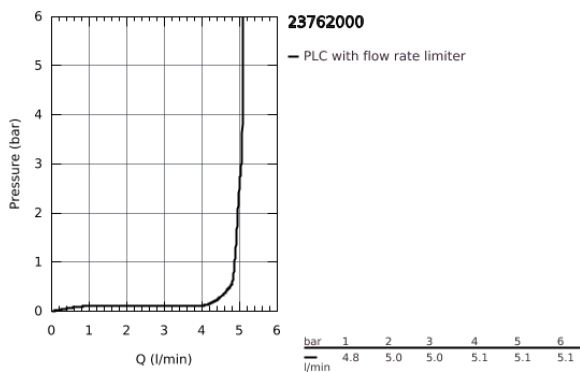

23 762 000 **BAULoop BASIN MIXER 1/2"**  
**M-SIZE**

**PRODUCT DESCRIPTION**

- monobloc installation
- metal lever
- GROHE Longlife 28 mm ceramic cartridge
- **GROHE StarLight** chrome finish
- **GROHE EcoJoy** mousseur 5.7 l/min
- rapid installation system
- plastic pop-up waste set 1 1/4"
- flexible connection hoses

23 762 000 **BAULOOP BASIN MIXER 1/2"**  
**M-SIZE**

**SPARE PARTS**

- 1: Lever (Order-nr. 46695000)
- 2: retaining ring (Order-nr. 46715000)
- 3: Cartridge (Order-nr. 46580000)
- 4: Pop-up rod (Order-nr. 46739000)
- 5: Flow restrictor (Order-nr. 48159000)
- 6: Shank mounting kit (Order-nr. 46249000)
- 7: Pop-up waste set 1 1/4" (Order-nr. 28910000)
- 7.1: Chrome bath plug (Order-nr. 07182000)
- 7.2: Eccentric rod (Order-nr. 07052000)
- 8: Eccentric rod (Order-nr. 07341000)\*
- 9: Mounting wrench (Order-nr. 19017000)\*