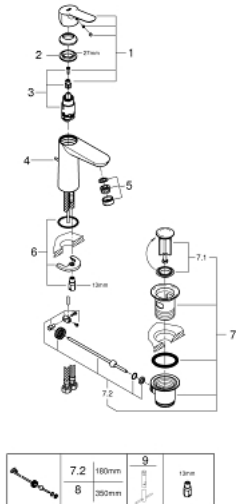

23 758 000 **BAUEDGE BASIN MIXER 1/2"**
M-SIZE

PRODUCT DESCRIPTION

- monobloc installation
- metal lever
- GROHE Longlife 28 mm ceramic cartridge
- **GROHE StarLight** chrome finish
- **GROHE EcoJoy** mousseur 5.7 l/min
- rapid installation system
- plastic pop-up waste set 1 1/4"
- flexible connection hoses

23 758 000 **BAUEDGE BASIN MIXER 1/2"**
M-SIZE

SPARE PARTS

- 1: Lever (Order-nr. 46697000)
- 2: retaining ring (Order-nr. 46715000)
- 3: Cartridge (Order-nr. 46580000)
- 4: Pop-up rod (Order-nr. 46739000)
- 5: Flow restrictor (Order-nr. 48159000)
- 6: Shank mounting kit (Order-nr. 46249000)
- 7: Pop-up waste set 1 1/4" (Order-nr. 28910000)
- 7.1: Chrome bath plug (Order-nr. 07182000)
- 7.2: Eccentric rod (Order-nr. 07052000)
- 8: Eccentric rod (Order-nr. 07341000)*
- 9: Mounting wrench (Order-nr. 19017000)*