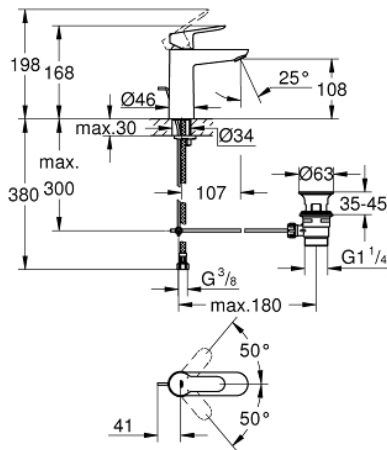

23 758 000 **BAUEDGE BASIN MIXER 1/2"**
M-SIZE

PRODUCT DESCRIPTION

- monobloc installation
- metal lever
- GROHE Longlife 28 mm ceramic cartridge
- **GROHE StarLight** chrome finish
- **GROHE EcoJoy** mousseur 5.7 l/min
- rapid installation system
- plastic pop-up waste set 1 1/4"
- flexible connection hoses

23 758 000 **BAUEDGE BASIN MIXER 1/2"**
M-SIZE

SPARE PARTS

- 1: Lever (Order-nr. 46697000)
- 2: retaining ring (Order-nr. 46715000)
- 3: Cartridge (Order-nr. 46580000)
- 4: Pop-up rod (Order-nr. 46739000)
- 5: Flow restrictor (Order-nr. 48159000)
- 6: Shank mounting kit (Order-nr. 46249000)
- 7: Pop-up waste set 1 1/4" (Order-nr. 28910000)
- 7.1: Chrome bath plug (Order-nr. 07182000)
- 7.2: Eccentric rod (Order-nr. 07052000)
- 8: Eccentric rod (Order-nr. 07341000)*
- 9: Mounting wrench (Order-nr. 19017000)*