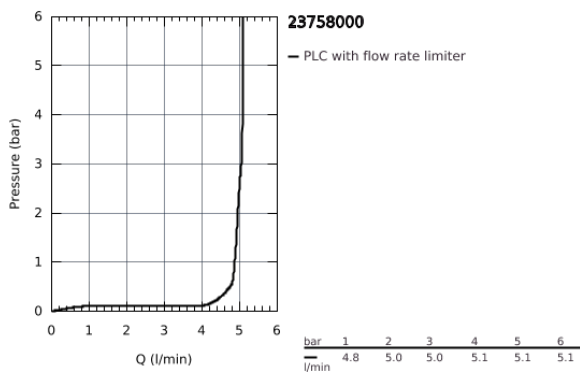

23 758 000 **BAUEDGE BASIN MIXER 1/2"**
M-SIZE

PRODUCT DESCRIPTION

- monobloc installation
- metal lever
- GROHE Longlife 28 mm ceramic cartridge
- **GROHE StarLight** chrome finish
- **GROHE EcoJoy** mousseur 5.7 l/min
- rapid installation system
- plastic pop-up waste set 1 1/4"
- flexible connection hoses

23 758 000 **BAUEDGE BASIN MIXER 1/2"**
M-SIZE

SPARE PARTS

- 1: Lever (Order-nr. 46697000)
- 2: retaining ring (Order-nr. 46715000)
- 3: Cartridge (Order-nr. 46580000)
- 4: Pop-up rod (Order-nr. 46739000)
- 5: Flow restrictor (Order-nr. 48159000)
- 6: Shank mounting kit (Order-nr. 46249000)
- 7: Pop-up waste set 1 1/4" (Order-nr. 28910000)
- 7.1: Chrome bath plug (Order-nr. 07182000)
- 7.2: Eccentric rod (Order-nr. 07052000)
- 8: Eccentric rod (Order-nr. 07341000)*
- 9: Mounting wrench (Order-nr. 19017000)*