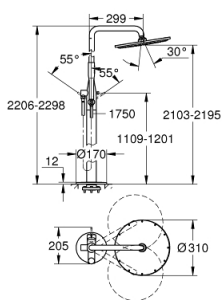

## 23 741 001 ESSENCE SINGLE-LEVER FREE-STANDING SHOWER SYSTEM

### PRODUCT DESCRIPTION

- floor-mounted
- set for final installation for
  - 45 984 001
  - 29 038 001
  - 29 086 000
- **without roughing-in-set**
- **GROHE SilkMove** 35 mm ceramic cartridge
- with temperature limiter
- **GROHE StarLight** chrome finish
- automatic diverter
- head shower/hand shower
- 360° horizontal swivable shower arm
- integrated non-return valve
  - in the shower outlet 1/2"
- with shower holder
- Rainshower Cosmopolitan 310 head shower 9.5 l/min (27 477 000)
- with ball joint
- rotation angle  $\pm 15^\circ$
- **GROHE DreamSpray** perfect spray pattern
- **SpeedClean** anti-limescale system
- for chrome: hand shower 27400000
- Silverflex shower hose 1750 mm (28 388 000)
- protected against backflow

### SPARE PARTS

- 1: Lever (Order-nr. 46916000)
- 2: Cartridge (Order-nr. 46374000)
- 3: Inlet valve assembly (Order-nr. 45933000)
- 4: Safety ring (Order-nr. 0485300M)
- 5: Diverter knob (Order-nr. 64989000)
- 6: Diverter (Order-nr. 65655000)
- 7: Strainer (Order-nr. 0700200M)
- 8: Non-return valve (Order-nr. 08565000)
- 9: Escutcheon and spacer ring (Order-nr. 46971000)