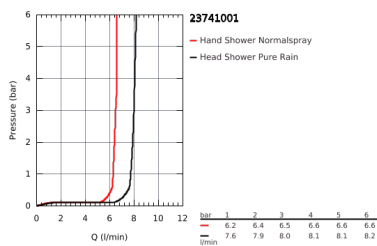

## 23 741 001 ESSENCE SINGLE-LEVER FREE-STANDING SHOWER SYSTEM

### PRODUCT DESCRIPTION

- floor-mounted
- set for final installation for
  - 45 984 001
  - 29 038 001
  - 29 086 000
- **without roughing-in-set**
- **GROHE SilkMove** 35 mm ceramic cartridge
- with temperature limiter
- **GROHE StarLight** chrome finish
- automatic diverter
- head shower/hand shower
- 360° horizontal swivable shower arm
- integrated non-return valve
  - in the shower outlet 1/2"
- with shower holder
- Rainshower Cosmopolitan 310 head shower 9.5 l/min (27 477 000)
- with ball joint
- rotation angle  $\pm 15^\circ$
- **GROHE DreamSpray** perfect spray pattern
- **SpeedClean** anti-limescale system
- for chrome: hand shower 27400000
- Silverflex shower hose 1750 mm (28 388 000)
- protected against backflow