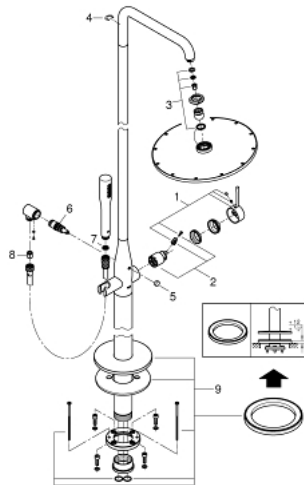

## 23 741 001 ESSENCE SINGLE-LEVER FREE-STANDING SHOWER SYSTEM

### PRODUCT DESCRIPTION

- floor-mounted
- set for final installation for
  - 45 984 001
  - 29 038 001
  - 29 086 000
- **without roughing-in-set**
- **GROHE SilkMove** 35 mm ceramic cartridge
- with temperature limiter
- **GROHE StarLight** chrome finish
- automatic diverter
- head shower/hand shower
- 360° horizontal swivable shower arm
- integrated non-return valve
  - in the shower outlet 1/2"
- with shower holder
- Rainshower Cosmopolitan 310 head shower 9.5 l/min (27 477 000)
- with ball joint
- rotation angle  $\pm 15^\circ$
- **GROHE DreamSpray** perfect spray pattern
- **SpeedClean** anti-limescale system
- for chrome: hand shower 27400000
- Silverflex shower hose 1750 mm (28 388 000)
- protected against backflow

### SPARE PARTS

- 1: Lever (Order-nr. 46916000)
- 2: Cartridge (Order-nr. 46374000)
- 3: Inlet valve assembly (Order-nr. 45933000)
- 4: Safety ring (Order-nr. 0485300M)
- 5: Diverter knob (Order-nr. 64989000)
- 6: Diverter (Order-nr. 65655000)
- 7: Strainer (Order-nr. 0700200M)
- 8: Non-return valve (Order-nr. 08565000)
- 9: Escutcheon and spacer ring (Order-nr. 46971000)