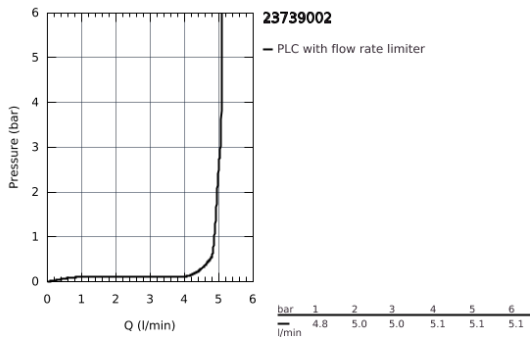

23 739 002 **CONCETTO SINGLE-LEVER BASIN MIXER 1/2"**
L-SIZE

PRODUCT DESCRIPTION

- monobloc installation
- metal lever
- **GROHE SilkMove** 35 mm ceramic cartridge
- adjustable flow rate limiter
- **GROHE StarLight** chrome finish
- **GROHE EcoJoy** mousseur 5.7 l/min
- **GROHE Zero** isolated inner water ways - lead and nickel free within the tap
- **GROHE FastFixation** installation system
- swivel tubular spout
- with stop restriction
- pop-up waste set 1 1/4"
- flexible connection hoses

- optional temperature limiter (46 375 000)
- min. recommended pressure 0.2 bar

23 739 002 **CONCETTO SINGLE-LEVER BASIN MIXER 1/2"**
L-SIZE

23 739 002 **CONCETTO SINGLE-LEVER BASIN MIXER 1/2"**
L-SIZE

SPARE PARTS