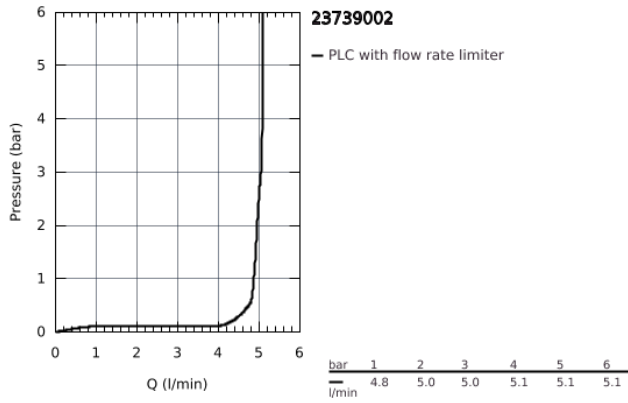

23 739 002 **CONCETTO SINGLE-LEVER BASIN MIXER 1/2"**
L-SIZE

PRODUCT DESCRIPTION

- monobloc installation
- metal lever
- **GROHE SilkMove** 35 mm ceramic cartridge
- adjustable flow rate limiter
- **GROHE StarLight** chrome finish
- **GROHE EcoJoy** mousseur 5.7 l/min
- **GROHE Zero** isolated inner water ways - lead and nickel free within the tap
- **GROHE FastFixation** installation system
- swivel tubular spout
- with stop restriction
- pop-up waste set 1 1/4"
- flexible connection hoses

- optional temperature limiter (46 375 000)
- min. recommended pressure 0.2 bar

23 739 002 **CONCETTO SINGLE-LEVER BASIN MIXER 1/2"**
L-SIZE

23 739 002 **CONCETTO SINGLE-LEVER BASIN MIXER 1/2"**
L-SIZE

SPARE PARTS