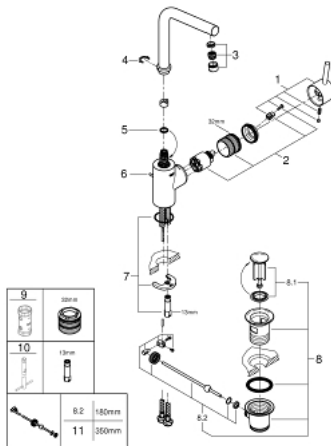

23 739 002 **CONCETTO SINGLE-LEVER BASIN MIXER 1/2"**
L-SIZE

PRODUCT DESCRIPTION

- monobloc installation
- metal lever
- **GROHE SilkMove** 35 mm ceramic cartridge
- adjustable flow rate limiter
- **GROHE StarLight** chrome finish
- **GROHE EcoJoy** mousseur 5.7 l/min
- **GROHE Zero** isolated inner water ways - lead and nickel free within the tap
- **GROHE FastFixation** installation system
- swivel tubular spout
- with stop restriction
- pop-up waste set 1 1/4"
- flexible connection hoses

- optional temperature limiter (46 375 000)
- min. recommended pressure 0.2 bar

23 739 002 **CONCETTO SINGLE-LEVER BASIN MIXER 1/2"**
L-SIZE

23 739 002 **CONCETTO SINGLE-LEVER BASIN MIXER 1/2"**
L-SIZE

SPARE PARTS

- 1: Lever (Order-nr. 46754000)
 - 2: Cartridge (Order-nr. 46374000)
 - 3: Flow restrictor (Order-nr. 64196000)
 - 4: Safety ring (Order-nr. 48420000)
 - 5: O-Ring Ø13,5 x Ø2,75 (Order-nr. 0128500M)
 - 6: Pop-up rod (Order-nr. 46739000)
 - 7: Shank mounting kit (Order-nr. 46671000)
 - 8: Pop-up waste set 1 1/4" (Order-nr. 28910000)
 - 8.1: Chrome bath plug (Order-nr. 07182000)
 - 8.2: Eccentric rod (Order-nr. 07052000)
 - 9: Socket Spanner (Order-nr. 19332000)*
 - 10: Mounting wrench (Order-nr. 19017000)*
 - 11: Eccentric rod (Order-nr. 07341000)*
- * Optional accessories