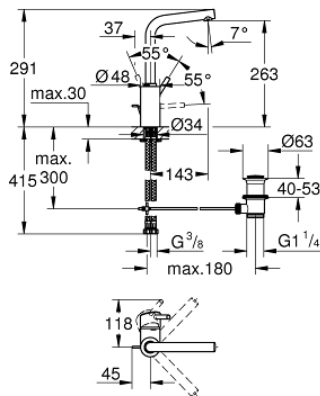

23 739 002 **CONCETTO SINGLE-LEVER BASIN MIXER 1/2"**
L-SIZE

PRODUCT DESCRIPTION

- monobloc installation
- metal lever
- **GROHE SilkMove** 35 mm ceramic cartridge
- adjustable flow rate limiter
- **GROHE StarLight** chrome finish
- **GROHE EcoJoy** mousseur 5.7 l/min
- **GROHE Zero** isolated inner water ways - lead and nickel free within the tap
- **GROHE FastFixation** installation system
- swivel tubular spout
- with stop restriction
- pop-up waste set 1 1/4"
- flexible connection hoses

- optional temperature limiter (46 375 000)
- min. recommended pressure 0.2 bar

23 739 002 **CONCETTO SINGLE-LEVER BASIN MIXER 1/2"**
L-SIZE

23 739 002 **CONCETTO SINGLE-LEVER BASIN MIXER 1/2"**
L-SIZE

SPARE PARTS

- 1: Lever (Order-nr. 46754000)
 - 2: Cartridge (Order-nr. 46374000)
 - 3: Flow restrictor (Order-nr. 64196000)
 - 4: Safety ring (Order-nr. 48420000)
 - 5: O-Ring Ø13,5 x Ø2,75 (Order-nr. 0128500M)
 - 6: Pop-up rod (Order-nr. 46739000)
 - 7: Shank mounting kit (Order-nr. 46671000)
 - 8: Pop-up waste set 1 1/4" (Order-nr. 28910000)
 - 8.1: Chrome bath plug (Order-nr. 07182000)
 - 8.2: Eccentric rod (Order-nr. 07052000)
 - 9: Socket Spanner (Order-nr. 19332000)*
 - 10: Mounting wrench (Order-nr. 19017000)*
 - 11: Eccentric rod (Order-nr. 07341000)*
- * Optional accessories