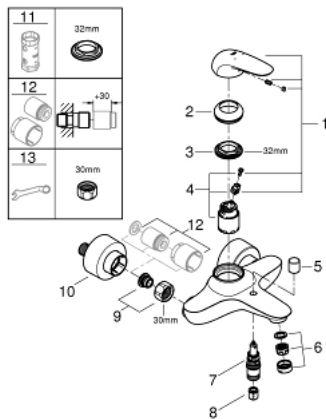

23 726 003 EUROSTYLE SOLID SINGLE-LEVER BATH/SHOWER MIXER

PRODUCT DESCRIPTION

- wall mounted
- solid metal lever
- GROHE SilkMove 35 mm ceramic cartridge
- with temperature limiter
- GROHE StarLight chrome finish
- adjustable flow rate limiter
- automatic diverter: bath/shower
- mousseur
- shower outlet 1/2" with integrated non-return valve
- covered S-unions
- Protected against backflow

23 726 003 EUROSTYLE SOLID SINGLE-LEVER BATH/SHOWER MIXER

UNITS PER PACKAGE

- 1: Solid metal lever (Order-nr. 46954000)
- 2: Shield (Order-nr. 46436000)
- 3: Screw coupling (Order-nr. 46460000)
- 4: Cartridge (Order-nr. 46374000)
- 5: Diverter knob (Order-nr. 64309000)
- 6: Mousseur (Order-nr. 13952000)
- 7: Diverter (Order-nr. 65655000)
- 8: Non-return valve (Order-nr. 48276000)
- 9: Screw joint (Order-nr. 45044000)
- 10: S-union (Order-nr. 12693000)
- 11: Socket spanner (Order-nr. 19332000)*
- 12: Extension set 1/2\", 30 mm (Order-nr. 46238000)*
- 13: Special spanner (Order-nr. 19377000)*