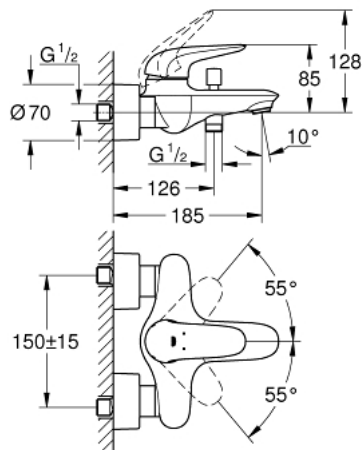

23 726 003 EUROSTYLE SOLID SINGLE-LEVER BATH/SHOWER MIXER

PRODUCT DESCRIPTION

- wall mounted
- solid metal lever
- GROHE SilkMove 35 mm ceramic cartridge
- with temperature limiter
- GROHE StarLight chrome finish
- adjustable flow rate limiter
- automatic diverter: bath/shower
- mousseur
- shower outlet 1/2" with integrated non-return valve
- covered S-unions
- Protected against backflow

23 726 003 EUROSTYLE SOLID SINGLE-LEVER BATH/SHOWER MIXER

UNITS PER PACKAGE

- 1: Solid metal lever (Order-nr. 46954000)
- 2: Shield (Order-nr. 46436000)
- 3: Screw coupling (Order-nr. 46460000)
- 4: Cartridge (Order-nr. 46374000)
- 5: Diverter knob (Order-nr. 64309000)
- 6: Mousseur (Order-nr. 13952000)
- 7: Diverter (Order-nr. 65655000)
- 8: Non-return valve (Order-nr. 48276000)
- 9: Screw joint (Order-nr. 45044000)
- 10: S-union (Order-nr. 12693000)
- 11: Socket spanner (Order-nr. 19332000)*
- 12: Extension set 1/2\", 30 mm (Order-nr. 46238000)*
- 13: Special spanner (Order-nr. 19377000)*