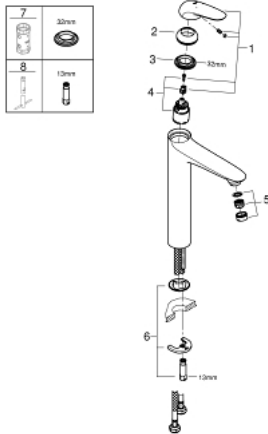

23 719 LS3 EUROSTYLE SOLID SINGLE-LEVER BASIN MIXER 1/2" XL-SIZE

PRODUCT DESCRIPTION

- single hole installation
- solid metal lever
- **for free standing basins**
- **GROHE SilkMove** 35 mm ceramic cartridge
- with temperature limiter
- **GROHE StarLight** finish
- **GROHE EcoJoy** mousseur 5.7 l/min
- **GROHE FastFixation** rapid installation system
- smooth body
- flexible connection hoses

23 719 LS3 EUROSTYLE SOLID SINGLE-LEVER BASIN MIXER 1/2" XL-SIZE

UNITS PER PACKAGE

- 1: Solid metal lever (Order-nr. 46951LS0)
 - 2: Shield (Order-nr. 46492000)
 - 3: Screw coupling (Order-nr. 46460000)
 - 4: Cartridge (Order-nr. 46374000)
 - 5: Flow straightener (Order-nr. 46837000)
 - 6: Shank mounting kit (Order-nr. 46671000)
 - 7: Socket spanner (Order-nr. 19332000)*
 - 8: Mounting wrench (Order-nr. 19017000)*
- * Optional accessories