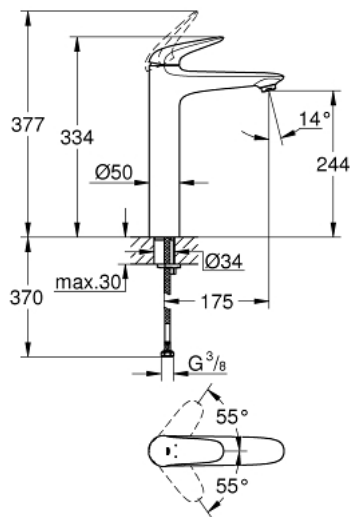

23 719 LS3 EUROSTYLE SOLID SINGLE-LEVER BASIN MIXER 1/2" XL-SIZE

PRODUCT DESCRIPTION

- single hole installation
- solid metal lever
- **for free standing basins**
- **GROHE SilkMove** 35 mm ceramic cartridge
- with temperature limiter
- **GROHE StarLight** finish
- **GROHE EcoJoy** mousseur 5.7 l/min
- **GROHE FastFixation** rapid installation system
- smooth body
- flexible connection hoses

23 719 LS3 EUROSTYLE SOLID SINGLE-LEVER BASIN MIXER 1/2" XL-SIZE

UNITS PER PACKAGE

- 1: Solid metal lever (Order-nr. 46951LS0)
 - 2: Shield (Order-nr. 46492000)
 - 3: Screw coupling (Order-nr. 46460000)
 - 4: Cartridge (Order-nr. 46374000)
 - 5: Flow straightener (Order-nr. 46837000)
 - 6: Shank mounting kit (Order-nr. 46671000)
 - 7: Socket spanner (Order-nr. 19332000)*
 - 8: Mounting wrench (Order-nr. 19017000)*
- * Optional accessories