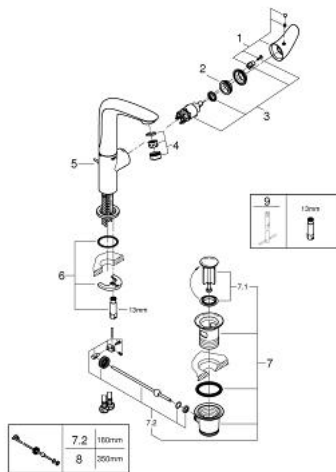

23 718 LS3 **EUROSTYLE SOLID SINGLE-LEVER BASIN MIXER 1/2"**
L-SIZE

PRODUCT DESCRIPTION

- monobloc installation
- solid metal lever
- with temperature limiter
- **GROHE StarLight** chrome finish
- **GROHE EcoJoy** mousseur 5.7 l/min
- **GROHE FastFixation** rapid installation system
- swivel cast spout
- swivel area 360°
- pop-up waste set 1 1/4"

23 718 LS3 EUROSTYLE SOLID SINGLE-LEVER BASIN MIXER 1/2" L-SIZE

SPARE PARTS

- 1: Solid metal lever (Order-nr. 46953LS0)
 - 2: retaining ring (Order-nr. 07419000)
 - 3: Cartridge (Order-nr. 46580000)
 - 4: Flow restrictor (Order-nr. 13961000)
 - 5: Pop-up rod (Order-nr. 46739000)
 - 6: Shank mounting kit (Order-nr. 46671000)
 - 7: Pop-up waste set 1 1/4" (Order-nr. 28910000)
 - 7.1: Chrome bath plug (Order-nr. 07182000)
 - 7.2: Eccentric rod (Order-nr. 07052000)
 - 8: Eccentric rod (Order-nr. 07341000)*
 - 9: Mounting wrench (Order-nr. 19017000)*
- * Optional accessories