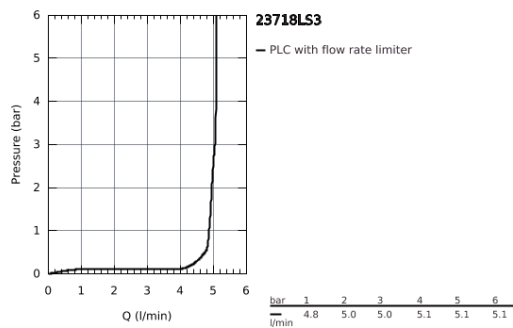

23 718 LS3 **EUROSTYLE SOLID SINGLE-LEVER BASIN MIXER 1/2"**
L-SIZE

PRODUCT DESCRIPTION

- monobloc installation
- solid metal lever
- with temperature limiter
- **GROHE StarLight** chrome finish
- **GROHE EcoJoy** mousseur 5.7 l/min
- **GROHE FastFixation** rapid installation system
- swivel cast spout
- swivel area 360°
- pop-up waste set 1 1/4"

23 718 LS3 EUROSTYLE SOLID SINGLE-LEVER BASIN MIXER 1/2" L-SIZE

SPARE PARTS

- 1: Solid metal lever (Order-nr. 46953LS0)
 - 2: retaining ring (Order-nr. 07419000)
 - 3: Cartridge (Order-nr. 46580000)
 - 4: Flow restrictor (Order-nr. 13961000)
 - 5: Pop-up rod (Order-nr. 46739000)
 - 6: Shank mounting kit (Order-nr. 46671000)
 - 7: Pop-up waste set 1 1/4" (Order-nr. 28910000)
 - 7.1: Chrome bath plug (Order-nr. 07182000)
 - 7.2: Eccentric rod (Order-nr. 07052000)
 - 8: Eccentric rod (Order-nr. 07341000)*
 - 9: Mounting wrench (Order-nr. 19017000)*
- * Optional accessories