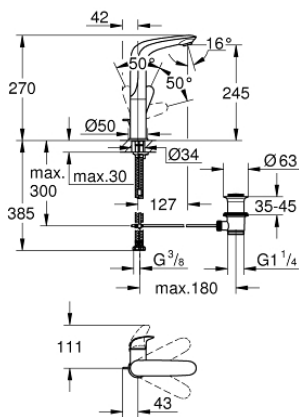

23 718 LS3 **EUROSTYLE SOLID SINGLE-LEVER BASIN MIXER 1/2"**
L-SIZE

PRODUCT DESCRIPTION

- monobloc installation
- solid metal lever
- with temperature limiter
- **GROHE StarLight** chrome finish
- **GROHE EcoJoy** mousseur 5.7 l/min
- **GROHE FastFixation** rapid installation system
- swivel cast spout
- swivel area 360°
- pop-up waste set 1 1/4"

23 718 LS3 EUROSTYLE SOLID SINGLE-LEVER BASIN MIXER 1/2" L-SIZE

SPARE PARTS

- 1: Solid metal lever (Order-nr. 46953LS0)
 - 2: retaining ring (Order-nr. 07419000)
 - 3: Cartridge (Order-nr. 46580000)
 - 4: Flow restrictor (Order-nr. 13961000)
 - 5: Pop-up rod (Order-nr. 46739000)
 - 6: Shank mounting kit (Order-nr. 46671000)
 - 7: Pop-up waste set 1 1/4" (Order-nr. 28910000)
 - 7.1: Chrome bath plug (Order-nr. 07182000)
 - 7.2: Eccentric rod (Order-nr. 07052000)
 - 8: Eccentric rod (Order-nr. 07341000)*
 - 9: Mounting wrench (Order-nr. 19017000)*
- * Optional accessories