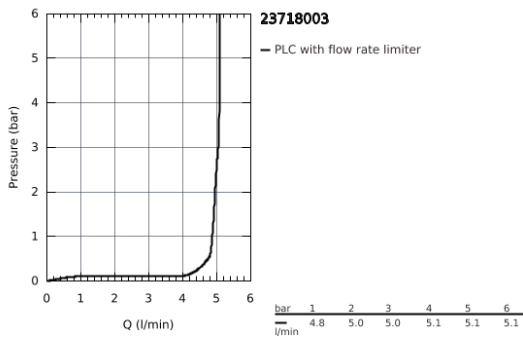

23 718 003 **EUROSTYLE SOLID SINGLE-LEVER BASIN MIXER 1/2"**
L-SIZE

PRODUCT DESCRIPTION

- monobloc installation
- solid metal lever
- with temperature limiter
- **GROHE StarLight** chrome finish
- **GROHE EcoJoy** mousseur 5.7 l/min
- **GROHE FastFixation** rapid installation system
- swivel cast spout
- swivel area 360°
- pop-up waste set 1 1/4"

23 718 003 **EUROSTYLE SOLID SINGLE-LEVER BASIN MIXER 1/2"**
L-SIZE

SPARE PARTS

- 1: Solid metal lever (Order-nr. 46953000)
 - 2: retaining ring (Order-nr. 46715000)
 - 3: Cartridge (Order-nr. 46580000)
 - 4: Flow restrictor (Order-nr. 48159000)
 - 5: Pop-up rod (Order-nr. 46739000)
 - 6: Shank mounting kit (Order-nr. 46671000)
 - 7: Pop-up waste set 1 1/4" (Order-nr. 28910000)
 - 7.1: Chrome bath plug (Order-nr. 07182000)
 - 7.2: Eccentric rod (Order-nr. 07052000)
 - 8: Eccentric rod (Order-nr. 07341000)*
 - 9: Mounting wrench (Order-nr. 19017000)*
- * Optional accessories