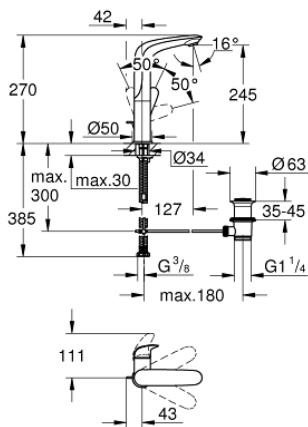

23 718 003 **EUROSTYLE SOLID SINGLE-LEVER BASIN MIXER 1/2"**
L-SIZE

PRODUCT DESCRIPTION

- monobloc installation
- solid metal lever
- with temperature limiter
- **GROHE StarLight** chrome finish
- **GROHE EcoJoy** mousseur 5.7 l/min
- **GROHE FastFixation** rapid installation system
- swivel cast spout
- swivel area 360°
- pop-up waste set 1 1/4"

23 718 003 **EUROSTYLE SOLID SINGLE-LEVER BASIN MIXER 1/2"**
L-SIZE

SPARE PARTS

- 1: Solid metal lever (Order-nr. 46953000)
 - 2: retaining ring (Order-nr. 46715000)
 - 3: Cartridge (Order-nr. 46580000)
 - 4: Flow restrictor (Order-nr. 48159000)
 - 5: Pop-up rod (Order-nr. 46739000)
 - 6: Shank mounting kit (Order-nr. 46671000)
 - 7: Pop-up waste set 1 1/4" (Order-nr. 28910000)
 - 7.1: Chrome bath plug (Order-nr. 07182000)
 - 7.2: Eccentric rod (Order-nr. 07052000)
 - 8: Eccentric rod (Order-nr. 07341000)*
 - 9: Mounting wrench (Order-nr. 19017000)*
- * Optional accessories