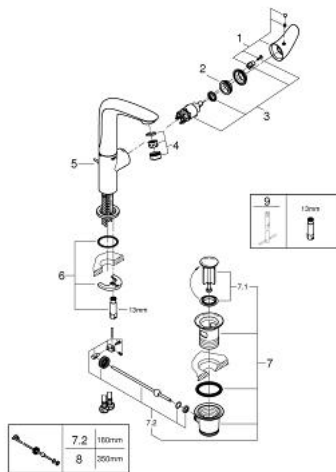

23 718 003 **EUROSTYLE SOLID SINGLE-LEVER BASIN MIXER 1/2"**
L-SIZE

PRODUCT DESCRIPTION

- monobloc installation
- solid metal lever
- with temperature limiter
- **GROHE StarLight** chrome finish
- **GROHE EcoJoy** mousseur 5.7 l/min
- **GROHE FastFixation** rapid installation system
- swivel cast spout
- swivel area 360°
- pop-up waste set 1 1/4"

23 718 003 **EUROSTYLE SOLID SINGLE-LEVER BASIN MIXER 1/2"**
L-SIZE

SPARE PARTS

- 1: Solid metal lever (Order-nr. 46953000)
 - 2: retaining ring (Order-nr. 46715000)
 - 3: Cartridge (Order-nr. 46580000)
 - 4: Flow restrictor (Order-nr. 48159000)
 - 5: Pop-up rod (Order-nr. 46739000)
 - 6: Shank mounting kit (Order-nr. 46671000)
 - 7: Pop-up waste set 1 1/4" (Order-nr. 28910000)
 - 7.1: Chrome bath plug (Order-nr. 07182000)
 - 7.2: Eccentric rod (Order-nr. 07052000)
 - 8: Eccentric rod (Order-nr. 07341000)*
 - 9: Mounting wrench (Order-nr. 19017000)*
- * Optional accessories