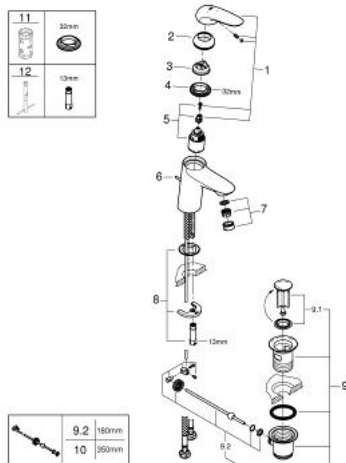

23 709 LS3 **EUROSTYLE SOLID BASIN MIXER 1/2"**
S-SIZE

PRODUCT DESCRIPTION

- monobloc installation
- solid metal lever
- **GROHE SilkMove ES**
35 mm ceramic cartridge with energy saving function via cold start
- adjustable flow rate limiter
- with temperature limiter
- **GROHE StarLight** chrome finish
- **GROHE EcoJoy** mousseur 5.7 l/min
- **GROHE FastFixation** rapid installation system
- pop-up waste set 1 1/4"
- flexible connection hoses

23 709 LS3 EUROSTYLE SOLID BASIN MIXER 1/2" S-SIZE

SPARE PARTS

- 1: Solid metal lever (Order-nr. 46952LS0)
 - 2: Shield for cross handle (Order-nr. 46492000)
 - 3: Temperature limiter (Order-nr. 46375000)
 - 4: Screw coupling (Order-nr. 46460000)
 - 5: Cartridge (Order-nr. 46863000)
 - 6: Pop-up rod (Order-nr. 46739000)
 - 7: Flow restrictor (Order-nr. 48159000)
 - 8: Shank mounting kit (Order-nr. 46671000)
 - 9: Pop-up waste set 1 1/4" (Order-nr. 28910000)
 - 9.1: Chrome bath plug (Order-nr. 07182000)
 - 9.2: Eccentric rod (Order-nr. 07052000)
 - 10: Eccentric rod (Order-nr. 07341000)*
 - 11: Socket Spanner (Order-nr. 19332000)*
 - 12: Mounting wrench (Order-nr. 19017000)*
- * Optional accessories