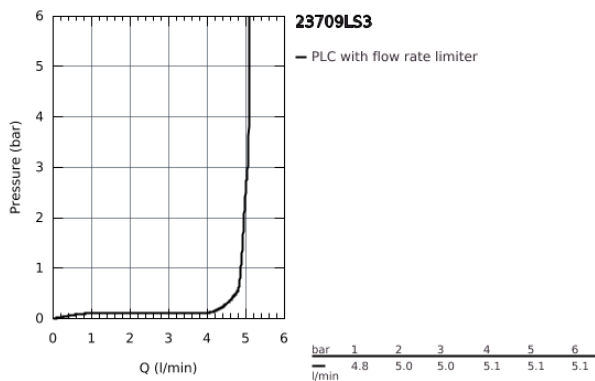

23 709 LS3 **EUROSTYLE SOLID BASIN MIXER 1/2"**
S-SIZE

PRODUCT DESCRIPTION

- monobloc installation
- solid metal lever
- **GROHE SilkMove ES**
35 mm ceramic cartridge with energy saving function via cold start
- adjustable flow rate limiter
- with temperature limiter
- **GROHE StarLight** chrome finish
- **GROHE EcoJoy** mousseur 5.7 l/min
- **GROHE FastFixation** rapid installation system
- pop-up waste set 1 1/4"
- flexible connection hoses

23 709 LS3 EUROSTYLE SOLID BASIN MIXER 1/2" S-SIZE

SPARE PARTS

- 1: Solid metal lever (Order-nr. 46952LS0)
 - 2: Shield for cross handle (Order-nr. 46492000)
 - 3: Temperature limiter (Order-nr. 46375000)
 - 4: Screw coupling (Order-nr. 46460000)
 - 5: Cartridge (Order-nr. 46863000)
 - 6: Pop-up rod (Order-nr. 46739000)
 - 7: Flow restrictor (Order-nr. 48159000)
 - 8: Shank mounting kit (Order-nr. 46671000)
 - 9: Pop-up waste set 1 1/4" (Order-nr. 28910000)
 - 9.1: Chrome bath plug (Order-nr. 07182000)
 - 9.2: Eccentric rod (Order-nr. 07052000)
 - 10: Eccentric rod (Order-nr. 07341000)*
 - 11: Socket Spanner (Order-nr. 19332000)*
 - 12: Mounting wrench (Order-nr. 19017000)*
- * Optional accessories