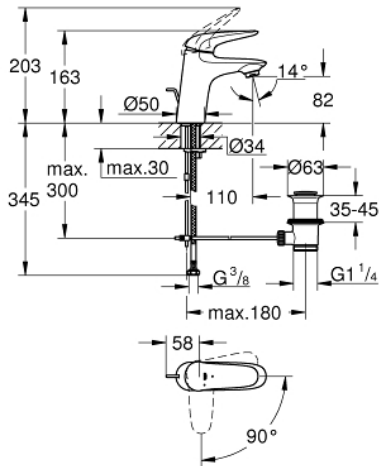

23 709 LS3 **EUROSTYLE SOLID BASIN MIXER 1/2"**
S-SIZE

PRODUCT DESCRIPTION

- monobloc installation
- solid metal lever
- **GROHE SilkMove ES**
35 mm ceramic cartridge with energy saving function via cold start
- adjustable flow rate limiter
- with temperature limiter
- **GROHE StarLight** chrome finish
- **GROHE EcoJoy** mousseur 5.7 l/min
- **GROHE FastFixation** rapid installation system
- pop-up waste set 1 1/4"
- flexible connection hoses

23 709 LS3 EUROSTYLE SOLID BASIN MIXER 1/2" S-SIZE

SPARE PARTS

- 1: Solid metal lever (Order-nr. 46952LS0)
 - 2: Shield for cross handle (Order-nr. 46492000)
 - 3: Temperature limiter (Order-nr. 46375000)
 - 4: Screw coupling (Order-nr. 46460000)
 - 5: Cartridge (Order-nr. 46863000)
 - 6: Pop-up rod (Order-nr. 46739000)
 - 7: Flow restrictor (Order-nr. 48159000)
 - 8: Shank mounting kit (Order-nr. 46671000)
 - 9: Pop-up waste set 1 1/4" (Order-nr. 28910000)
 - 9.1: Chrome bath plug (Order-nr. 07182000)
 - 9.2: Eccentric rod (Order-nr. 07052000)
 - 10: Eccentric rod (Order-nr. 07341000)*
 - 11: Socket Spanner (Order-nr. 19332000)*
 - 12: Mounting wrench (Order-nr. 19017000)*
- * Optional accessories