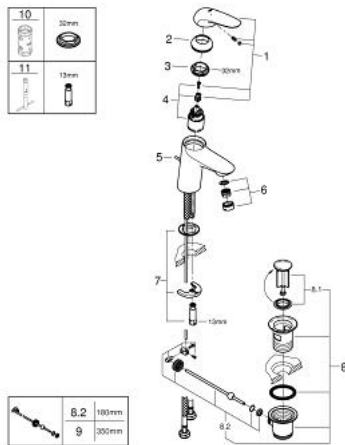

23 708 003 **EUROSTYLE SOLID BASIN MIXER 1/2"**
S-SIZE

PRODUCT DESCRIPTION

- monobloc installation
- solid metal lever
- **GROHE SilkMove** 35 mm ceramic cartridge
- adjustable flow rate limiter
- with temperature limiter
- **GROHE StarLight** chrome finish
- **GROHE EcoJoy** mousseur 5.7 l/min
- **GROHE FastFixation** rapid installation system
- pop-up waste set 1 1/4"

- flexible connection hoses

23 708 003 **EUROSTYLE SOLID BASIN MIXER 1/2"**
S-SIZE

SPARE PARTS

- 1: Solid metal lever (Order-nr. 46951000)
 - 2: Shield for cross handle (Order-nr. 46492000)
 - 3: Screw ring (Order-nr. 46815000)
 - 4: Cartridge (Order-nr. 46374000)
 - 5: Pop-up rod (Order-nr. 46739000)
 - 6: Flow restrictor (Order-nr. 48159000)
 - 7: Shank mounting kit (Order-nr. 46671000)
 - 8: Pop-up waste set 1 1/4" (Order-nr. 28910000)
 - 8.1: Chrome bath plug (Order-nr. 07182000)
 - 8.2: Eccentric rod (Order-nr. 07052000)
 - 9: Eccentric rod (Order-nr. 07341000)*
 - 10: Socket Spanner (Order-nr. 19332000)*
 - 11: Mounting wrench (Order-nr. 19017000)*
- * Optional accessories