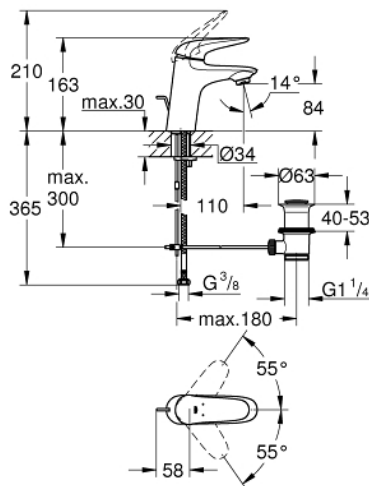

23 708 003 **EUROSTYLE SOLID BASIN MIXER 1/2"**
S-SIZE

PRODUCT DESCRIPTION

- monobloc installation
- solid metal lever
- **GROHE SilkMove** 35 mm ceramic cartridge
- adjustable flow rate limiter
- with temperature limiter
- **GROHE StarLight** chrome finish
- **GROHE EcoJoy** mousseur 5.7 l/min
- **GROHE FastFixation** rapid installation system
- pop-up waste set 1 1/4"

- flexible connection hoses

23 708 003 **EUROSTYLE SOLID BASIN MIXER 1/2"**
S-SIZE

SPARE PARTS

- 1: Solid metal lever (Order-nr. 46951000)
 - 2: Shield for cross handle (Order-nr. 46492000)
 - 3: Screw ring (Order-nr. 46815000)
 - 4: Cartridge (Order-nr. 46374000)
 - 5: Pop-up rod (Order-nr. 46739000)
 - 6: Flow restrictor (Order-nr. 48159000)
 - 7: Shank mounting kit (Order-nr. 46671000)
 - 8: Pop-up waste set 1 1/4" (Order-nr. 28910000)
 - 8.1: Chrome bath plug (Order-nr. 07182000)
 - 8.2: Eccentric rod (Order-nr. 07052000)
 - 9: Eccentric rod (Order-nr. 07341000)*
 - 10: Socket Spanner (Order-nr. 19332000)*
 - 11: Mounting wrench (Order-nr. 19017000)*
- * Optional accessories