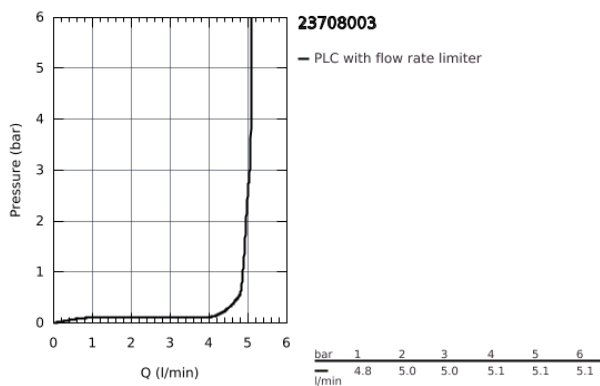

23 708 003 **EUROSTYLE SOLID BASIN MIXER 1/2"**
S-SIZE

PRODUCT DESCRIPTION

- monobloc installation
- solid metal lever
- **GROHE SilkMove** 35 mm ceramic cartridge
- adjustable flow rate limiter
- with temperature limiter
- **GROHE StarLight** chrome finish
- **GROHE EcoJoy** mousseur 5.7 l/min
- **GROHE FastFixation** rapid installation system
- pop-up waste set 1 1/4"

- flexible connection hoses

23 708 003 **EUROSTYLE SOLID BASIN MIXER 1/2"**
S-SIZE

SPARE PARTS

- 1: Solid metal lever (Order-nr. 46951000)
 - 2: Shield for cross handle (Order-nr. 46492000)
 - 3: Screw ring (Order-nr. 46815000)
 - 4: Cartridge (Order-nr. 46374000)
 - 5: Pop-up rod (Order-nr. 46739000)
 - 6: Flow restrictor (Order-nr. 48159000)
 - 7: Shank mounting kit (Order-nr. 46671000)
 - 8: Pop-up waste set 1 1/4" (Order-nr. 28910000)
 - 8.1: Chrome bath plug (Order-nr. 07182000)
 - 8.2: Eccentric rod (Order-nr. 07052000)
 - 9: Eccentric rod (Order-nr. 07341000)*
 - 10: Socket Spanner (Order-nr. 19332000)*
 - 11: Mounting wrench (Order-nr. 19017000)*
- * Optional accessories