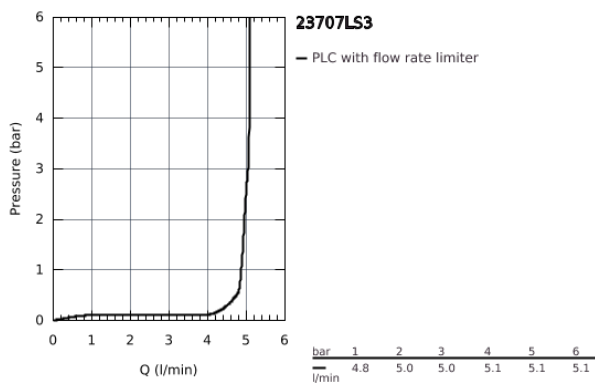

23 707 LS3 **EUROSTYLE SOLID BASIN MIXER 1/2"**
S-SIZE

PRODUCT DESCRIPTION

- monobloc installation
- solid metal lever
- **GROHE SilkMove** 35 mm ceramic cartridge
- adjustable flow rate limiter
- with temperature limiter
- **GROHE StarLight** chrome finish
- **GROHE EcoJoy** mousseur 5.7 l/min
- **GROHE FastFixation** rapid installation system
- pop-up waste set 1 1/4"

- flexible connection hoses

23 707 LS3 EUROSTYLE SOLID BASIN MIXER 1/2" S-SIZE

SPARE PARTS

- 1: Solid metal lever (Order-nr. 46951LS0)
 - 2: Shield for cross handle (Order-nr. 46492000)
 - 3: Screw coupling (Order-nr. 46460000)
 - 4: Cartridge (Order-nr. 46374000)
 - 5: Pop-up rod (Order-nr. 46739000)
 - 6: Flow restrictor (Order-nr. 48159000)
 - 7: Shank mounting kit (Order-nr. 46671000)
 - 8: Pop-up waste set 1 1/4" (Order-nr. 28910000)
 - 8.1: Chrome bath plug (Order-nr. 07182000)
 - 8.2: Eccentric rod (Order-nr. 07052000)
 - 9: Eccentric rod (Order-nr. 07341000)*
 - 10: Socket Spanner (Order-nr. 19332000)*
 - 11: Mounting wrench (Order-nr. 19017000)*
- * Optional accessories