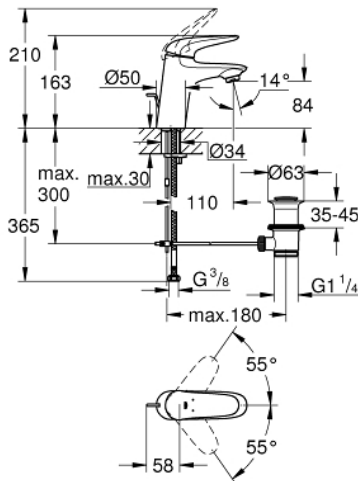

23 707 LS3 **EUROSTYLE SOLID BASIN MIXER 1/2"**
S-SIZE

PRODUCT DESCRIPTION

- monobloc installation
- solid metal lever
- **GROHE SilkMove** 35 mm ceramic cartridge
- adjustable flow rate limiter
- with temperature limiter
- **GROHE StarLight** chrome finish
- **GROHE EcoJoy** mousseur 5.7 l/min
- **GROHE FastFixation** rapid installation system
- pop-up waste set 1 1/4"

- flexible connection hoses

23 707 LS3 EUROSTYLE SOLID BASIN MIXER 1/2" S-SIZE

SPARE PARTS

- 1: Solid metal lever (Order-nr. 46951LS0)
 - 2: Shield for cross handle (Order-nr. 46492000)
 - 3: Screw coupling (Order-nr. 46460000)
 - 4: Cartridge (Order-nr. 46374000)
 - 5: Pop-up rod (Order-nr. 46739000)
 - 6: Flow restrictor (Order-nr. 48159000)
 - 7: Shank mounting kit (Order-nr. 46671000)
 - 8: Pop-up waste set 1 1/4" (Order-nr. 28910000)
 - 8.1: Chrome bath plug (Order-nr. 07182000)
 - 8.2: Eccentric rod (Order-nr. 07052000)
 - 9: Eccentric rod (Order-nr. 07341000)*
 - 10: Socket Spanner (Order-nr. 19332000)*
 - 11: Mounting wrench (Order-nr. 19017000)*
- * Optional accessories