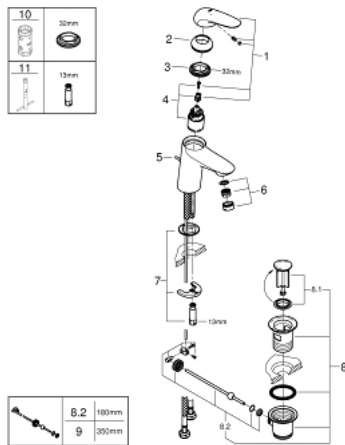

23 707 LS3 **EUROSTYLE SOLID BASIN MIXER 1/2"**
S-SIZE

PRODUCT DESCRIPTION

- monobloc installation
- solid metal lever
- **GROHE SilkMove** 35 mm ceramic cartridge
- adjustable flow rate limiter
- with temperature limiter
- **GROHE StarLight** chrome finish
- **GROHE EcoJoy** mousseur 5.7 l/min
- **GROHE FastFixation** rapid installation system
- pop-up waste set 1 1/4"

- flexible connection hoses

23 707 LS3 EUROSTYLE SOLID BASIN MIXER 1/2" S-SIZE

SPARE PARTS

- 1: Solid metal lever (Order-nr. 46951LS0)
 - 2: Shield for cross handle (Order-nr. 46492000)
 - 3: Screw coupling (Order-nr. 46460000)
 - 4: Cartridge (Order-nr. 46374000)
 - 5: Pop-up rod (Order-nr. 46739000)
 - 6: Flow restrictor (Order-nr. 48159000)
 - 7: Shank mounting kit (Order-nr. 46671000)
 - 8: Pop-up waste set 1 1/4" (Order-nr. 28910000)
 - 8.1: Chrome bath plug (Order-nr. 07182000)
 - 8.2: Eccentric rod (Order-nr. 07052000)
 - 9: Eccentric rod (Order-nr. 07341000)*
 - 10: Socket Spanner (Order-nr. 19332000)*
 - 11: Mounting wrench (Order-nr. 19017000)*
- * Optional accessories