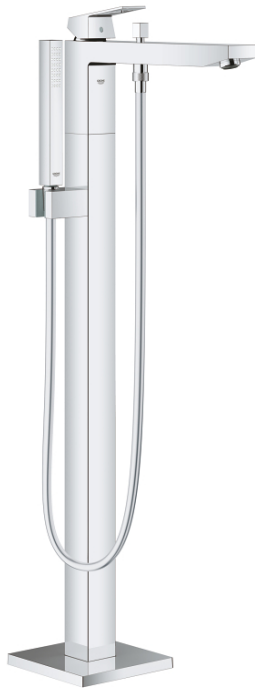

23 672 001 EUROCUBE SINGLE-LEVER BATH MIXER 1/2", FLOOR MOUNTED

PRODUCT DESCRIPTION

- set for final installation for
 - 45 984 001
 - 29 038 001
 - 29 086 000
- **without roughing-in-set**
- **GROHE SilkMove** 35 mm ceramic cartridge
- with temperature limiter
- **GROHE StarLight** chrome finish
- automatic diverter: bath/shower
- spout with mousseur
- Euphoria Cube+ Stick hand shower 6.6 l/min (26 467)
- Silverflex shower hose 1250 mm (28 362)
- projection 298 mm
- integrated non-return valve in the shower outlet 1/2"
- protected against backflow
- with shower holder

23 672 001 **EUROCUBE SINGLE-LEVER BATH MIXER 1/2", FLOOR MOUNTED**

23 672 001 EUROCUBE SINGLE-LEVER BATH MIXER 1/2", FLOOR MOUNTED

SPARE PARTS

- 1: Lever (Order-nr. 46782000)
 - 2: Shield for cross handle (Order-nr. 46492000)
 - 3: Screw coupling (Order-nr. 46460000)
 - 4: Cartridge (Order-nr. 46374000)
 - 5: Diverter knob (Order-nr. 48128000)
 - 6: Strainer jet regulator
Sistra M24x1 (Order-nr. 13907000)
 - 7: Diverter (Order-nr. 65655000)
 - 8: Non-return valve (Order-nr. 08565000)
 - 9: Strainer (Order-nr. 0700200M)
 - 10: Socket Spanner (Order-nr. 19332000)*
- * Optional accessories