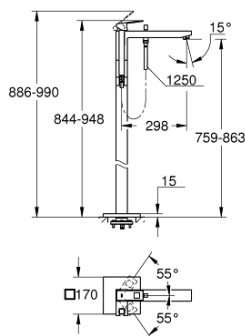

23 672 001 EUROCUBE SINGLE-LEVER BATH MIXER 1/2", FLOOR MOUNTED

PRODUCT DESCRIPTION

- set for final installation for
 - 45 984 001
 - 29 038 001
 - 29 086 000
- **without roughing-in-set**
- **GROHE SilkMove** 35 mm ceramic cartridge
- with temperature limiter
- **GROHE StarLight** chrome finish
- automatic diverter: bath/shower
- spout with mousseur
- Euphoria Cube+ Stick hand shower 6.6 l/min (26 467)
- Silverflex shower hose 1250 mm (28 362)
- projection 298 mm
- integrated non-return valve in the shower outlet 1/2"
- protected against backflow
- with shower holder

23 672 001 **EUROCUBE SINGLE-LEVER BATH MIXER 1/2", FLOOR MOUNTED**

23 672 001 EUROCUBE SINGLE-LEVER BATH MIXER 1/2", FLOOR MOUNTED

SPARE PARTS

- 1: Lever (Order-nr. 46782000)
 - 2: Shield for cross handle (Order-nr. 46492000)
 - 3: Screw coupling (Order-nr. 46460000)
 - 4: Cartridge (Order-nr. 46374000)
 - 5: Diverter knob (Order-nr. 48128000)
 - 6: Strainer jet regulator
Sistra M24x1 (Order-nr. 13907000)
 - 7: Diverter (Order-nr. 65655000)
 - 8: Non-return valve (Order-nr. 08565000)
 - 9: Strainer (Order-nr. 0700200M)
 - 10: Socket Spanner (Order-nr. 19332000)*
- * Optional accessories