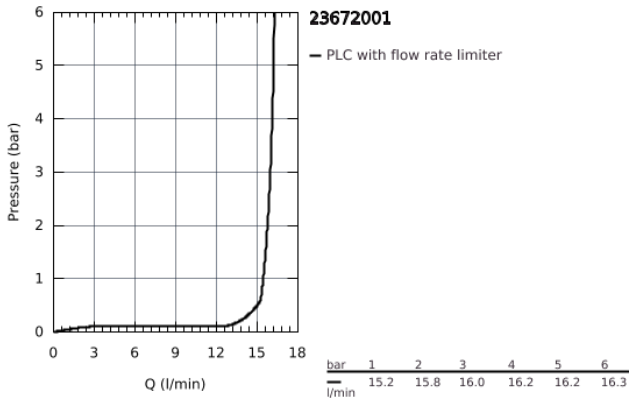

23 672 001 **EUROCUBE SINGLE-LEVER BATH MIXER 1/2", FLOOR MOUNTED**