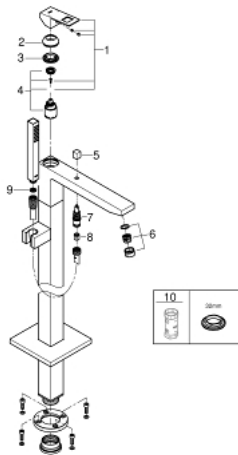

23 672 001 EUROCUBE SINGLE-LEVER BATH MIXER 1/2", FLOOR MOUNTED

PRODUCT DESCRIPTION

- set for final installation for
 - 45 984 001
 - 29 038 001
 - 29 086 000
- **without roughing-in-set**
- **GROHE SilkMove** 35 mm ceramic cartridge
- with temperature limiter
- **GROHE StarLight** chrome finish
- automatic diverter: bath/shower
- spout with mousseur
- Euphoria Cube+ Stick hand shower 6.6 l/min (26 467)
- Silverflex shower hose 1250 mm (28 362)
- projection 298 mm
- integrated non-return valve in the shower outlet 1/2"
- protected against backflow
- with shower holder

23 672 001 **EUROCUBE SINGLE-LEVER BATH MIXER 1/2", FLOOR MOUNTED**

23 672 001 EUROCUBE SINGLE-LEVER BATH MIXER 1/2", FLOOR MOUNTED

SPARE PARTS

- 1: Lever (Order-nr. 46782000)
 - 2: Shield for cross handle (Order-nr. 46492000)
 - 3: Screw coupling (Order-nr. 46460000)
 - 4: Cartridge (Order-nr. 46374000)
 - 5: Diverter knob (Order-nr. 48128000)
 - 6: Strainer jet regulator
Sistra M24x1 (Order-nr. 13907000)
 - 7: Diverter (Order-nr. 65655000)
 - 8: Non-return valve (Order-nr. 08565000)
 - 9: Strainer (Order-nr. 0700200M)
 - 10: Socket Spanner (Order-nr. 19332000)*
- * Optional accessories