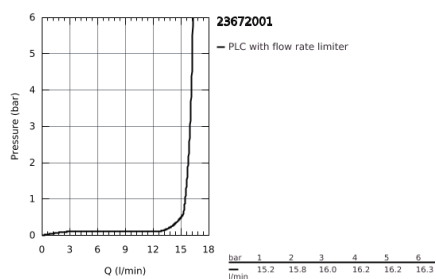

23 672 001 EUROCUBE SINGLE-LEVER BATH MIXER 1/2", FLOOR MOUNTED

PRODUCT DESCRIPTION

- set for final installation for
 - 45 984 001
 - 29 038 001
 - 29 086 000
- **without roughing-in-set**
- **GROHE SilkMove** 35 mm ceramic cartridge
- with temperature limiter
- **GROHE StarLight** chrome finish
- automatic diverter: bath/shower
- spout with mousseur
- Euphoria Cube+ Stick hand shower 6.6 l/min (26 467)
- Silverflex shower hose 1250 mm (28 362)
- projection 298 mm
- integrated non-return valve in the shower outlet 1/2"
- protected against backflow
- with shower holder