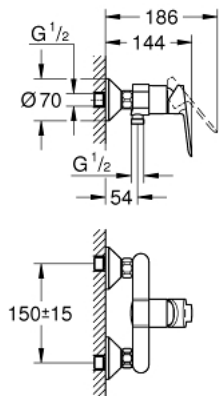

23 636 000 BAUEDGE SINGLE-LEVER SHOWER MIXER

PRODUCT DESCRIPTION

- wall mounted
- metal lever
- **GROHE Longlife** 35 mm ceramic cartridge
- **GROHE StarLight** chrome finish
- shower bottom outlet 1/2"
- S-unions
- metal wall escutcheon

23 636 000 BAUEDGE SINGLE-LEVER SHOWER MIXER

SPARE PARTS

- 1: Lever (Order-nr. 46962000)
 - 2: Shield (Order-nr. 46899000)
 - 3: Cartridge (Order-nr. 46374000)
 - 4: S-union (Order-nr. 12075000)
 - 4.1: Ball seal dia. 9x6.8 mm (Order-nr. 0138600M)
 - 4.2: Escutcheon (Order-nr. 0221000M)
 - 5: Screw joint (Order-nr. 45044000)
 - 6: Extension 3/4", 20 mm (Order-nr. 0713000M)*
 - 7: Temperature limiter (Order-nr. 46375000)*
 - 8: Special spanner (Order-nr. 19377000)*
 - 9: Socket spanner (Order-nr. 19332000)*
- * Optional accessories