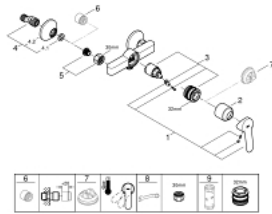

23 636 000 BAUEDGE SINGLE-LEVER SHOWER MIXER

PRODUCT DESCRIPTION

- wall mounted
- metal lever
- **GROHE Longlife** 35 mm ceramic cartridge
- **GROHE StarLight** chrome finish
- shower bottom outlet 1/2"
- S-unions
- metal wall escutcheon

23 636 000 BAUEDGE SINGLE-LEVER SHOWER MIXER

SPARE PARTS

- 1: Lever (Order-nr. 46962000)
 - 2: Shield (Order-nr. 46899000)
 - 3: Cartridge (Order-nr. 46374000)
 - 4: S-union (Order-nr. 12075000)
 - 4.1: Ball seal dia. 9x6.8 mm (Order-nr. 0138600M)
 - 4.2: Escutcheon (Order-nr. 0221000M)
 - 5: Screw joint (Order-nr. 45044000)
 - 6: Extension 3/4", 20 mm (Order-nr. 0713000M)*
 - 7: Temperature limiter (Order-nr. 46375000)*
 - 8: Special spanner (Order-nr. 19377000)*
 - 9: Socket spanner (Order-nr. 19332000)*
- * Optional accessories