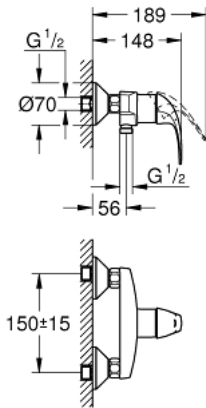

## 23 631 000 BAUCURVE SINGLE-LEVER SHOWER MIXER

### PRODUCT DESCRIPTION

- wall mounted
- metal lever
- GROHE Longlife 35 mm ceramic cartridge
- GROHE StarLight chrome finish
- shower outlet below 1/2"
- S-unions
- metal wall escutcheon

### SPARE PARTS

- 1: Lever (Order-nr. 46960000)
- 2: Shield (Order-nr. 46899000)
- 3: Cartridge (Order-nr. 46374000)
- 4: S-union (Order-nr. 12075000)
- 4.1: Ball seal dia. 9x6.8 mm (Order-nr. 0138600M)
- 4.2: Escutcheon (Order-nr. 0221000M)
- 5: Screw joint (Order-nr. 45044000)
- 6: Extension 3/4", 20 mm (Order-nr. 0713000M)\*
- 7: Temperature limiter (Order-nr. 46375000)\*
- 8: Special spanner (Order-nr. 19377000)\*
- 9: Socket spanner (Order-nr. 19332000)\*