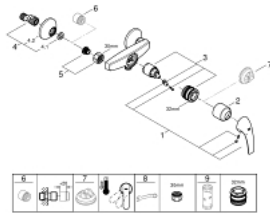

### PRODUCT DESCRIPTION

- wall mounted
- metal lever
- GROHE Longlife 35 mm ceramic cartridge
- GROHE StarLight chrome finish
- shower outlet below 1/2"
- S-unions
- metal wall escutcheon

### SPARE PARTS

- 1: Lever (Order-nr. 46960000)
- 2: Shield (Order-nr. 46899000)
- 3: Cartridge (Order-nr. 46374000)
- 4: S-union (Order-nr. 12075000)
- 4.1: Ball seal dia. 9x6.8 mm (Order-nr. 0138600M)
- 4.2: Escutcheon (Order-nr. 0221000M)
- 5: Screw joint (Order-nr. 45044000)
- 6: Extension 3/4", 20 mm (Order-nr. 0713000M)\*
- 7: Temperature limiter (Order-nr. 46375000)\*
- 8: Special spanner (Order-nr. 19377000)\*
- 9: Socket spanner (Order-nr. 19332000)\*