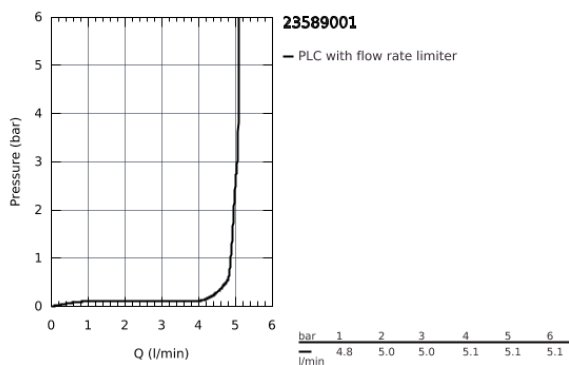

23 589 001 **ESSENCE BASIN MIXER 1/2"**
S-SIZE

PRODUCT DESCRIPTION

- monobloc installation
- metal lever
- 28 mm ceramic cartridge
with **GROHE SilkMove**
- with temperature limiter
- **GROHE StarLight** chrome finish
- **GROHE EcoJoy** mousseur 5.7 l/min
- **GROHE AquaGuide** adjustable mousseur
- **GROHE FastFixation Plus** installation system
- pop-up waste set 1 1/4"
- flexible connection hoses

23 589 001 **ESSENCE BASIN MIXER 1/2"**
S-SIZE

SPARE PARTS

- 1: Lever (Order-nr. 46917000)
 - 2: retaining ring (Order-nr. 46715000)
 - 3: Cartridge (Order-nr. 46580000)
 - 4: Pop-up rod (Order-nr. 46739000)
 - 5: Flow restrictor (Order-nr. 48270000)
 - 6: Shank mounting kit (Order-nr. 46645000)
 - 7: Pop-up waste set 1 1/4" (Order-nr. 28910000)
 - 7.1: Chrome bath plug (Order-nr. 07182000)
 - 7.2: Eccentric rod (Order-nr. 07052000)
 - 8: Mounting wrench (Order-nr. 19017000)*
 - 9: Eccentric rod (Order-nr. 07341000)*
- * Optional accessories