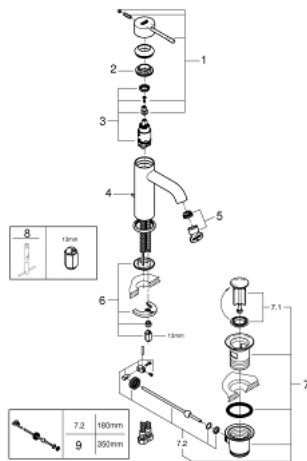

23 589 001 **ESSENCE BASIN MIXER 1/2"**
S-SIZE

PRODUCT DESCRIPTION

- monobloc installation
- metal lever
- 28 mm ceramic cartridge
with **GROHE SilkMove**
- with temperature limiter
- **GROHE StarLight** chrome finish
- **GROHE EcoJoy** mousseur 5.7 l/min
- **GROHE AquaGuide** adjustable mousseur
- **GROHE FastFixation Plus** installation system
- pop-up waste set 1 1/4"
- flexible connection hoses

23 589 001 **ESSENCE BASIN MIXER 1/2"**
S-SIZE

SPARE PARTS

- 1: Lever (Order-nr. 46917000)
 - 2: retaining ring (Order-nr. 46715000)
 - 3: Cartridge (Order-nr. 46580000)
 - 4: Pop-up rod (Order-nr. 46739000)
 - 5: Flow restrictor (Order-nr. 48270000)
 - 6: Shank mounting kit (Order-nr. 46645000)
 - 7: Pop-up waste set 1 1/4" (Order-nr. 28910000)
 - 7.1: Chrome bath plug (Order-nr. 07182000)
 - 7.2: Eccentric rod (Order-nr. 07052000)
 - 8: Mounting wrench (Order-nr. 19017000)*
 - 9: Eccentric rod (Order-nr. 07341000)*
- * Optional accessories