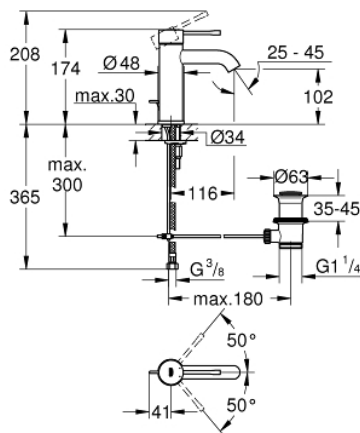

23 589 001 **ESSENCE BASIN MIXER 1/2"**
S-SIZE

PRODUCT DESCRIPTION

- monobloc installation
- metal lever
- 28 mm ceramic cartridge
with **GROHE SilkMove**
- with temperature limiter
- **GROHE StarLight** chrome finish
- **GROHE EcoJoy** mousseur 5.7 l/min
- **GROHE AquaGuide** adjustable mousseur
- **GROHE FastFixation Plus** installation system
- pop-up waste set 1 1/4"
- flexible connection hoses

23 589 001 **ESSENCE BASIN MIXER 1/2"**
S-SIZE

SPARE PARTS

- 1: Lever (Order-nr. 46917000)
 - 2: retaining ring (Order-nr. 46715000)
 - 3: Cartridge (Order-nr. 46580000)
 - 4: Pop-up rod (Order-nr. 46739000)
 - 5: Flow restrictor (Order-nr. 48270000)
 - 6: Shank mounting kit (Order-nr. 46645000)
 - 7: Pop-up waste set 1 1/4" (Order-nr. 28910000)
 - 7.1: Chrome bath plug (Order-nr. 07182000)
 - 7.2: Eccentric rod (Order-nr. 07052000)
 - 8: Mounting wrench (Order-nr. 19017000)*
 - 9: Eccentric rod (Order-nr. 07341000)*
- * Optional accessories