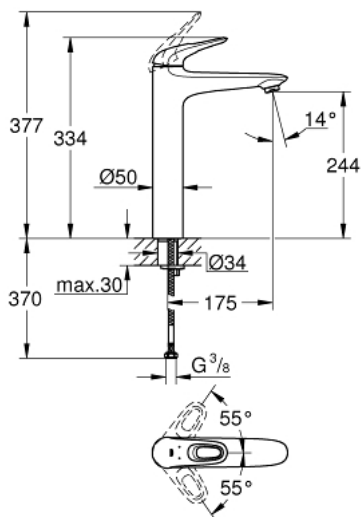

23 570 LS3 EUROSTYLE SINGLE-LEVER BASIN MIXER 1/2" XL-SIZE

PRODUCT DESCRIPTION

- single hole installation
- loop metal lever
- **for free standing basins**
- **GROHE SilkMove** 35 mm ceramic cartridge
- with temperature limiter
- **GROHE StarLight** chrome finish
- **GROHE EcoJoy** mousseur 5.7 l/min
- **GROHE FastFixation** rapid installation system
- smooth body
- flexible connection hoses

23 570 LS3 **EUROSTYLE SINGLE-LEVER BASIN MIXER 1/2"**
XL-SIZE

UNITS PER PACKAGE

- 1: Lever (Order-nr. 46938LS0)
 - 2: Shield (Order-nr. 46492000)
 - 3: Screw coupling (Order-nr. 46460000)
 - 4: Cartridge (Order-nr. 46374000)
 - 5: Flow straightener (Order-nr. 46837000)
 - 6: Shank mounting kit (Order-nr. 46671000)
 - 7: Socket spanner (Order-nr. 19332000)*
 - 8: Mounting wrench (Order-nr. 19017000)*
- * Optional accessories