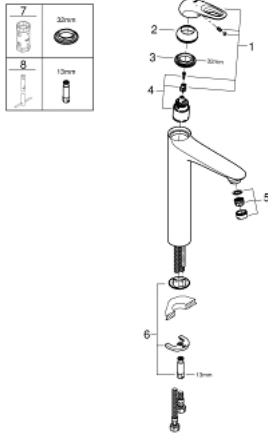

23 570 LS3 EUROSTYLE SINGLE-LEVER BASIN MIXER 1/2" XL-SIZE

PRODUCT DESCRIPTION

- single hole installation
- loop metal lever
- **for free standing basins**
- **GROHE SilkMove** 35 mm ceramic cartridge
- with temperature limiter
- **GROHE StarLight** chrome finish
- **GROHE EcoJoy** mousseur 5.7 l/min
- **GROHE FastFixation** rapid installation system
- smooth body
- flexible connection hoses

23 570 LS3 **EUROSTYLE SINGLE-LEVER BASIN MIXER 1/2"**
XL-SIZE

UNITS PER PACKAGE

- 1: Lever (Order-nr. 46938LS0)
 - 2: Shield (Order-nr. 46492000)
 - 3: Screw coupling (Order-nr. 46460000)
 - 4: Cartridge (Order-nr. 46374000)
 - 5: Flow straightener (Order-nr. 46837000)
 - 6: Shank mounting kit (Order-nr. 46671000)
 - 7: Socket spanner (Order-nr. 19332000)*
 - 8: Mounting wrench (Order-nr. 19017000)*
- * Optional accessories